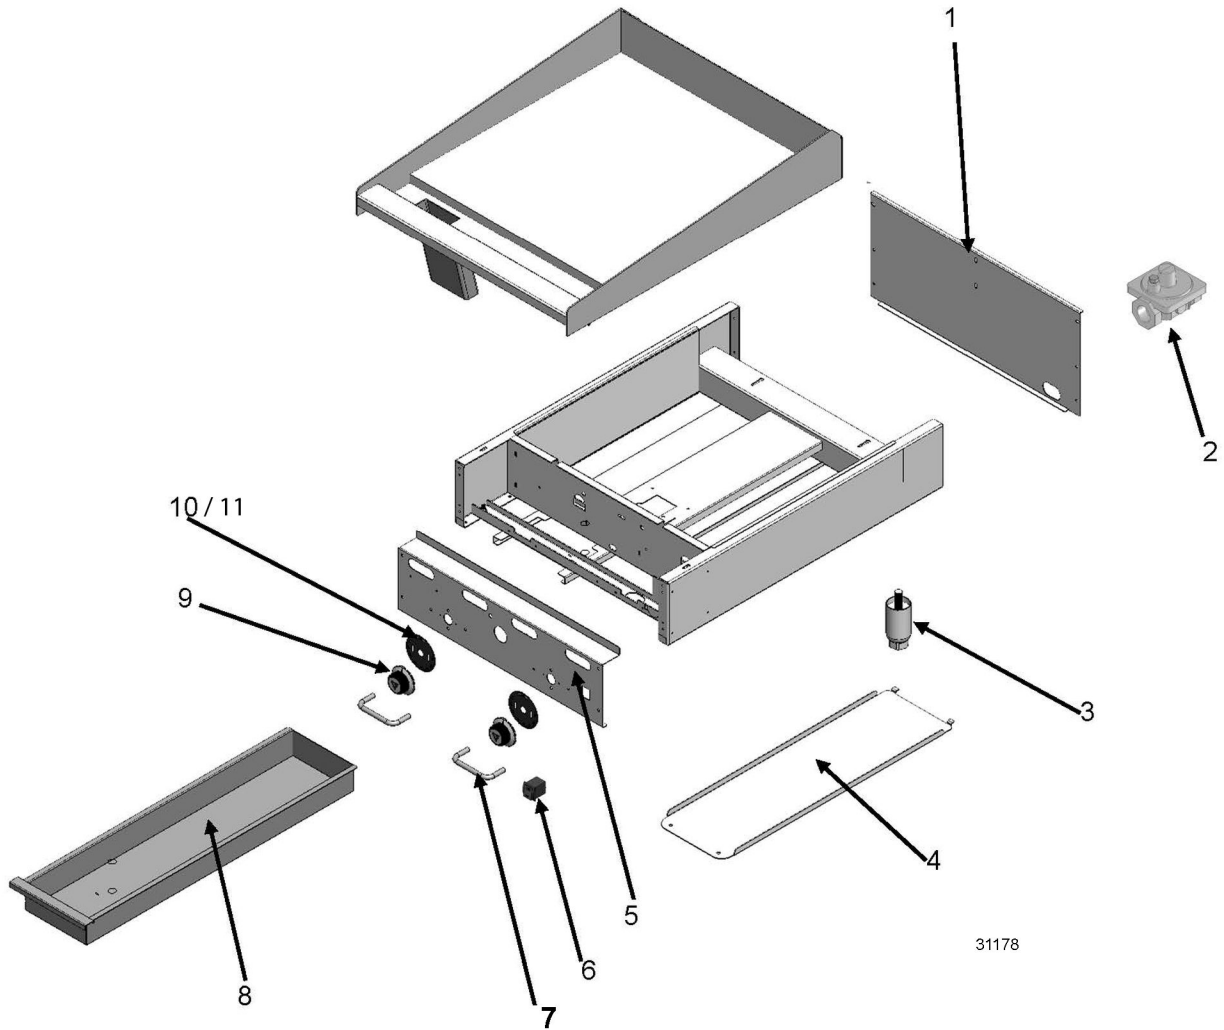

900RX AND MSA MODELS MANUFACTURED MARCH 2010 TO PRESENT INTERIOR COMPONENTS

ILLUS. PL-31177	PART NO.	NAME OF PART	AMT.
1	00-976687-0N36A	Pilot (NAT) (900RX) (36 In. Wire Lead).....	AR
	00-976687-0N48A	Pilot (NAT) (900RX) (48 In. Wire Lead).....	AR
	00-976687-000NA	Pilot (NAT) (MSA).....	AR
	00-976687-0NPZA	Pilot Piezo ignition.....	1
	00-712363	LP Gas Pilot Orifice.....	AR
	00-720041	NAT Gas Pilot Orifice.....	AR
2	00-498682	Griddle Pilot Bracket.....	AR
3	00-714268	Thermocouple T46.....	AR
	00-412788-00020	Thermocouple T46.....	AR
4	00-498887	Tube - Flex (1/4 x 14 In.).....	AR
5	00-719951-00037	Hood - Orifice (Drill 37) (NAT) (0-3999 Ft.).....	AR
	00-719951-00040	Hood - Orifice (Drill 40) (NAT) (4000-7999 Ft.).....	AR
	00-719951-00042	Hood - Orifice (Drill 42) (NAT) (8000-10999 Ft.).....	AR
	00-719951-00052	Hood - Orifice (Drill 52) (LP) (0-3999 Ft.).....	AR
	00-719951-00053	Hood - Orifice (Drill 53) (LP) (4000-7999 Ft.).....	AR
	00-719951-00054	Hood - Orifice (Drill 54) (LP) (8000-10999 Ft.).....	AR
6	00-498892-0000A	Thermostat Orifice Elbow Assembly.....	AR
7	00-498900-0000A	Griddle Burner.....	AR
	00-498900-0030A	Griddle Burner (Deep Plate Units).....	AR
8	00-498199	3/4" NPT X 29" Nipple.....	1
9	00-498883	.38 Cushioned Cord Clamp (900RX).....	1
10	00-498209-0000A	Power Harness Cord (900RX).....	1
11	00-498890	Electric Igniter (900RX).....	1
12	00-498899	Momentary Power Switch (900RX).....	1
13	00-719049	Elbow 3/4 NPT.....	1
14	00-498798	3/4" X 2" NPT Nipple (MSA).....	1
15	00-719004	3/4" NPT Coupling (MSA).....	AR
16	00-719105	NLA - Obsolete--3/4" NPT Close Nipple (900RX).....	1
17	00-498407	Bracket - Thermostat.....	AR
18	00-498799	3/4" NPT Straight Valve (900RX).....	1
19	00-913102-00444	Valve (550F) T-Stat Combo (Incls. 00-719566 Sleeving).....	AR
	00-719566	Sleeving - Silicon.....	AR
20	00-498096-00450	Valve (450F) T-Stat Combo (Must Be Used with Composite Plate).....	AR
21	FP-085-68	Fitting- Elbow (7/16 TBG X 3/8 MPT).....	AR
22	00-426508-00005	7/16" X 5" Flex Tube.....	AR
23	00-498052-0024A	24" Griddle Manifold W/A - 24".....	1
	00-498052-0036A	36" Griddle Manifold W/A - 36".....	1
	00-498052-0048A	48" Griddle Manifold W/A - 48".....	1
	00-498052-0060A	60" Griddle Manifold W/A - 60".....	1
	00-498052-0072A	72" Griddle Manifold W/A - 72".....	1
24	00-719363	Plug 1/8 NPT Countersink.....	AR
25	00-498025	Valve - BASO Confirm Type on Unit - This Has a 1 In. Plastic Red Push Button.....	AR
26	00-426508-00010	Tube - Flex 7/16" O.D. 10" Lg.....	AR
27	00-498715	3/8" MPT X 7/16" CC TEE.....	AR
28	00-944649	Valve - RobertShaw Confirm Type on Unit - This Has a 1/2 In. Steel Red Push Button	AR
29	00-404193-00001	Valve - Pilot.....	AR
30	FP-085-68	Fitting- Elbow (7/16 TBG X 3/8 MPT).....	AR
31	00-719566	1/4" Fiberglass Sleeving (for TSTAT Wire).....	AR
32	00-976687-0N36A	Pilot Burner - Pilot Spark Igniter (NAT).....	AR
33	00-976687-0N48A	Pilot Burner - Pilot Spark Igniter (NAT).....	AR
34	00-921189	Igniter - 2 Spark Piezo Used With 00-976687-0NPZA Pilot Assembly for Piezo Ignition Not Shown.....	AR
35	00-944255	Igniter (Rotary) (3-Pole) Used With 00-976687-0NPZA Pilot Assembly for Piezo Ignition Not Shown.....	1
36	00-944254	Knob Used With 00-944255 Rotary Igniter and 00-976687-0NPZA Pilot Assembly for Piezo Ignition Not Shown.....	1
37	00-810069	Dial (Used with Thermostat) 450F Thermostat Dial.....	AR

900RX AND MSA MODELS MANUFACTURED MARCH 2010 TO PRESENT EXTERIOR COMPONENTS