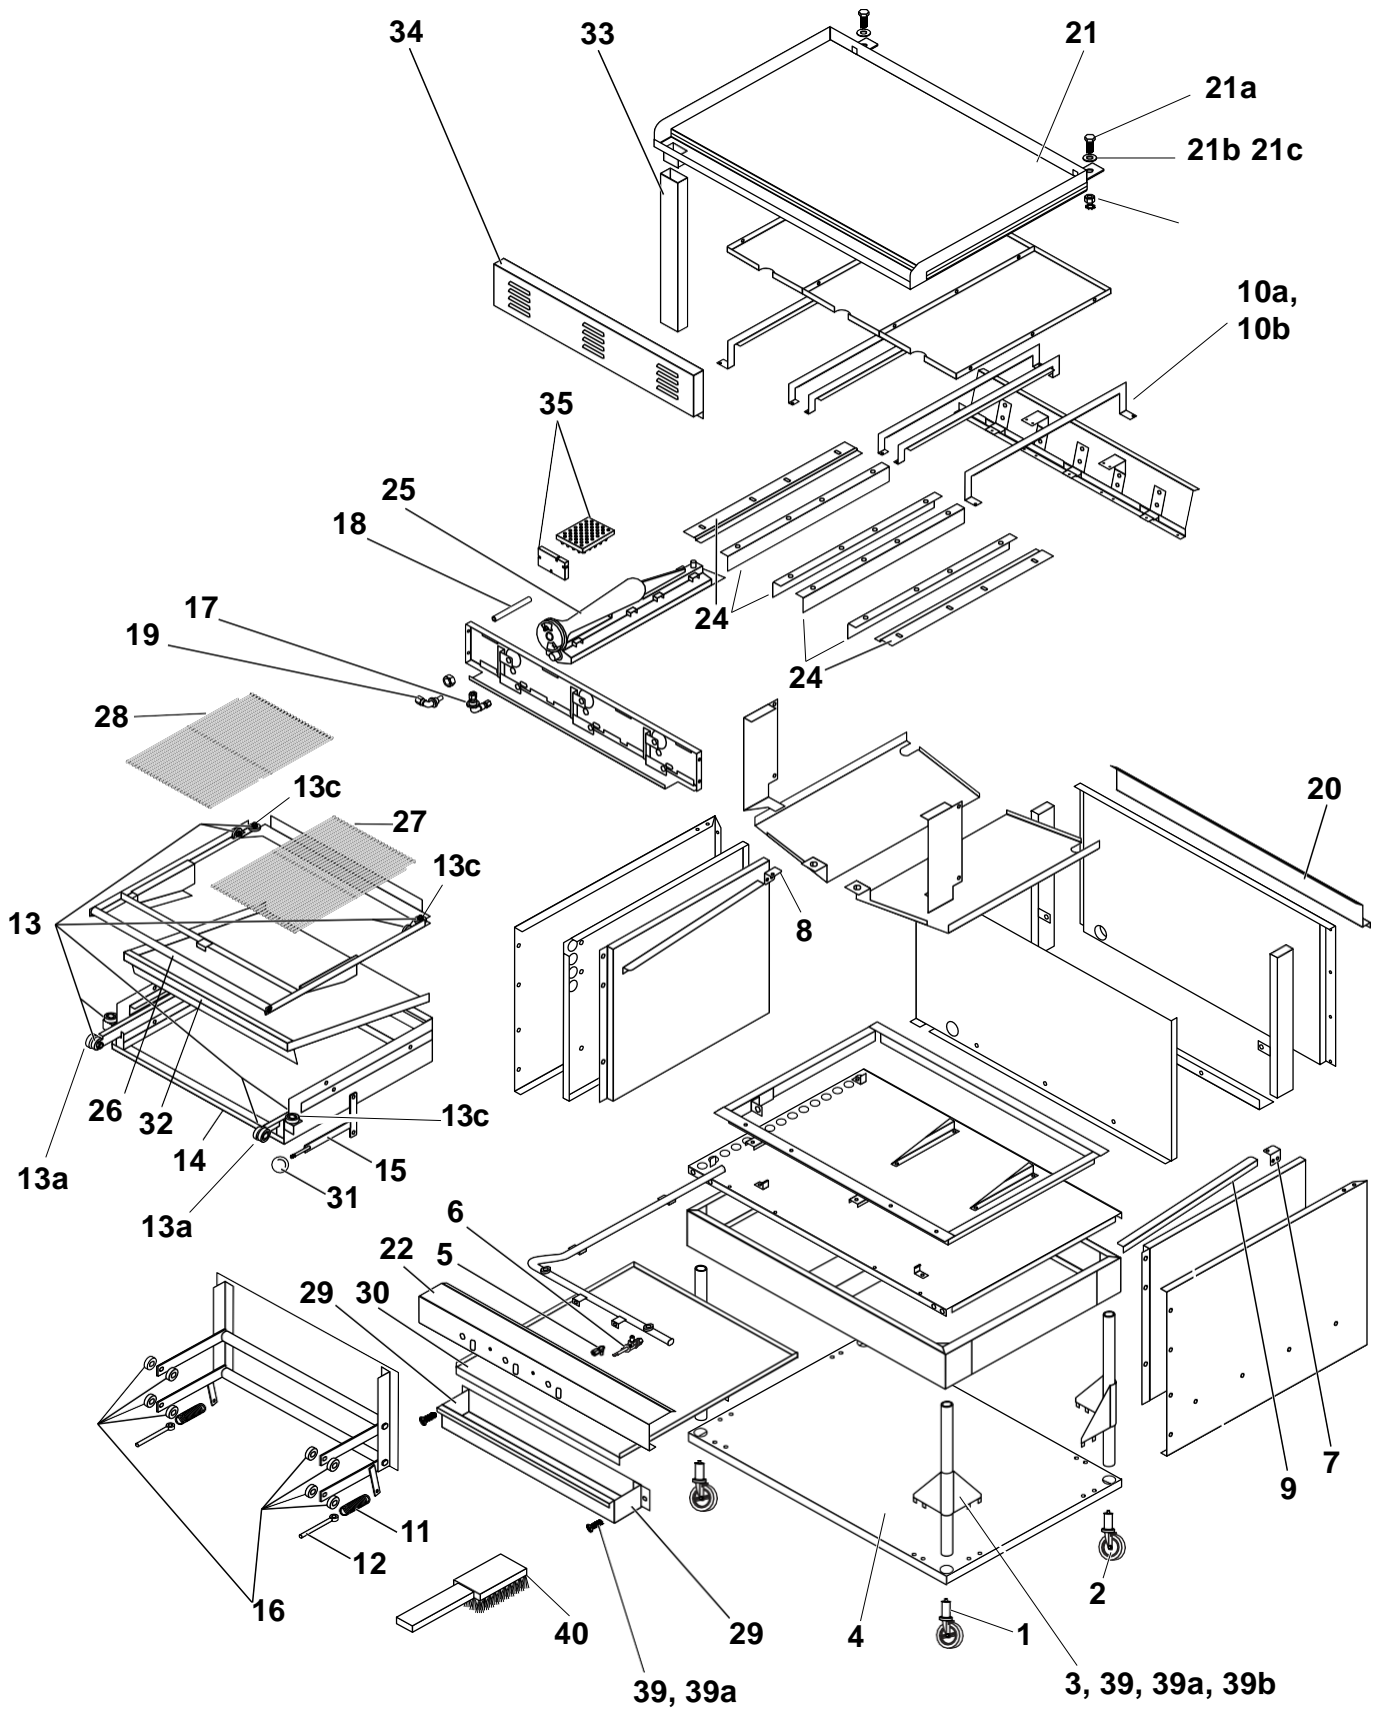

VST4B GAS FIRED BROILER

VST4B GAS FIRED BROILER PARTS LIST

ITEM	P/N	DESCRIPTION	QTY
1	499143-2	CASTER, W/LOCK	2
2	499143-1	CASTER, W/OUT LOCK	2
3	499180-G2	UPPER LEG ASSEMBLY (LONG - 56" GRIDDLE HEIGHT).....	4
3a	499180-G3	UPPER LEG ASSEMBLY (SHORT - 52" GRIDDLE HEIGHT).....	4
4	499179-G2	STAND SHELF	1
5	404193-1	PILOT ADJUSTMENT VALVE	3
6	408379-4	BURNER VALVE 7/16 TUBE FITTING.....	3
7	497844-1	RIGHT INTERIOR GRIDDLE PLATE SUPPORT	1
8	497828-1	LEFT INTERIOR GRIDDLE PLATE SUPPORT	1
9	499942-1	PLATE SUPPORT	1
10a	497851-3	BURNER BRICK BRACKET (LH)	3
10b	497851-4	BURNER BRICK BRACKET (RH)	3
11	499136-1	LIFTSRING	2
12	499135-1	LIFT SPRING EYE BOLT	2
13	499130-1	BROILER BEARING	10
13a	SC-126-59	SCREW.....	10
13b	NS-041-04	NUT.....	10
13c	SC-113-90	SCREW.....	6
14	499409-G1	ELEVATOR ASSEMBLY	1
15	499408-G1	HANDLE LIFT ASSEMBLY	1
16	499206-1	SPACER .343 X .750 X .125	8
17	499137-1	BROILER PILOT	3
18	499128-G1	STEAK BROILER PILOT TUBE ASSEMBLY	3
19	404079-F	NOZZLE & NUT	3
19a	418051-31	BURNER ORIFICE HOOD-NATURAL GAS.....	3
19b	418051-44	BURNER ORIFICE HOOD-PROPANE GAS.....	3
20	499930-G2	FLUE ASSEMBLY.....	1
21	499122-G1	STEAK BROILER GRIDDLE PLATE ASSEMBLY	1
21a	SC-113-65	LEVELING BOLT.....	2
21b	WS-022-21	WASHER (LEVELING BOLT).....	2
21c	NS-046-86	NUT (LEVELING BOLT).....	2
22	499060-1	FRONT LOWER TRIM PANEL	1
23	DELETED	DELETED.....	0
24	497850-3	BURNER BRICK SUPPORT	6
25	499181-G1	STEAK BROILER BURNER ASSEMBLY.....	3
26	499217-G1	STEAK BROILER CARRIAGE WITH BEARINGS	1
27	497810-1	RIGHT GRILL	1
28	497809-1	LEFT GRILL	1
29	499220-G1	STEAK BROILER DRIP TRAY ASSEMBLY	1
30	499055-1	DRIP TRAY	1
31	499132-1	HANDLE BALL	1
32	499218-G1	STEAK BROILER DRIP PAN ASSEMBLY	1
33	499407-G1	DRIP COLLECTOR	1
34	499062-1	FRONT UPPER TRIM PANEL	1
35	499480-G1	CERAMIC BRICKS, SET (30 CENTER BRICKS, 12 END BRICKS).....	1 BOX
36	DELETED	DELETED.....	0
37	DELETED	DELETED.....	0
38	FP-028-42	PIPE PLUG 1/8 NPT.....	1
39	723369	SCREW 1/4-20 x 1/2 TRUSS HEAD	18
39a	NS-046-52	NUT, ASSY 1/4-20	18
39b	WS-017-06	WASHER, FLAT 1/4.....	16
40	499432-1	WIRE BRUSH	1
	426505-36	PILOT FLEX TUBE 36" (LEFT) (NOT SHOWN)	1
	426505-42	PILOT FLEX TUBE 42" (RIGHT) (NOT SHOWN).....	1
	426505-54	PILOT FLEX TUBE 54" (CENTER) (NOT SHOWN)	1
	426508-36	MAIN GAS FLEX TUBE 36" (LEFT) (NOT SHOWN)	1
	426508-42	MAIN GAS FLEX TUBE 42" (RIGHT) (NOT SHOWN)	1
	426508-54	MAIN GAS FLEX TUBE 54" (CENTER) (NOT SHOWN).....	1
	408279-12	REGULATOR - NAT 1 1/4 NPT (NOT SHOWN).....	1
	408279-13	REGULATOR - PRO 1 1/4 NPT (NOT SHOWN)	1
	420560-2	KNOB, BLACK (NOT SHOWN)	3