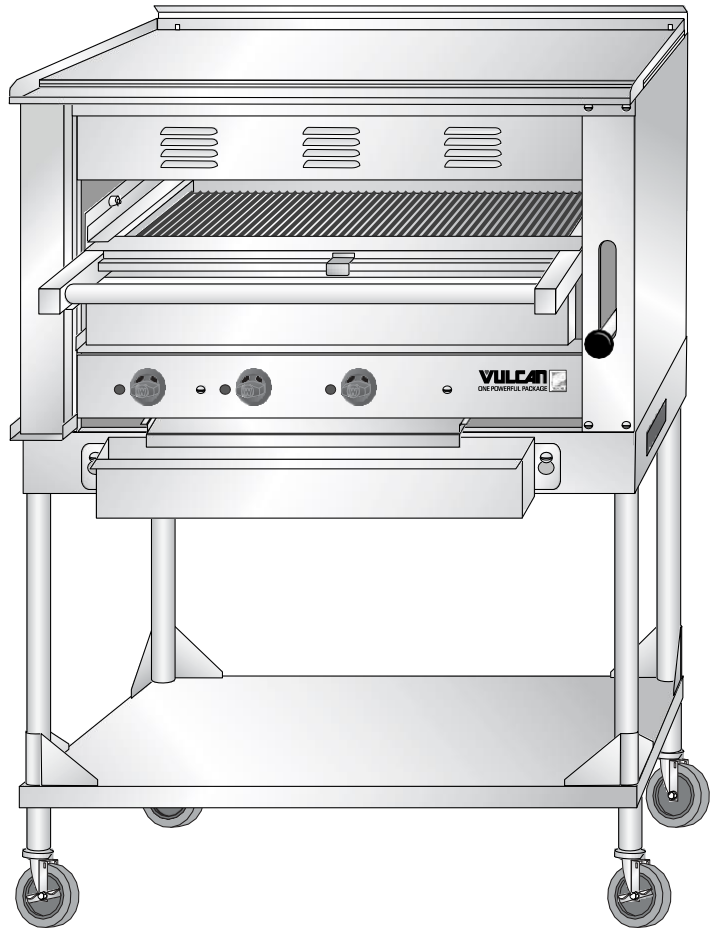

VULCAN

CATALOG OF REPLACEMENT PARTS

GAS FIRED STEAK BROILER

MODEL

VST4B

ML-136590-Z

For additional information on Vulcan-Hart or to locate an authorized parts and service provider in your area, visit our website at www.vulcanhart.com.