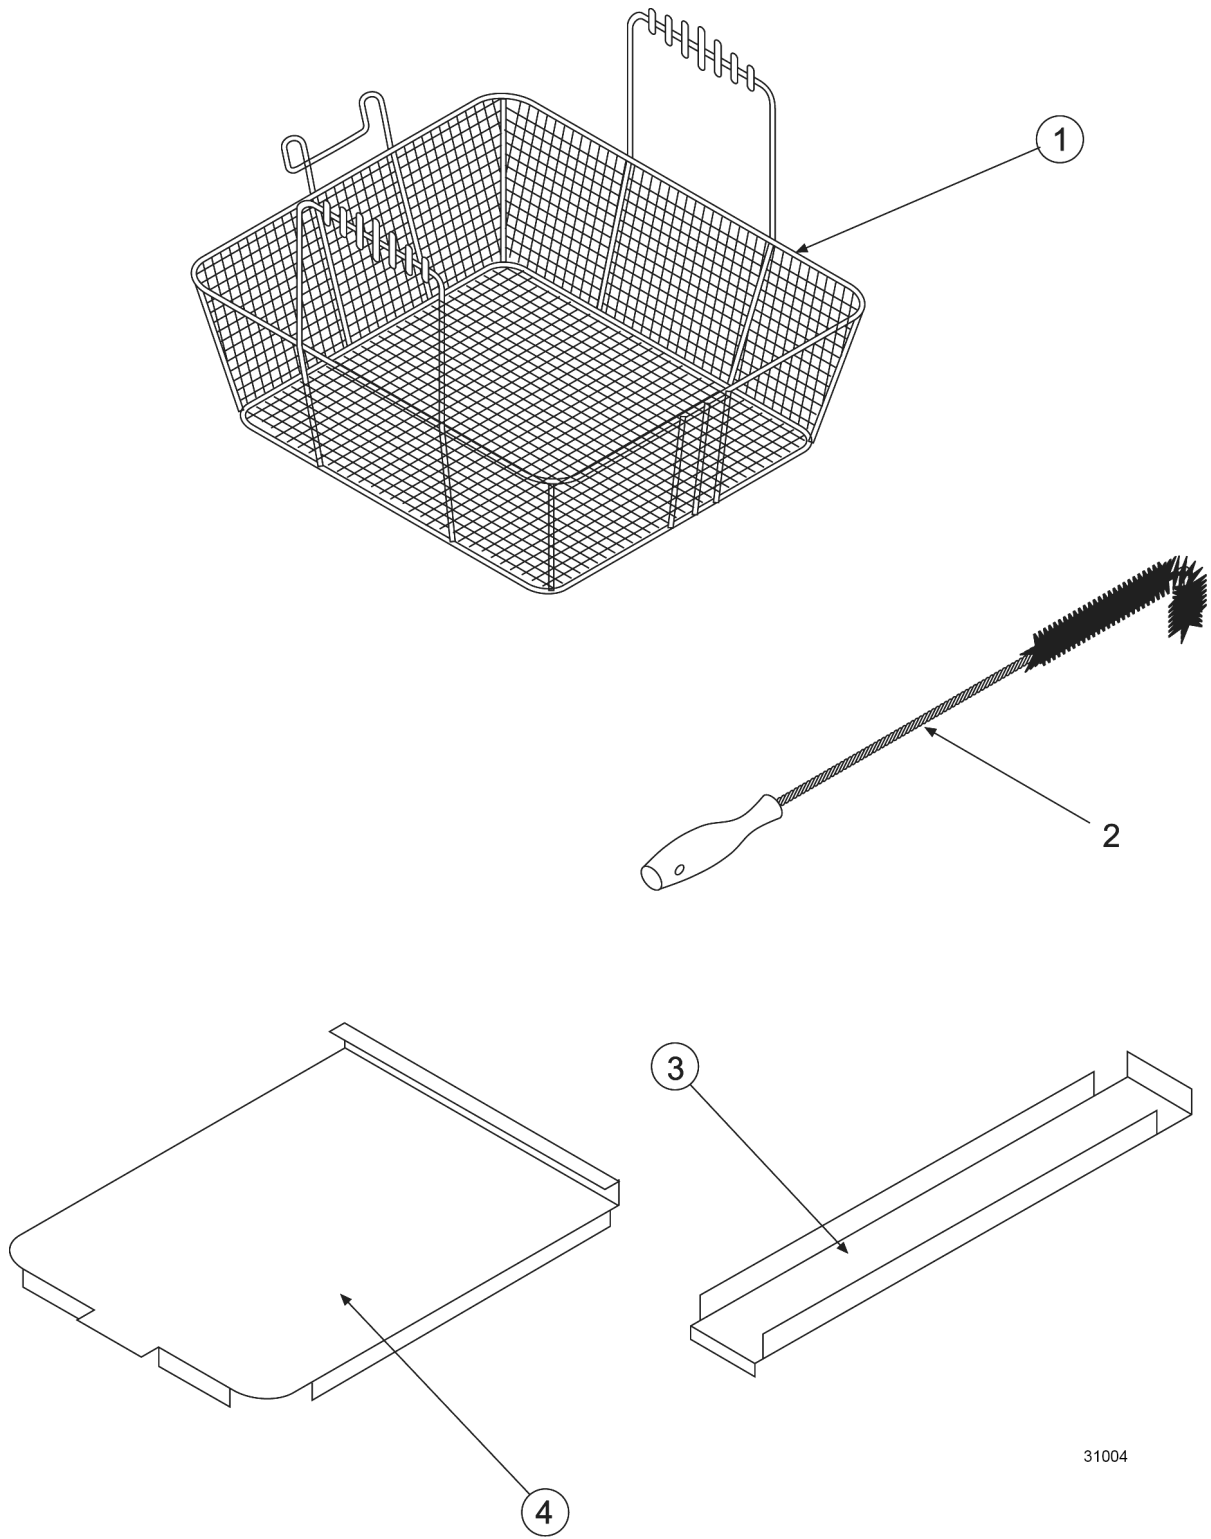

31004

ACCESSORIES

ACCESSORIES

ILLUS. PL-31004	PART NO.	NAME OF PART	AMT.
1	00-499223-00009	Basket - Single, Dual Handle.....1	1
2	00-421756-00001	Brush - Fryer Cleaning.....1	1
3	00-410863-00002	Strip - Grease.....1	1
4	00-976615-00001	Vat Cover (SST).....1	1