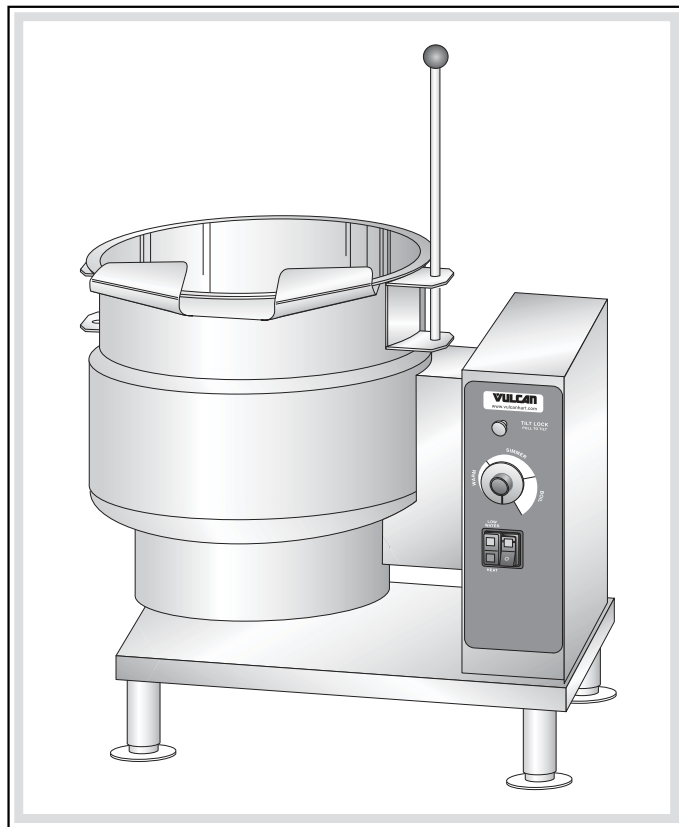

VULCAN

CATALOG OF REPLACEMENT PARTS

ELECTRIC COUNTERTOP TILTING KETTLE

MODELS

K6ETT	ML-136067
K12ETT	ML-136068
K20ETT	ML-136069

For additional information on Vulcan or to locate an authorized parts and service provider in your area, visit our website at www.vulcanequipment.com