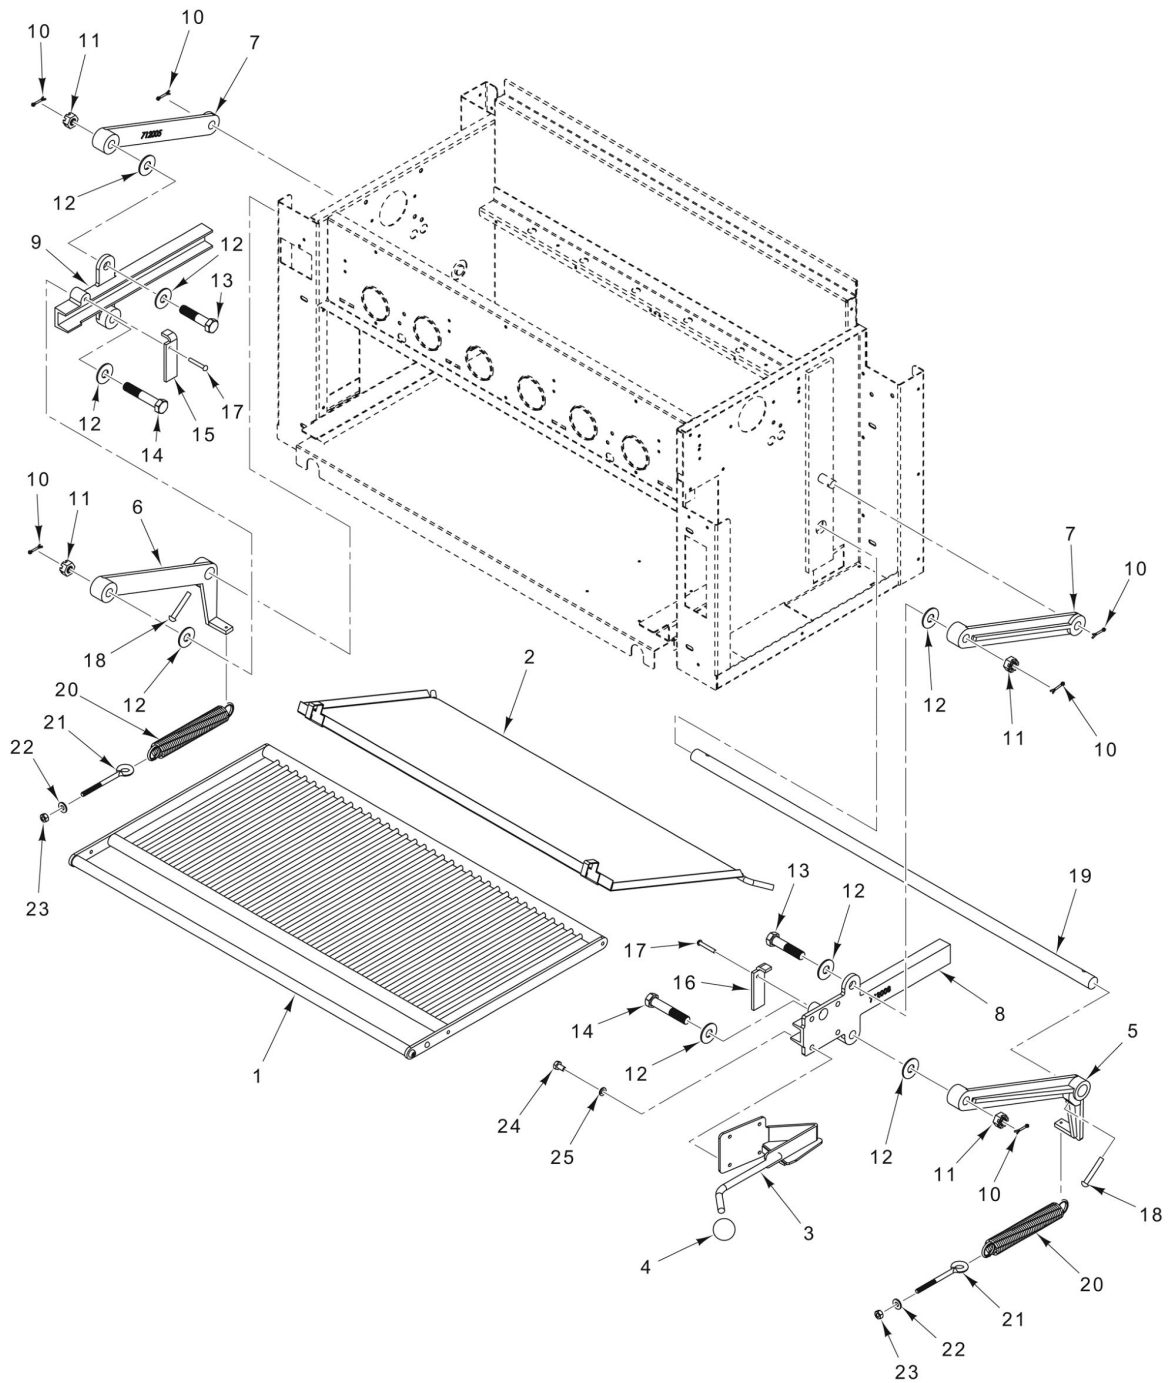

PL-60343

RACK LIFTING COMPONENTS

RACK LIFTING COMPONENTS

ILLUS. PL-60343	PART NO.	NAME OF PART	AMT.
1	00-702317-0000A	Rack Assy.....	1
2	00-702319-0000A	Pan - Sliding.....	1
3	00-922734-000A2	Bracket - Rack Positioning.....	1
4	00-922331	Knob (1-1/2 In. Dia.).....	1
5	00-712006	Arm - Lower Right.....	1
6	00-712007	Arm - Lower Left.....	1
7	00-712005	Arm - Upper.....	2
8	00-712008	Slide - Rack (RH).....	1
9	00-712009	Slide - Rack (LH).....	1
10	PC-005-10	Pin - Cotter.....	6
11	00-730520	Nut - Castle.....	4
12	00-730318	Washer.....	8
13	00-730124	Screw.....	2
14	00-730125	Screw.....	2
15	00-702041	NLA - Obsolete--Stop - Rack (LH).....	1
16	00-702040	NLA - Obsolete--Stop - Rack (RH).....	1
17	00-730405	Screw.....	2
18	00-730425	Screw.....	2
19	00-702055	NLA - Obsolete--Rod - Spreader.....	1
20	00-712017	Spring - Rack.....	2
21	00-719331	Bolt - Eye.....	2
22		Lockwasher 1/4.....	2
23		Nut 1/4-20 Hex.....	2
24		Mach. Screw 1/4-20 x 1/2.....	4
25		Lockwasher 1/4 Helical.....	4