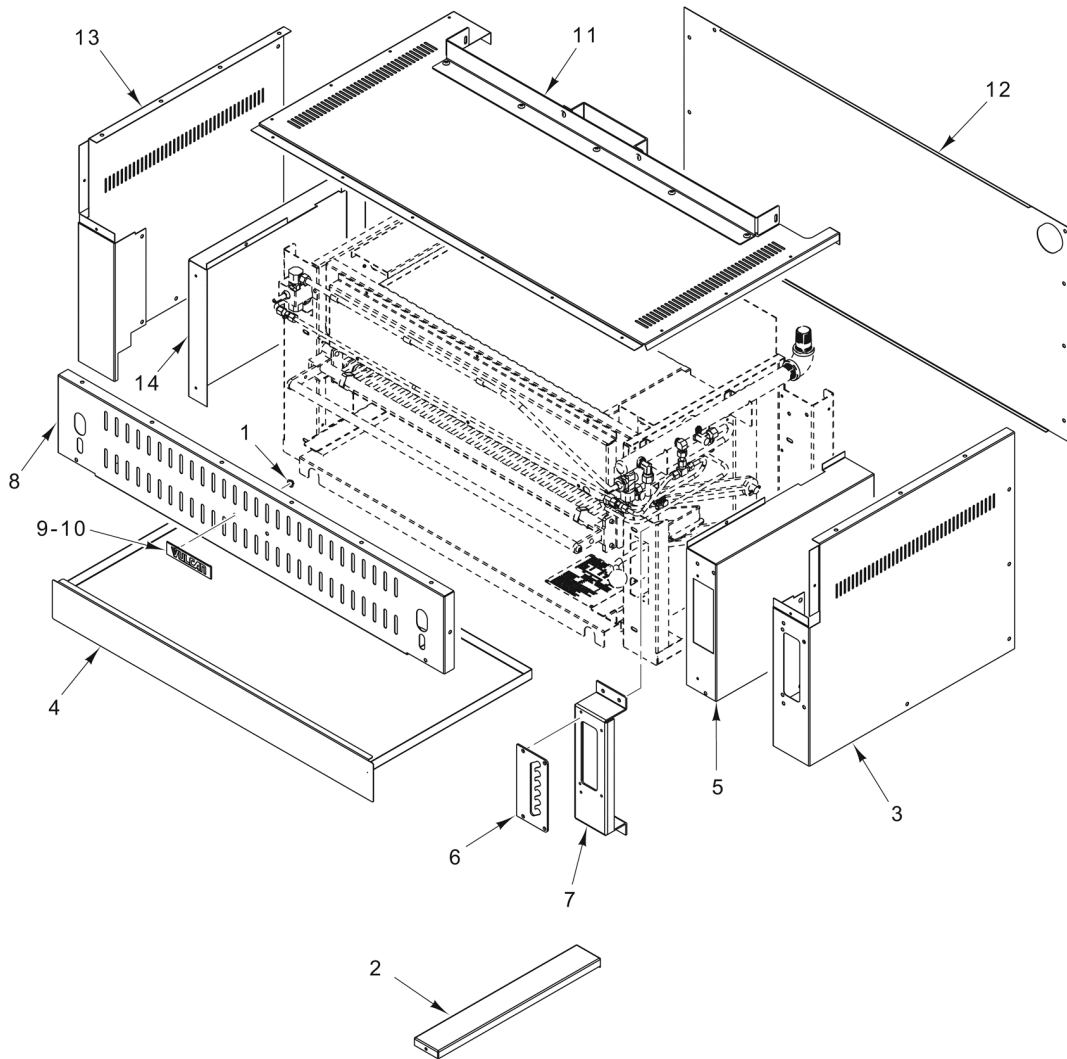

CATALOG OF REPLACEMENT PARTS RADIANT AND INFRARED SALAMANDER BROILERS

ITW Food Equipment Group

VULCAN

MODELS

*36RB
36IRB*

*C36RB
C36IRB*

For additional information on Vulcan-Hart Company or to locate an authorized parts and service provider in your area, visit our website at www.vulcanequipment.com

VULCAN-HART
DIVISION OF ITW FOOD EQUIPMENT GROUP, LLC
www.vulcanequipment.com

3600 NORTH POINT BLVD.
BALTIMORE, MD 21222

FORM 43289 Rev. A (October 2019)

Table of Contents

5	PANELS AND COVERS
7	PLUMBING, CONTROLS, & HEATING COMPONENTS (RADIANT)
9	PLUMBING, CONTROLS, & HEATING COMPONENTS (INFRARED)
11	RACK LIFTING COMPONENTS

PL-60340

PANELS AND COVERS

PANELS AND COVERS

ILLUS.	PART NO.	NAME OF PART	AMT.
PL-60340			
1	NS-047-78	Pal Nut.....	2
2	00-922773	Bracket - Backwall Support (IRB Only).....	1
3	00-922717-00001	Panel - Side (RH).....	1
4	00-922732-0000A	Tray - Crumb.....	1
5	00-922736	Shield - Heat (Internal) (RH).....	1
6	00-922738	Plate - Stop (Rack Position).....	1
7	00-922737	Bracket.....	1
8	00-922719-00001	Cover - Manifold.....	1
9	00-957916-00003	Nameplate - Small (Vulcan).....	1
10	00-723204	Nameplate - Small (Wolf).....	1
11	00-922715-0000A	Top Panel Assy.....	1
12	00-922740	Panel - Back.....	1
13	00-922718	Panel - Side (LH).....	1
14	00-788488	Shield - Heat (Internal) (LH).....	1