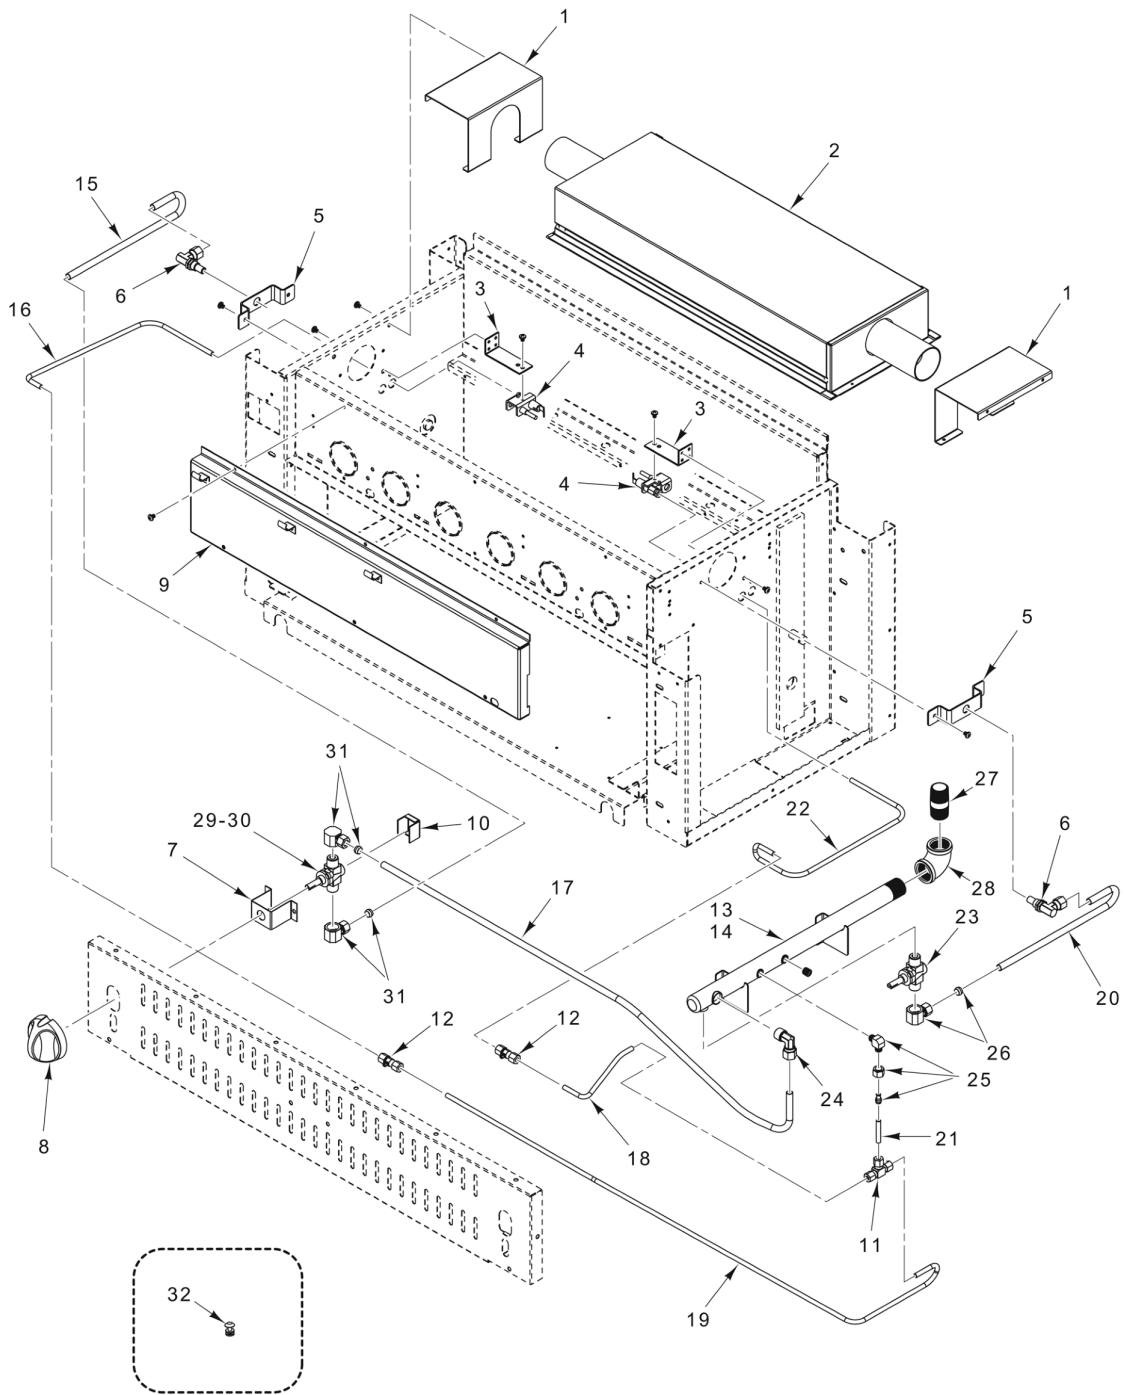

PL-60340

PANELS AND COVERS

PANELS AND COVERS

ILLUS.	PART NO.	NAME OF PART	AMT.
PL-60340			
1	NS-047-78	Pal Nut.....	2
2	00-922773	Bracket - Backwall Support (IRB Only).....	1
3	00-922717-00001	Panel - Side (RH).....	1
4	00-922732-0000A	Tray - Crumb.....	1
5	00-922736	Shield - Heat (Internal) (RH).....	1
6	00-922738	Plate - Stop (Rack Position).....	1
7	00-922737	Bracket.....	1
8	00-922719-00001	Cover - Manifold.....	1
9	00-957916-00003	Nameplate - Small (Vulcan).....	1
10	00-723204	Nameplate - Small (Wolf).....	1
11	00-922715-0000A	Top Panel Assy.....	1
12	00-922740	Panel - Back.....	1
13	00-922718	Panel - Side (LH).....	1
14	00-788488	Shield - Heat (Internal) (LH).....	1

PLUMBING, CONTROLS, & HEATING COMPONENTS (RADIANT)

PLUMBING, CONTROLS, & HEATING COMPONENTS (RADIANT)

ILLUS.	PART NO.	NAME OF PART	AMT.
PL-60341			
1	00-712001-0000A	Burner Assy.....	6
2	00-922681-000A2	Manifold Assy. (Inlet) (RH) (Incls. Items 3 thru 10).....	1
3	00-922553-000A1	Manifold (RH).....	1
4		Pipe 3/4 x 2 (TBE).....	1
5		Elbow - Pipe 3/4 x 90 Deg.....	1
6	00-922730	Fitting - Tee.....	1
7	00-712043	Valve - Ball 3/8 NPT Male (Brass).....	1
8	00-722657	Elbow 3/8 MPT x 3/8 CC.....	1
9	00-922682-000A2	Manifold (3-Port) (RH).....	1
10	00-719206	Fitting 1/8 NPT Hex (Male).....	3
11	00-719951-00055	Hood - Orifice (Drill 55) Nat Gas.....	3
12	00-719951-00065	Hood - Orifice (Drill 65) LP Gas.....	AR
13	00-922681-000A3	Manifold Assy. (LH) (Incls. Items 7, 10, 14, 15).....	1
14	00-922682-00A3	Manifold (3-Port) (LH).....	1
15	00-922731	Fitting.....	1
16	00-428300-00001	Knob (Black).....	2
17	00-702005	Bracket - Pilot.....	2
18	00-913155	Kit - Pilot Burner (Incls Tip, Flex Tuubing & Hardware).....	2
19	00-715086	Fitting - Pilot Adjustment.....	2
20	00-922774	Tubing - Flex (3/16 x 10 In.).....	1
21	00-922776	Tubing - Flex (3/16 x 48 In.).....	1
22	00-722225	Tubing - Flex (3/16 x 36 In.).....	1