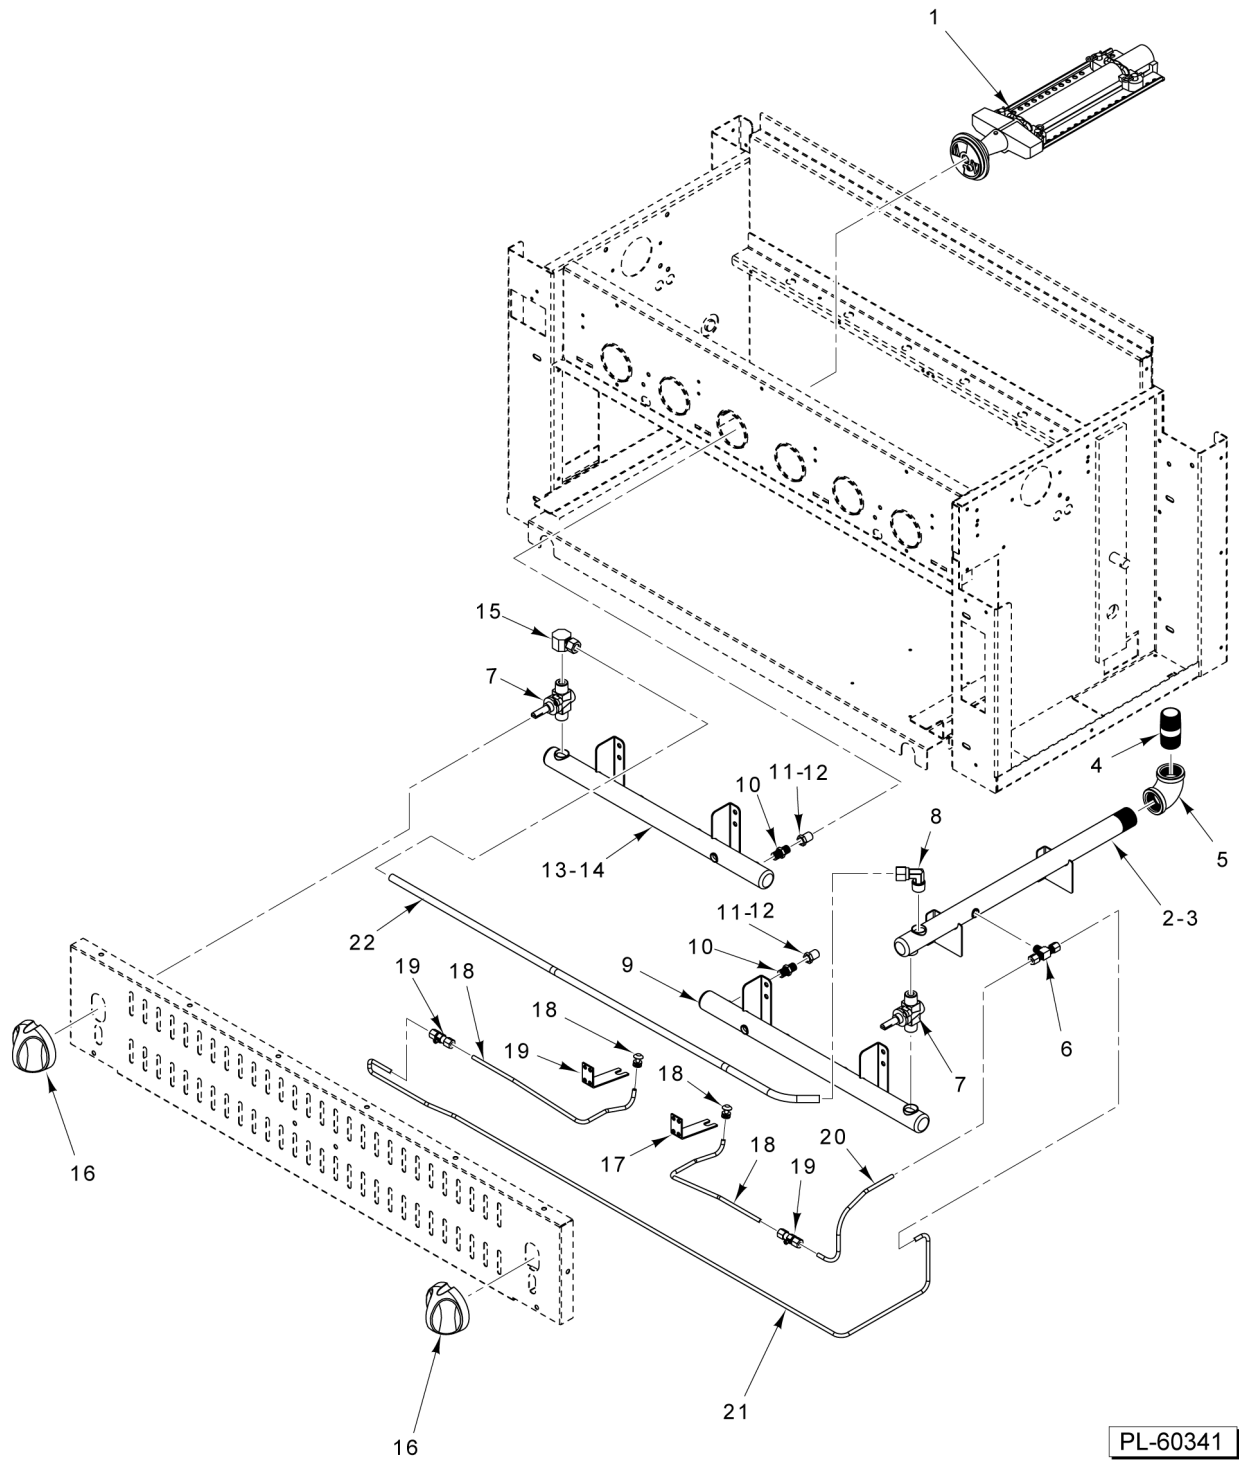

PL-60340

PANELS AND COVERS

PANELS AND COVERS

ILLUS.	PART NO.	NAME OF PART	AMT.
PL-60340			
1	NS-047-78	Pal Nut.....	2
2	00-922773	Bracket - Backwall Support (IRB Only).....	1
3	00-922717-00001	Panel - Side (RH).....	1
4	00-922732-0000A	Tray - Crumb.....	1
5	00-922736	Shield - Heat (Internal) (RH).....	1
6	00-922738	Plate - Stop (Rack Position).....	1
7	00-922737	Bracket.....	1
8	00-922719-00001	Cover - Manifold.....	1
9	00-957916-00003	Nameplate - Small (Vulcan).....	1
10	00-723204	Nameplate - Small (Wolf).....	1
11	00-922715-0000A	Top Panel Assy.....	1
12	00-922740	Panel - Back.....	1
13	00-922718	Panel - Side (LH).....	1
14	00-788488	Shield - Heat (Internal) (LH).....	1

PLUMBING, CONTROLS, & HEATING COMPONENTS (RADIANT)

PLUMBING, CONTROLS, & HEATING COMPONENTS (RADIANT)

ILLUS.	PART NO.	NAME OF PART	AMT.
PL-60341			
1	00-712001-0000A	Burner Assy.....	6
2	00-922681-000A2	Manifold Assy. (Inlet) (RH) (Incls. Items 3 thru 10).....	1
3	00-922553-000A1	Manifold (RH).....	1
4		Pipe 3/4 x 2 (TBE).....	1
5		Elbow - Pipe 3/4 x 90 Deg.....	1
6	00-922730	Fitting - Tee.....	1
7	00-712043	Valve - Ball 3/8 NPT Male (Brass).....	1
8	00-722657	Elbow 3/8 MPT x 3/8 CC.....	1
9	00-922682-000A2	Manifold (3-Port) (RH).....	1
10	00-719206	Fitting 1/8 NPT Hex (Male).....	3
11	00-719951-00055	Hood - Orifice (Drill 55) Nat Gas.....	3
12	00-719951-00065	Hood - Orifice (Drill 65) LP Gas.....	AR
13	00-922681-000A3	Manifold Assy. (LH) (Incls. Items 7, 10, 14, 15).....	1
14	00-922682-00A3	Manifold (3-Port) (LH).....	1
15	00-922731	Fitting.....	1
16	00-428300-00001	Knob (Black).....	2
17	00-702005	Bracket - Pilot.....	2
18	00-913155	Kit - Pilot Burner (Incls Tip, Flex Tuubing & Hardware).....	2
19	00-715086	Fitting - Pilot Adjustment.....	2
20	00-922774	Tubing - Flex (3/16 x 10 In.).....	1
21	00-922776	Tubing - Flex (3/16 x 48 In.).....	1
22	00-722225	Tubing - Flex (3/16 x 36 In.).....	1