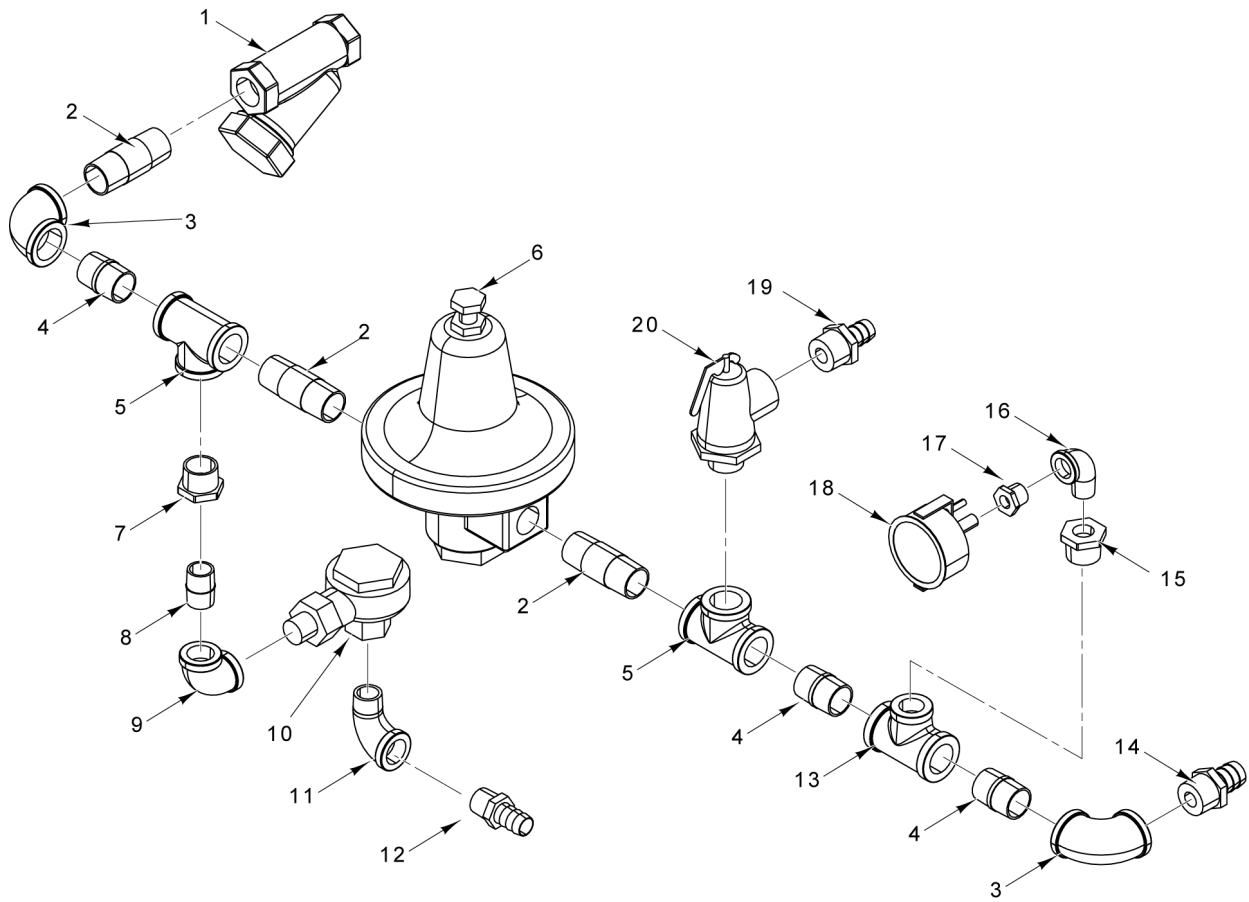

* The operating pressure switch from the factory on production units is not adjustable.

PL-65062

DIRECT STEAM ASSEMBLY

DIRECT STEAM ASSEMBLY

ILLUS.	PART NO.	NAME OF PART	AMT.
1	00-186922	Strainer - Line (3/4 In.) (Brass).....	1
2	FP-041-59	Pipe 3/4 x 2 1/2 TBE (Brass).....	3
3	FP-015-23	Elbow 3/4 x 90 Deg. (Brass).....	2
4	FP-041-50	Pipe 3/4 x 1-3/8 TBE (Brass).....	3
5	FP-019-28	Tee - Pipe 3/4 x 3/4 x 3/4 (Brass).....	2
6	00-880028	Valve, Pressure Reducing.....	1
7	FP-027-22	Bushing - Pipe 3/4 to 1/2 (Brass).....	1
8	FP-040-42	Pipe 1/2 x 1-1/8 TBE (Brass).....	1
9	FP-015-16	Elbow - Pipe 1/2 x 90 Deg. (Brass).....	1
10	00-856005-00001	Trap Radiator - 1/2".....	1
11	FP-015-17	Elbow - Pipe 1/2 x 90 Deg. (Brass).....	1
12	FP-087-39	Fitting - Hose 5/8 Hose to 1/2 NPT (Brass).....	1
13	FP-019-33	Tee - Pipe 3/4 x 3/4 x 1/2.....	1
14	FP-091-08	Fitting - Pipe 3/4 Hose to 3/4 MPT (Brass).....	1
15	FP-027-16	Bushing - Pipe 3/4 to 3/8 (IB57 & 140).....	1
16	FP-015-10	Elbow - Street 3/8 x 90 Deg.....	1
17	FP-027-04	Bushing - Pipe 3/8 to 1/8 (Brass).....	1
18	00-833152	Gauge - Pressure.....	1
19	FP-090-31	Fitting - Hose 5/8 Hose to 3/4 MPT (Brass).....	1
20	00-855606-00001	Valve - Relief 3/4 In. 5 PSI.....	1