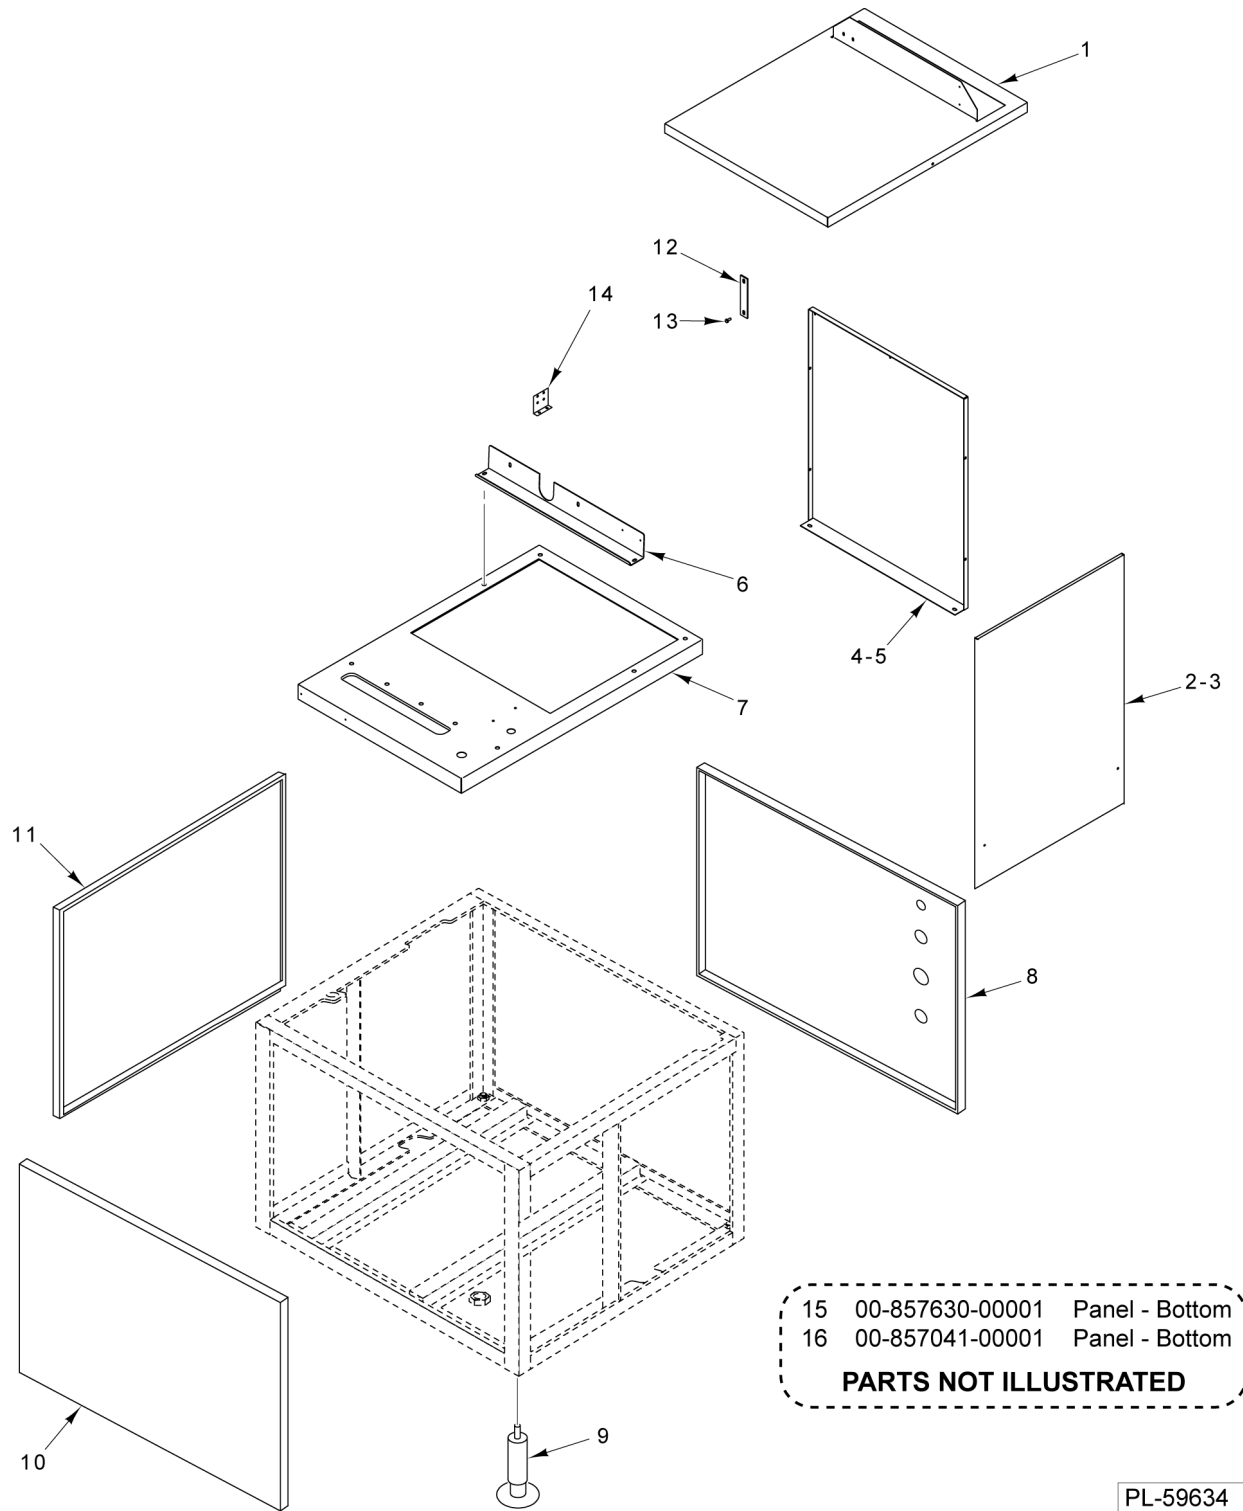

PANELS

PANELS

ILLUS.	PART NO.	NAME OF PART	AMT.
PL-59634			
1	00-855252-00001	Panel - Top.....	1
2	00-857616-00001	Side Panel - Cabinet (6-Pan).....	2
3	00-857618-00001	Side Panel - Cabinet (10-Pan).....	2
4	00-855253-00001	Panel - Cabinet Back (6-Pan).....	1
5	00-857619-00001	Panel - Cabinet Back (10-Pan).....	1
6	00-857548-00001	Bracket - Support.....	1
7	00-857617-00001	Tabletop.....	1
8	00-855663-00001	NLA - Obsolete--Panel - Rear Assy.....	1
9	00-881526	Foot - Leg & Flange.....	4
10	00-855663-00002	Panel - Front.....	1
11	00-855672-00001	Panel - Side.....	2
12	00-855326-00001	Bracket - Cabinet Compartment Middle.....	2
13	SD-036-58	Self-Tapping Screw 10-16 x 1/2 Hex. Hex Washer Hd., Type AB.....	8
14	00-855675-00001	Bracket - Relay.....	1
15	00-857630-00001	Panel - Bottom (GA Models).....	1
16	00-857041-00001	Panel - Bottom (DA Models).....	1