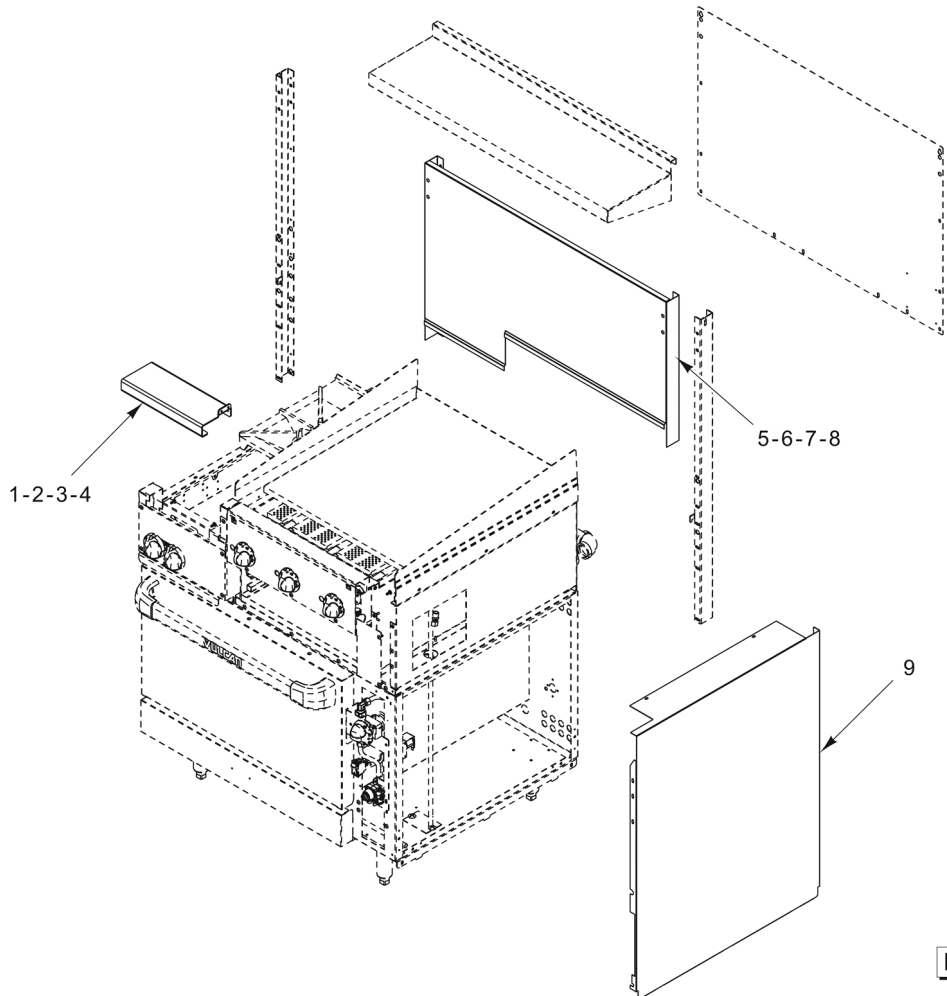

BACKSPLASH AND PANELS (GRIDDLE/BROILERS)

BACKSPLASH AND PANELS (GRIDDLE/BROILERS)

ILLUS.	PART NO.	NAME OF PART	AMT.
PL-60039			
1	00-921884-012GB	Bull Nose Griddle Broiler (12 In.).....	1
2	00-921884-024GB	Bull Nose Griddle Broiler (24 In.).....	1
3	00-921884-036GB	Bull Nose Griddle Broiler (36 In.).....	1
4	00-921884-048GB	Bull Nose Griddle Broiler (48 In.).....	1
5	00-921258-00036	Backsplash (36 In.).....	1
6	00-921258-00048	Backsplash (48 In.).....	1
7	00-921258-00060	Backsplash (60 In.).....	1
8	00-921258-00072	Backsplash (72 In.).....	1
9	00-921764	Panel - Side (Griddle/Broilers).....	1