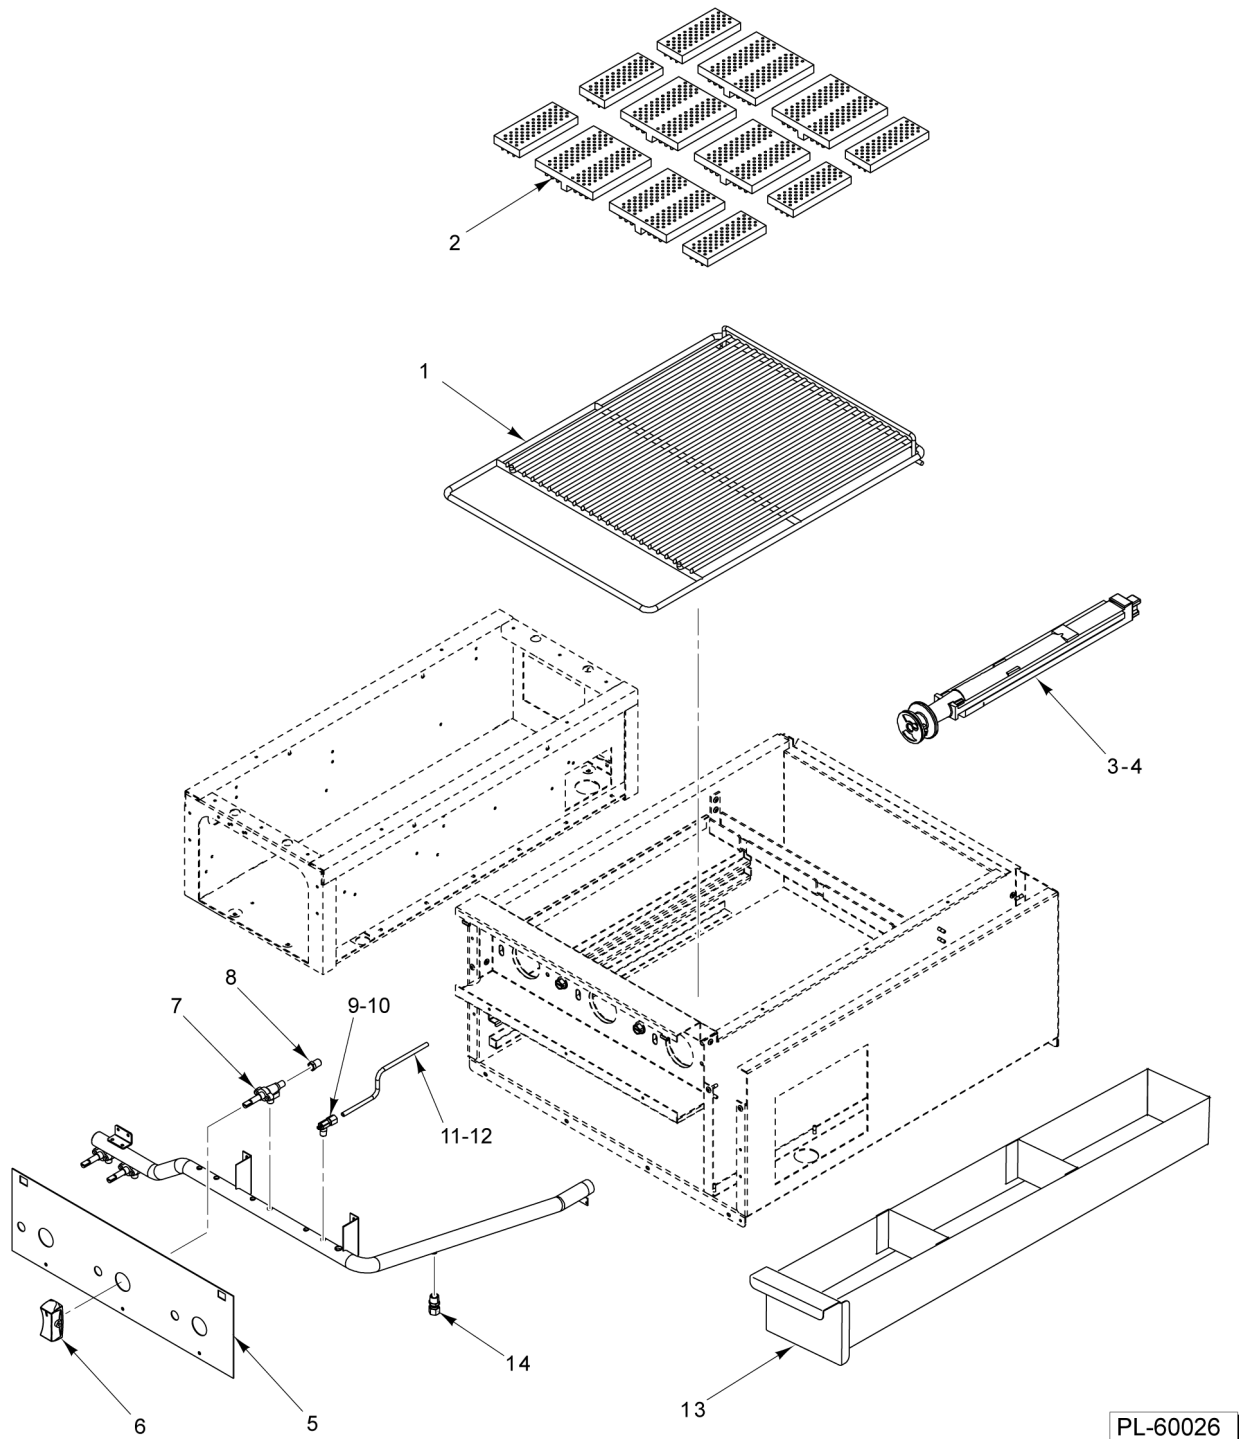

PL-60026

GRIDDLE/BROILER BURNER AND MANIFOLD

GRIDDLE/BROILER BURNER AND MANIFOLD

ILLUS.	PART NO.	NAME OF PART	AMT.
PL-60026			
1	00-417632-00001	Rack - Broiler Griddle.....	1
2	00-408726-000G6	Brick Set (Griddle - Broiler) (Set of Six Large / Six Small).....	1
3	00-411684-000G1	Burner.....	3
4	00-404060-00001	Mixer - Air.....	3
5	00-927679	Panel.....	1
6	00-961972	Knob.....	3
7	00-921722	Valve (Griddle/Broiler).....	3
*8		Orifice.....	3
9	00-404193-00001	Valve - Pilot (Before September 2021).....	3
10	00-404193-00002	Valve - Pilot 3/16 (Starting September 2021).....	3
11	00-497062-000G1	Tube Assy. - Pilot (Broiler (260) (Before September 2021).....	3
12	00-962395	Mushroom Pilot Assy. (Starting September 2021).....	3
13	00-927680-0000A	Can Assy. - Grease.....	1
14	FP-085-42	Fitting - Tube (7/16 TBG X 3/8 MPT) (Brass).....	1

* (See Orifice Chart)