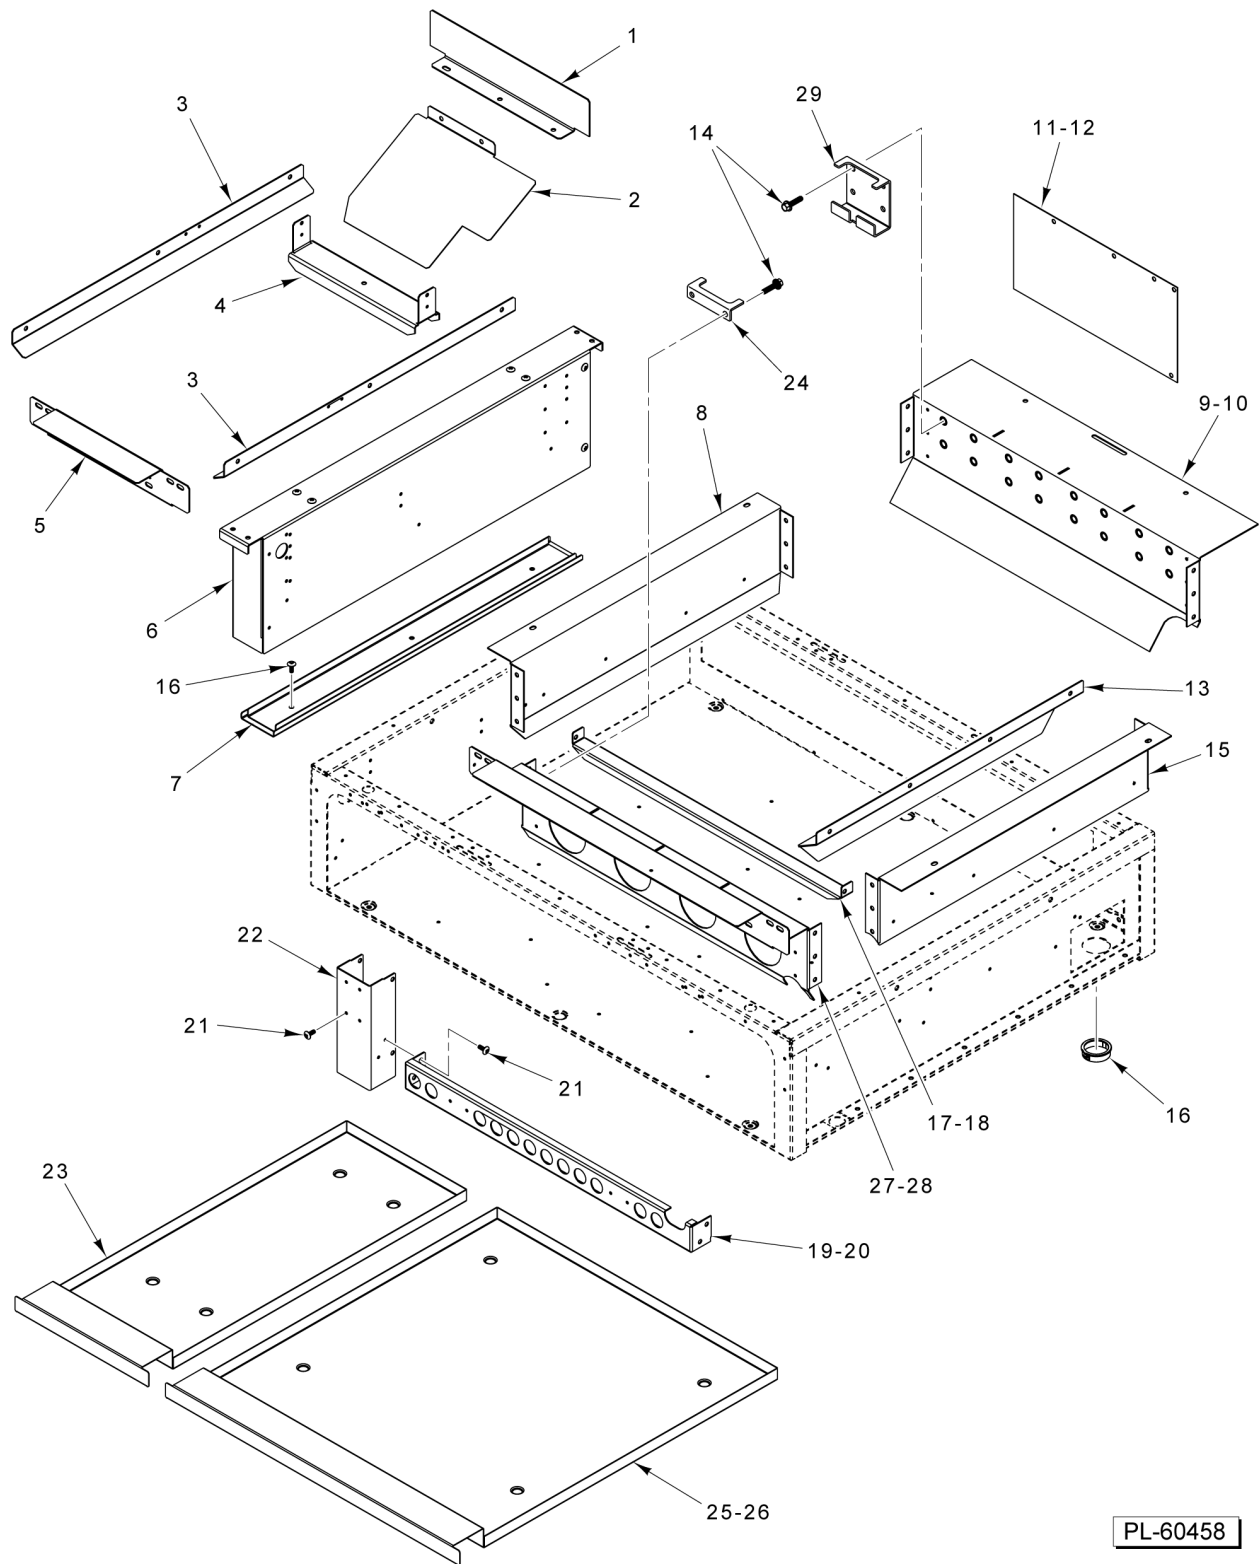

PL-60458

CHARBROILER PANELS

CHARBROILER PANELS

ILLUS.	PART NO.	NAME OF PART	AMT.
1	00-921782	Shield - Rear.....	1
2	00-922865-00012	Deflector (12 In.).....	1
3	00-921865	Panel.....	2
4	00-924006	Burner Support.....	1
5	00-921886-00012	Shield - Front.....	1
6	00-922858-0000A	Divider Wall.....	1
7	00-922861-0000A	Channel.....	1
8	00-922623	Tank - Side (LH).....	1
9	00-922621-0000A	Tank Assy. (Rear).....	1
10	00-962134-0000A	Tank Assy. (Rear) (36 In.).....	1
11	00-922883	Plate - Deflector.....	1
12	00-962146	Plate - Deflector (36 In.).....	1
13	00-922645	Shield - Manifold Heat.....	1
14	00-922154	Screw 1/4-20 x 1 Hex Hd.....	AR
15	00-922622	Tank - Side (RH).....	1
16	2240-2241	Grommet.....	1
17	00-922635	Support - Front Burner.....	1
18	00-962148	Support - Front Burner (36 In.).....	1
19	00-922877	Bracket.....	1
20	00-962143	Bracket (36 In.).....	1
21	00-730228	Self-Tapping Screw 10-24 x 1/2 Phil. Truss Hd.....	AR
22	00-922864	Front - Divider Wall.....	1
23	00-922355-00012	Tray - Crumb.....	1
24	00-922624	Support - Radiant.....	AR
25	00-922355-00024	Tray - Crumb.....	1
26	00-922355-00036	Tray - Crumb (36 In.).....	1
27	00-922620-0000A	Tank Assy. (Front).....	1
28	00-962133-0000A	Tank Assy. (Front) (36 In.).....	1
29	00-922625	Support - Burner.....	AR