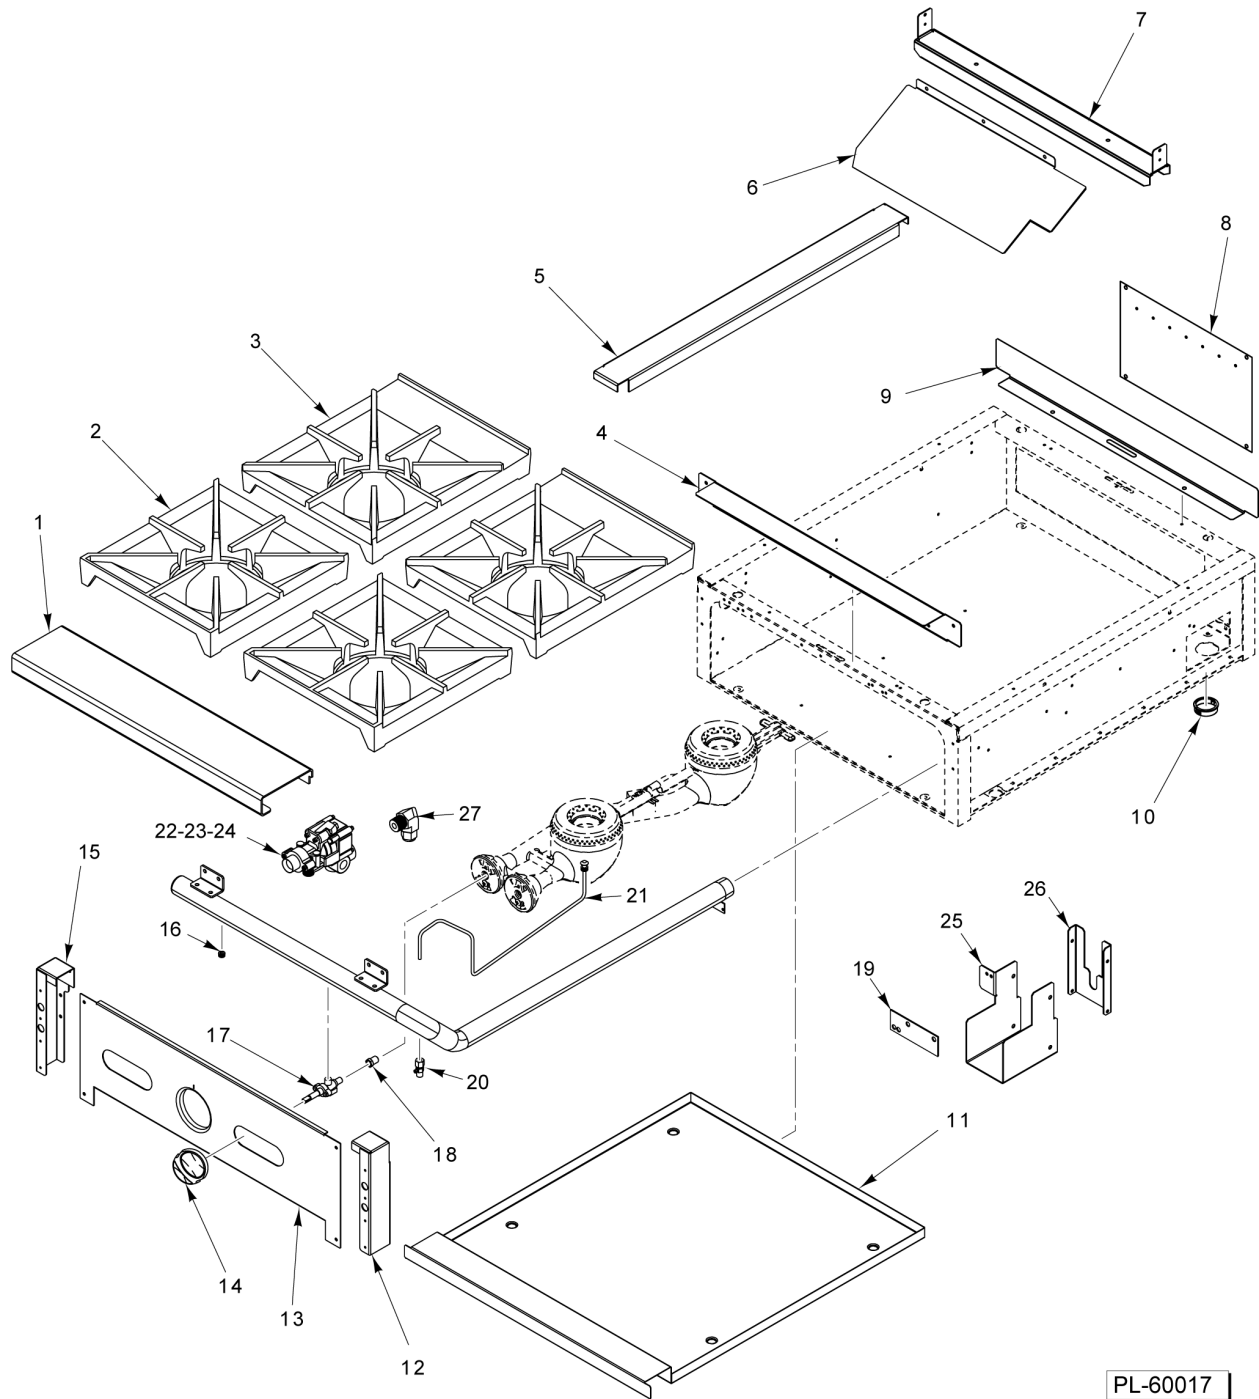

**OPEN TOP BURNER MODULE
(24 INCH)**

**OPEN TOP BURNER MODULE
(24 INCH)**

ILLUS. PL-60017	PART NO.	NAME OF PART	AMT.
1	00-921884-00024	Bull Nose (24 In.).....	1
2	00-925000	Grate - Front.....	2
3	00-925001	Grate - Rear.....	2
4	00-921886-00024	Bracket - Front Top.....	1
5	00-921794	Support - Grate.....	1
6	00-922865-00024	Deflector (24 In.).....	1
7	00-924516	Support - Burner.....	1
8	00-921410	Cover - Flue.....	1
9	00-924518	Heat Shield Rear.....	1
10	2240-2241	Grommet.....	1
11	00-922355-00024	Tray - Crumb.....	1
12	00-922358-00001	Bracket - Manifold Cover (RH).....	1
13	00-922356-00024	Cover - Gas Manifold.....	1
14	00-428300-00001	Knob.....	4
15	00-922358-00002	Bracket - Manifold Cover (LH).....	1
16	00-719370	Plug.....	1
17	00-719221	Valve - Manual.....	4
*18		Orifice.....	1
19	00-922912	Plate - Adapter.....	1
20	00-719189	Valve - Single Pilot.....	1
21	00-922124-0000A	Pilot Tube/Tip Assy.....	2
22	00-922021	Thermostat (Oven).....	2
23	00-498356	Pipe - Flanged Thermostat Mount.....	1
24	00-922046-00024	Knob - Adjustable (BJ Valve).....	1
25	00-921013	Cover - Valve (BJ).....	1
26	00-921014	NLA - Obsolete--Cover - Back (BJ Valve).....	1
27	00-922015	Elbow.....	1

* (See Orifice Chart)