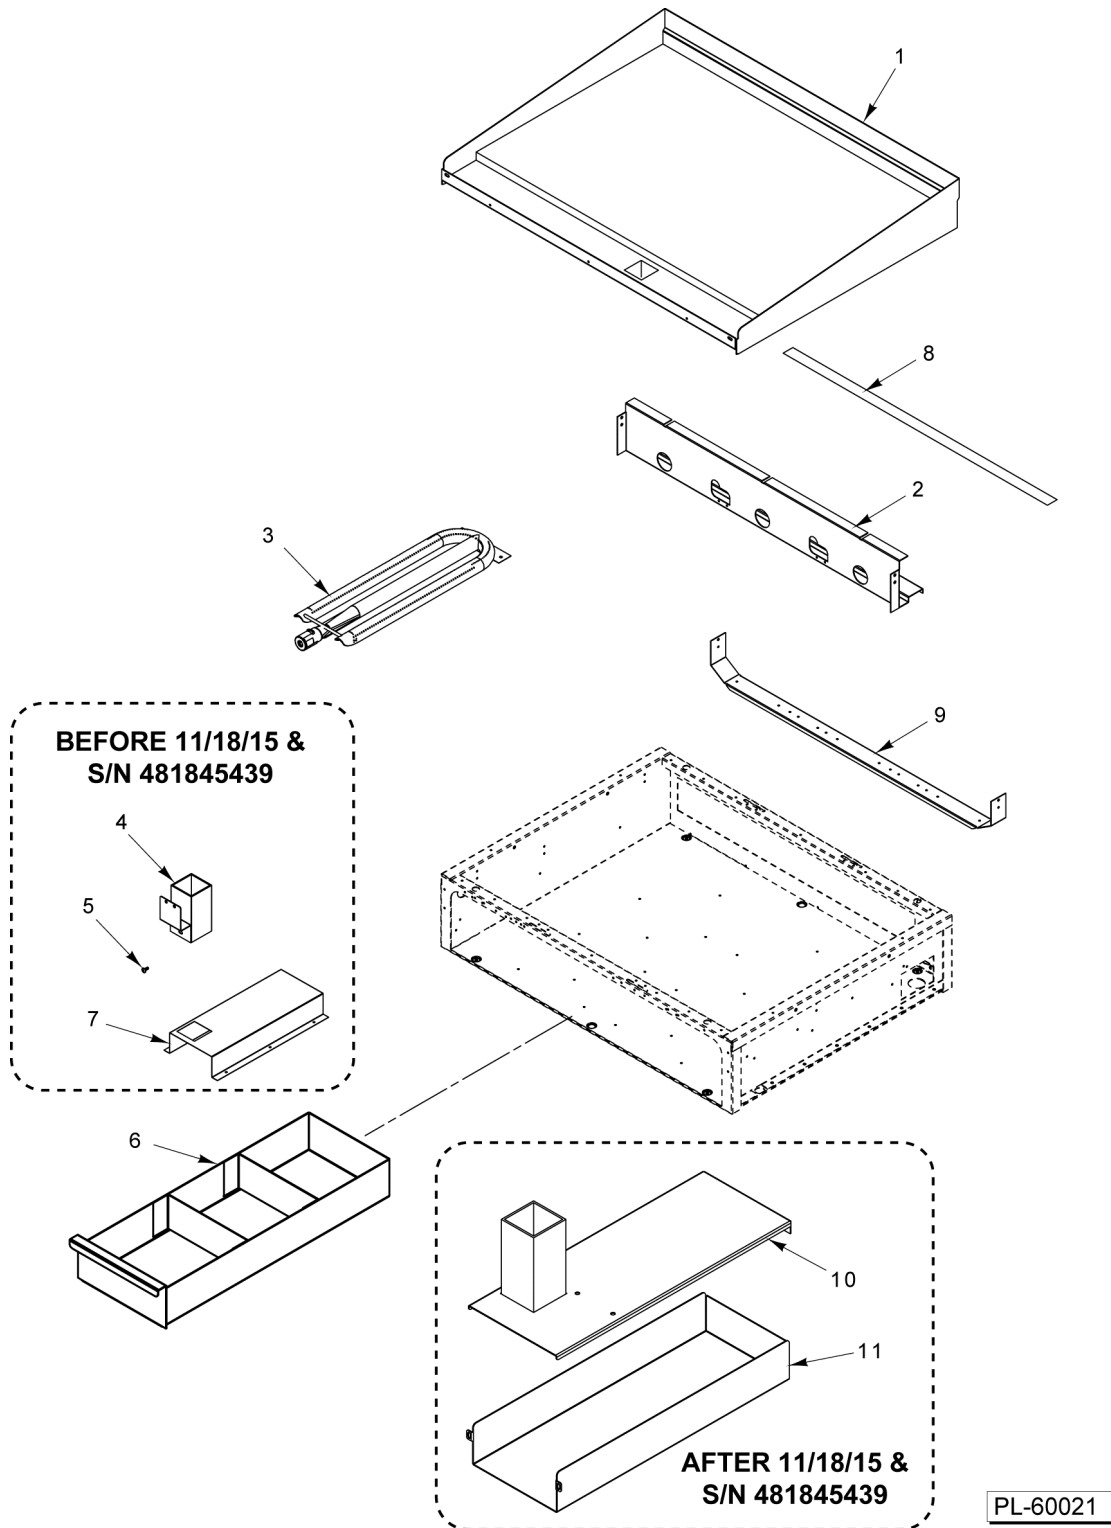

**GRIDDLE TOP MODULE
(36 INCH)
(BEFORE S/N 481938362)**

**GRIDDLE TOP MODULE
(36 INCH)
(BEFORE S/N 481938362)**

ILLUS. PL-60021	PART NO.	NAME OF PART	AMT.
1	00-921740-0000A	Griddle Plate Assy. (36 In.).....	1
*2	00-926504	Heat Shield (T-Stat Griddle).....	1
3	00-926509-0000A	Burner - Griddle XL.....	3
4	00-921874-0000A	Grease Chute Assy.....	1
5	00-730228	Self-Tapping Screw 10-24 x 1/2 Phil. Truss Hd.....	AR
6	00-922354	Grease Can.....	1
7	00-921870	Guide - Grease Can.....	1
8	00-498896	Insulation.....	1
9	00-925013	Support - Griddle.....	1
10	00-960436	Tube - Hang Guide.....	1
11	00-960437	Liner.....	1

* Located in Vintage Parts