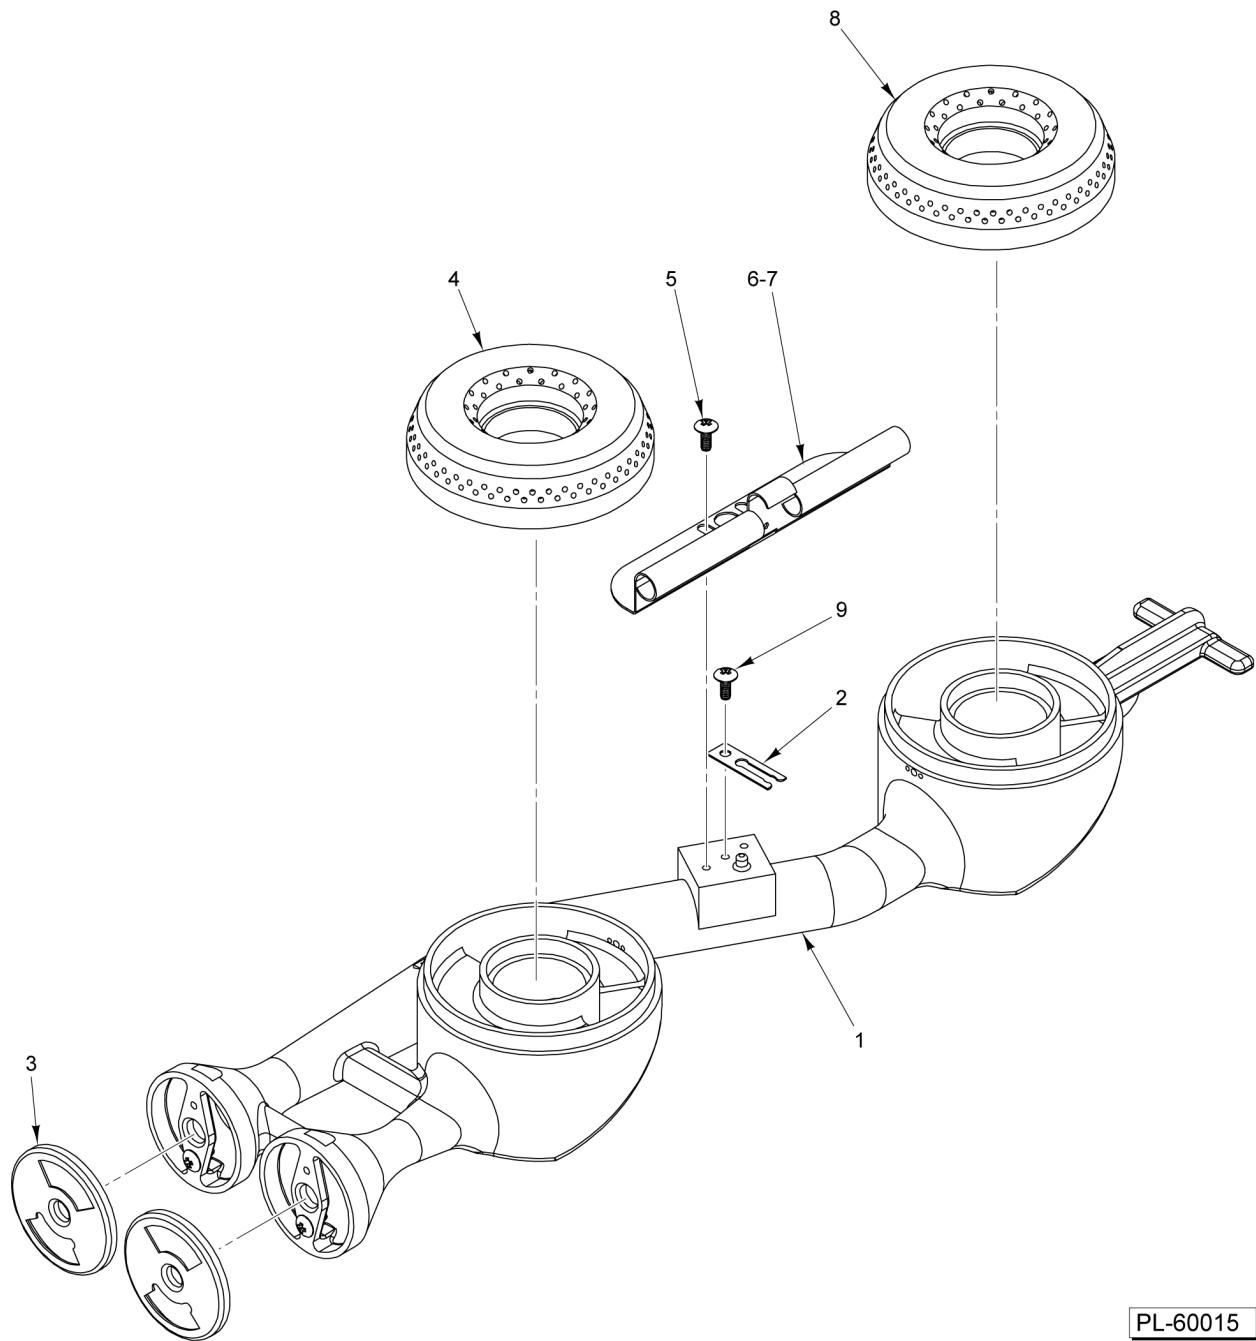

PL-60015

OPEN TOP BURNER ASSEMBLY

OPEN TOP BURNER ASSEMBLY

ILLUS.	PART NO.	NAME OF PART	AMT.
PL-60015			
1	00-763209-000A1	Open Top Burner (Venturi) (Incls. items 2 thru 6, 8, & 9).....	1
2	00-413302-00001	Clip - Pilot Mounting (Before S/N 481938362).....	1
3	00-719329	Air Mixer Assy.....	2
4	00-417608-00001	Burner Head.....	1
5	00-730228	Self-Tapping Screw 10-24 x 1/2 Phil. Truss Hd.....	2
6	00-787275-00001	Flash Tube (Before S/N 481938362).....	1
7	00-960237	Flash Tube (After S/N 481938362).....	1
8	00-417608-00001	Burner Head.....	1
9	00-730228	Self-Tapping Screw 10-24 x 1/2 Phil. Truss Hd. (Before S/N 481938362).....	1