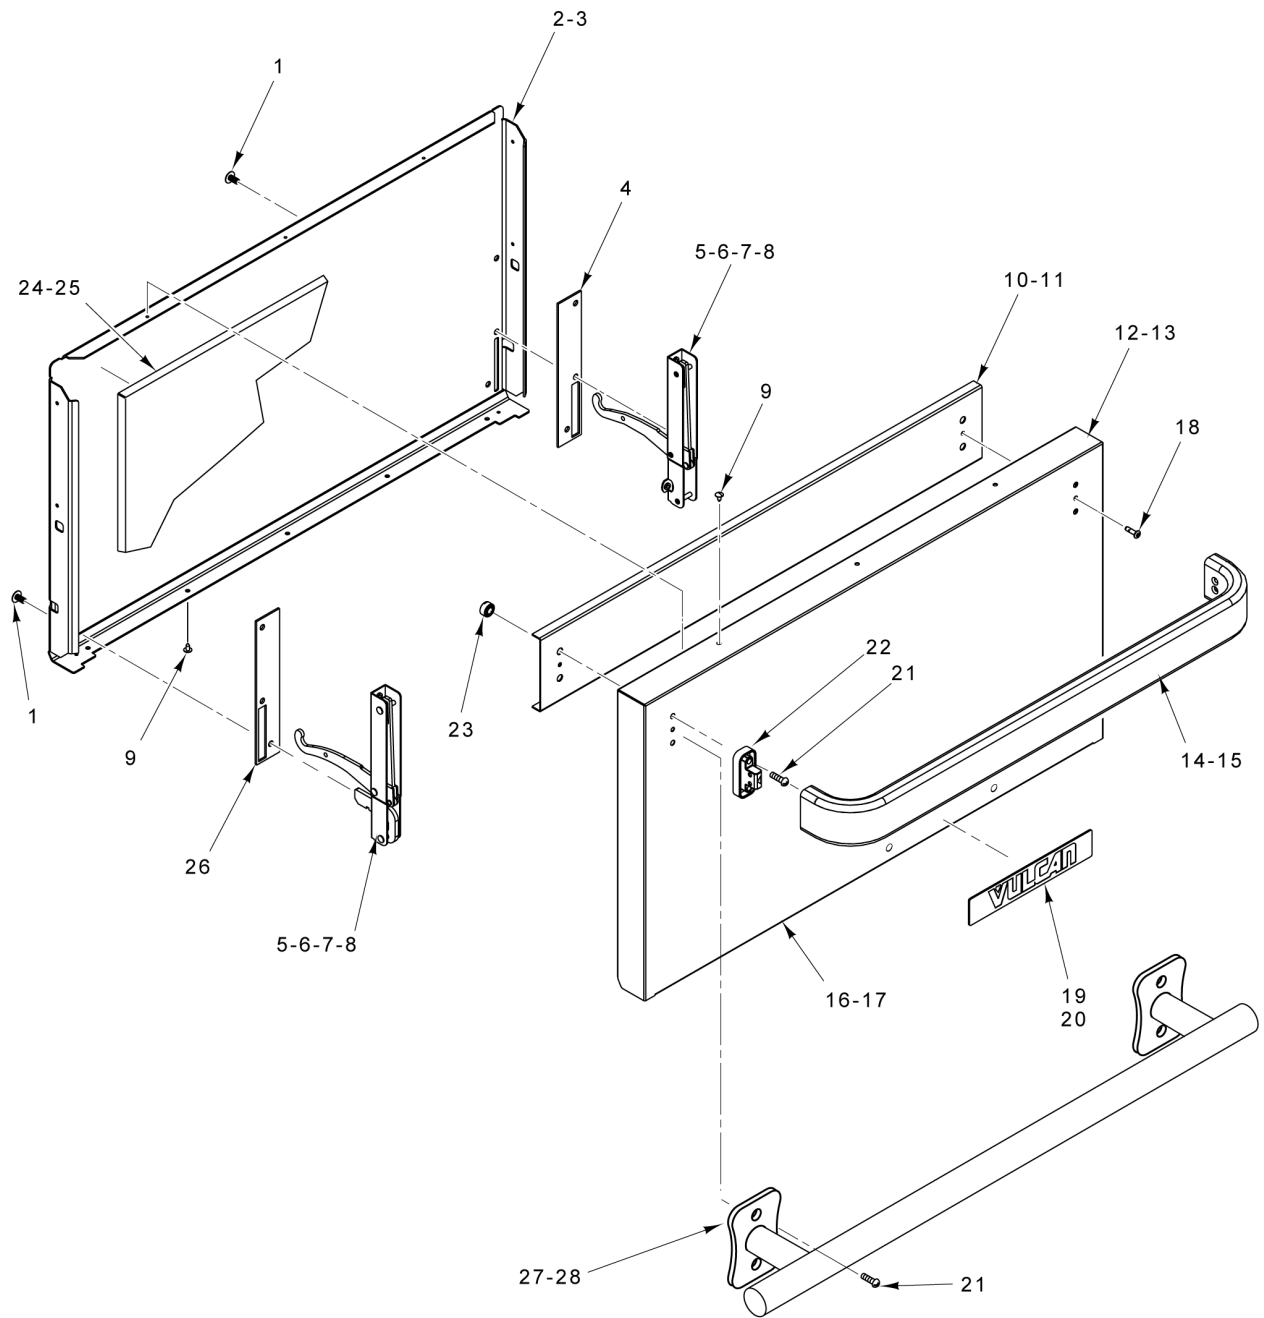

AI4426

**DOOR ASSEMBLY
(STARTING 4/1/2016)**

**DOOR ASSEMBLY
(STARTING 4/1/2016)**

ILLUS.	PART NO.	NAME OF PART	AMT.
PL-AI4426			
1	00-723369	Mach. Screw 1/4-20 x 1/2 Phil. Truss Hd.....	AR
2	00-922030	Liner - Door (24 In.).....	1
3	00-921022	Liner - Door (30 In.).....	1
4	00-921033	Insulator - Door Hinge.....	1
5	00-497027-00001	Hinge - Door Spring (RH) (Incls Items 6 thru 8).....	1
6		.....	AR
7		.....	AR
8		.....	AR
9	00-730240	Mach. Screw #8 x 1/2.....	3
10	00-922702-00024	Reinforcment - Door (24 In.).....	1
11	00-922702-00030	Reinforcement - Door (30 In.).....	1
12	00-922701-00024	Panel - Door (24 In.).....	1
13	00-922701-00030	Panel - Door (30 In.).....	1
*14	00-960355-00024	Handle - Door (24 In.).....	1
*15	00-961400-00036	Handle - Oven (36").....	1
16	00-922700-00A24	Door Assy. (24 In.).....	1
17	00-922700-00A30	Door Assy. (30 In.).....	1
18	RS-033-05	Screw.....	2
*19	00-957916-00007	Logo (Vulcan).....	1
*20	00-957809-00001	Logo (Wolf).....	1
21	00-723369	Mach. Screw 1/4-20 x 1/2 Phil. Truss Hd.....	AR
*22	00-922711	Cap - Door Handle.....	2
23		Nut - Locking 1/4-20.....	4
24	00-923529	Insulation - Door (24 In.).....	1
25	00-921102	Insulation - Door (30 In.).....	1
26	00-921033	Insulator - Door Hinge.....	1
**27	00-961400-00024	Handle - Oven (24").....	1
**28	00-961400-00036	Handle - Oven (36").....	1

* Before June 2017
** June 2017 and After