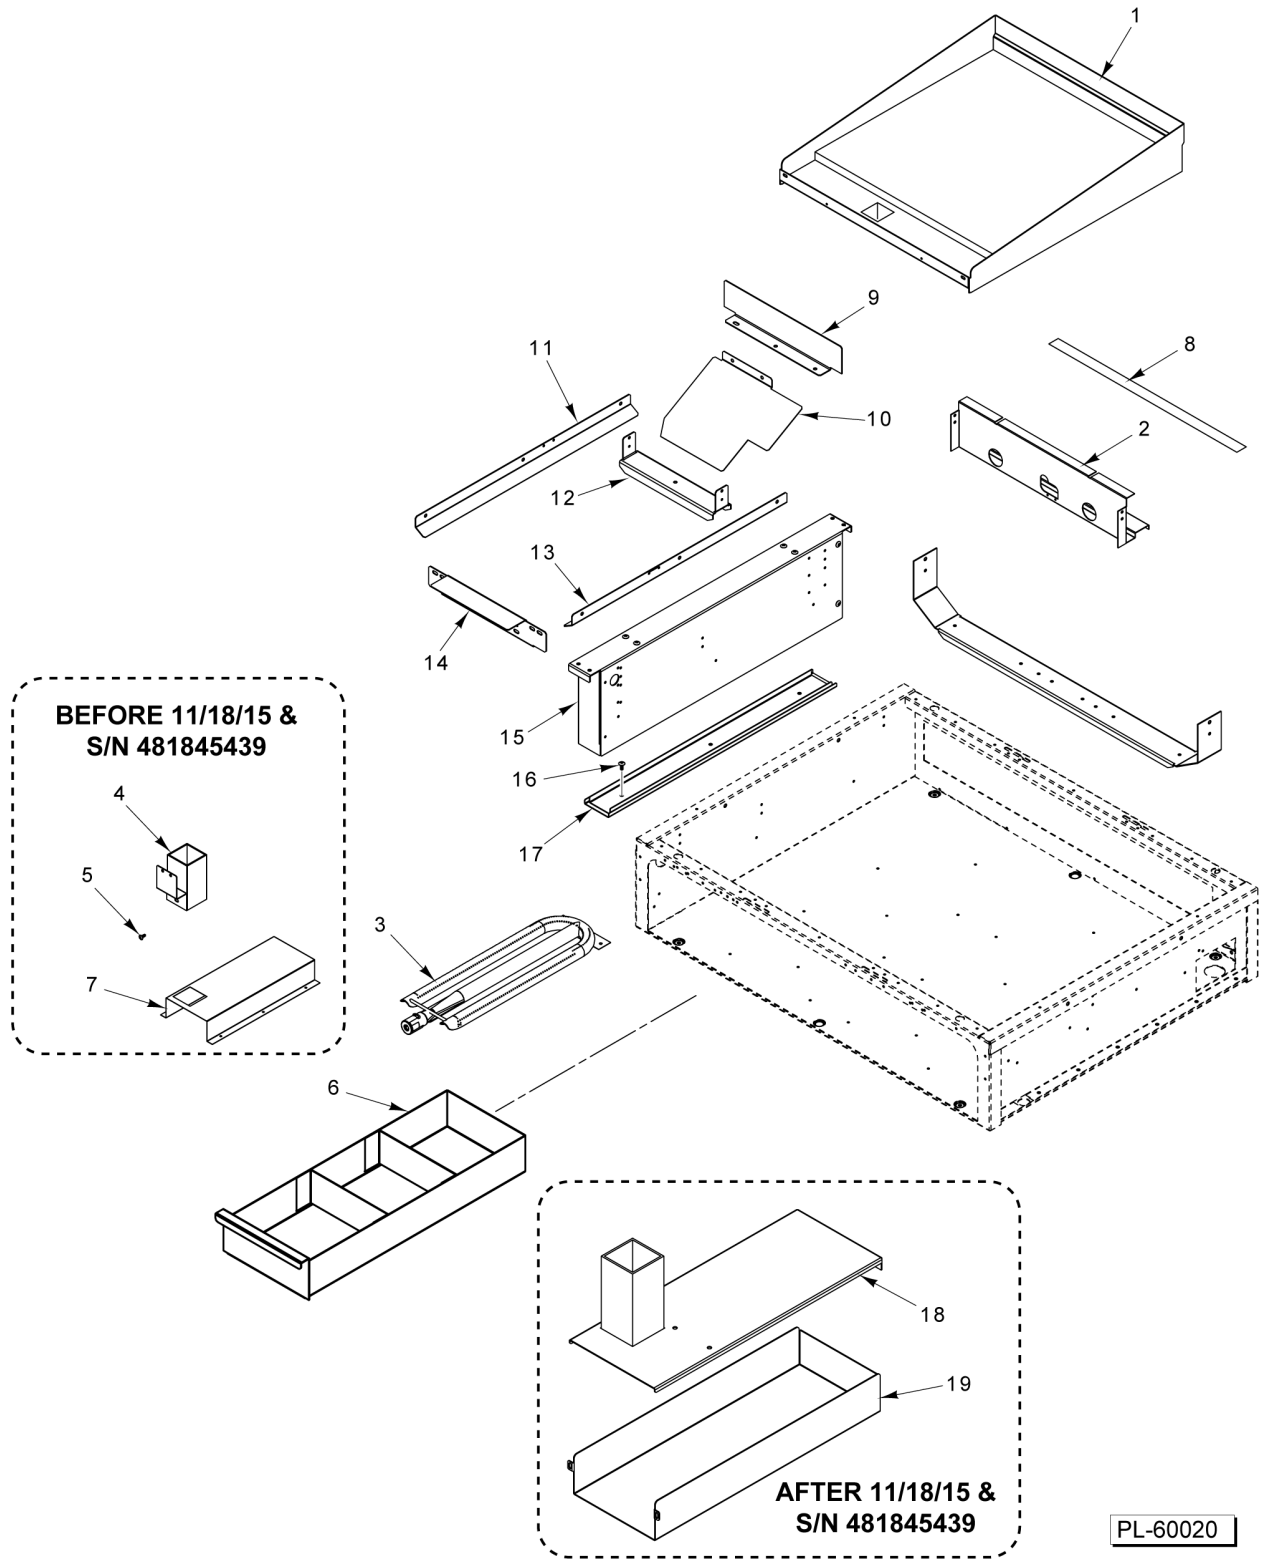

\* (See Orifice Chart)

PL-60459

**TOP BURNER MODULE  
(FLAME SAFETY OPTION)**

**TOP BURNER MODULE  
(FLAME SAFETY OPTION)**

ILLUS.	PART NO.	NAME OF PART	AMT.
PL-60459			
1	00-925000	Grate - Front.....	3
2	00-925001	Grate - Rear.....	3
3	00-921794	Support - Grate.....	1
4	00-922865-00036	Deflector (36 In.).....	1
5	00-925035	Deflector - Rear.....	1
6	00-921794	Support - Grate.....	1
7	00-921148	Heat Shield Rear.....	1
8	00-921886-00036	Bracket - Front Top.....	1
9	2240-2241	Grommet.....	1
10	00-922355-00036	Tray - Crumb.....	1
11	00-730228	Self-Tapping Screw 10-24 x 1/2 Phil. Truss Hd.....	4
12	00-922519-000A1	Knob.....	6
13	00-944255-00002	Igniter (Rotary).....	3
14	00-921097-00036	Cover - Manifold.....	1
15	00-922358-00001	Bracket - Manifold Cover (RH).....	1
16	00-922358-00002	Bracket - Manifold Cover (LH).....	1
17	00-921884-00036	Bull Nose (36 In.).....	1