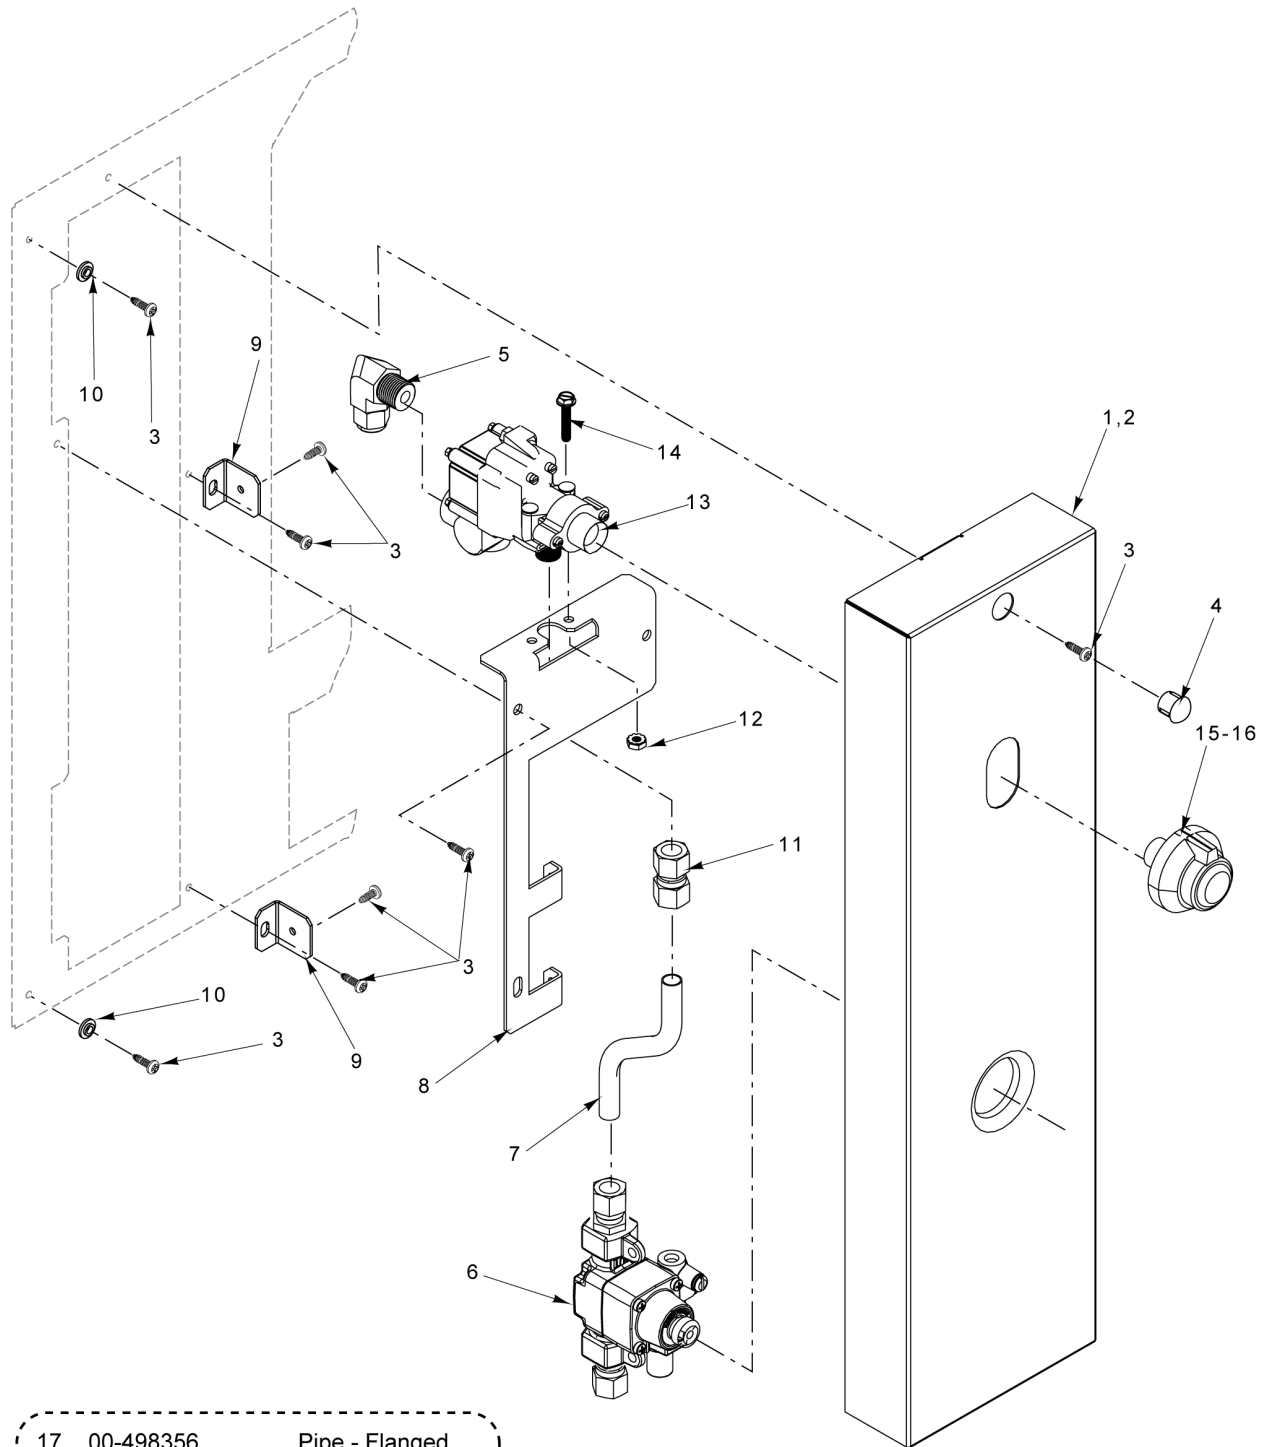

PL-65057

**STANDARD OVEN CONTROL  
(24 INCH)**

**STANDARD OVEN CONTROL  
(24 INCH)**

ILLUS.	PART NO.	NAME OF PART	AMT.
PL-65057			
1	00-922015	Elbow.....	1
2	00-922021	Thermostat.....	1
3	00-498356	Pipe - Flanged Thermostat Mount.....	1
4	00-417576-00005	Dial - Control (Std. Oven) (Black).....	1
5	00-922159-0000A	Valve - Safety Pilot Safety.....	1