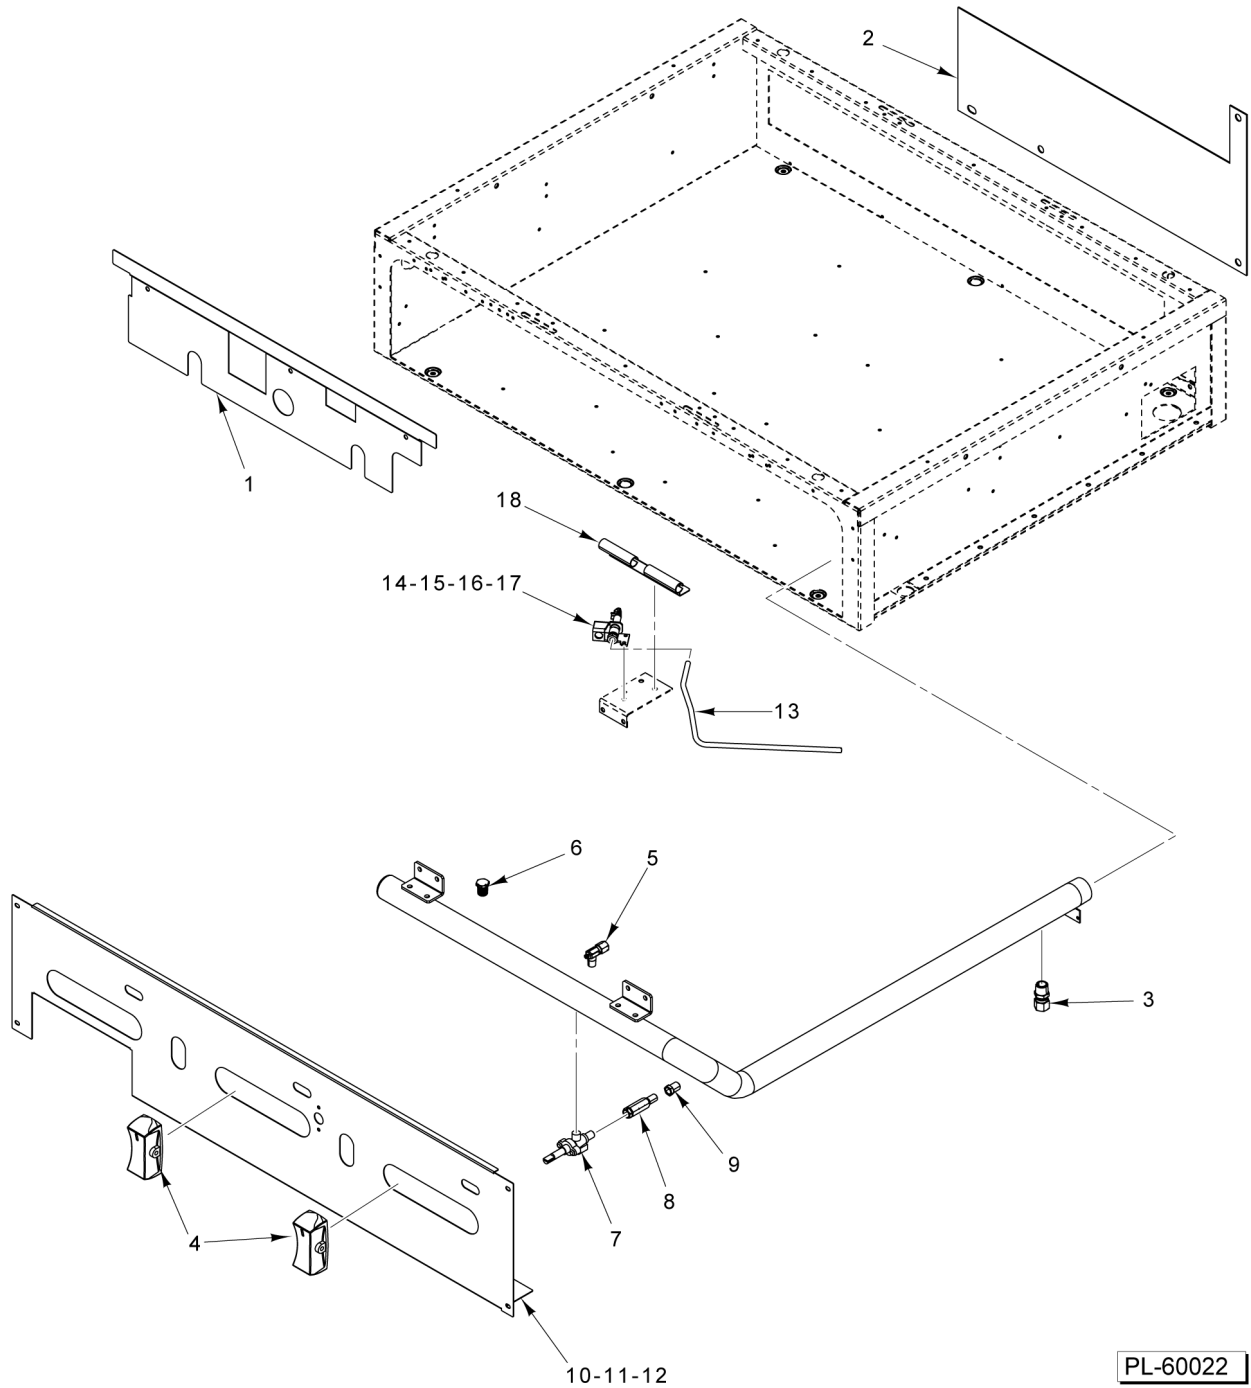

**MANUAL GRIDDLE MANIFOLD AND VALVES
(24 INCH)**

**MANUAL GRIDDLE MANIFOLD AND VALVES
(24 INCH)**

ILLUS.	PART NO.	NAME OF PART	AMT.
PL-60022			
1	00-922363-00024	Bracket - Gutter Seal (24 In.).....	1
2	00-922288-00024	Plate - Flue Seal (24 In.).....	1
3	FP-085-42	Fitting - Tube (7/16 TBG X 3/8 MPT).....	1
4	00-961972	Knob.....	2
5	00-719189	Valve - Manual Griddle (Pilot).....	1
6	00-719371	Plug.....	AR
7	00-921999	Valve - Manifold (Griddle).....	2
8	00-926523	Valve - Extension.....	2
*9		Orifice.....	2
10	00-922351-0024G	Cover - Manifold (Before S/N 481938362).....	1
11	00-961955-2B24G	Cover - Gas Manifold (Starting S/N 481938362).....	1
12	00-961955-24G2B	Cover - Gas Manifold (Starting S/N 481938362).....	1
13	00-426505-00012	Tubing - Pilot Flex 1/4 O.D. x 12 In.....	1
14	00-426262-00001	Pilot Assy. (NAT) (Before January 2019).....	1
15	00-426262-00002	Pilot Assy. (LP) (Before January 2019).....	1
16	00-498880-0021N	Pilot Assy. (NAT) (Starting January 2019).....	1
**17	00-961961	Pilot Orifice (LP) (Starting January 2019).....	1
18	00-921074	Flash Tube - Griddle.....	1

* (See Orifice Chart)
** Order With 00-498880-0021N