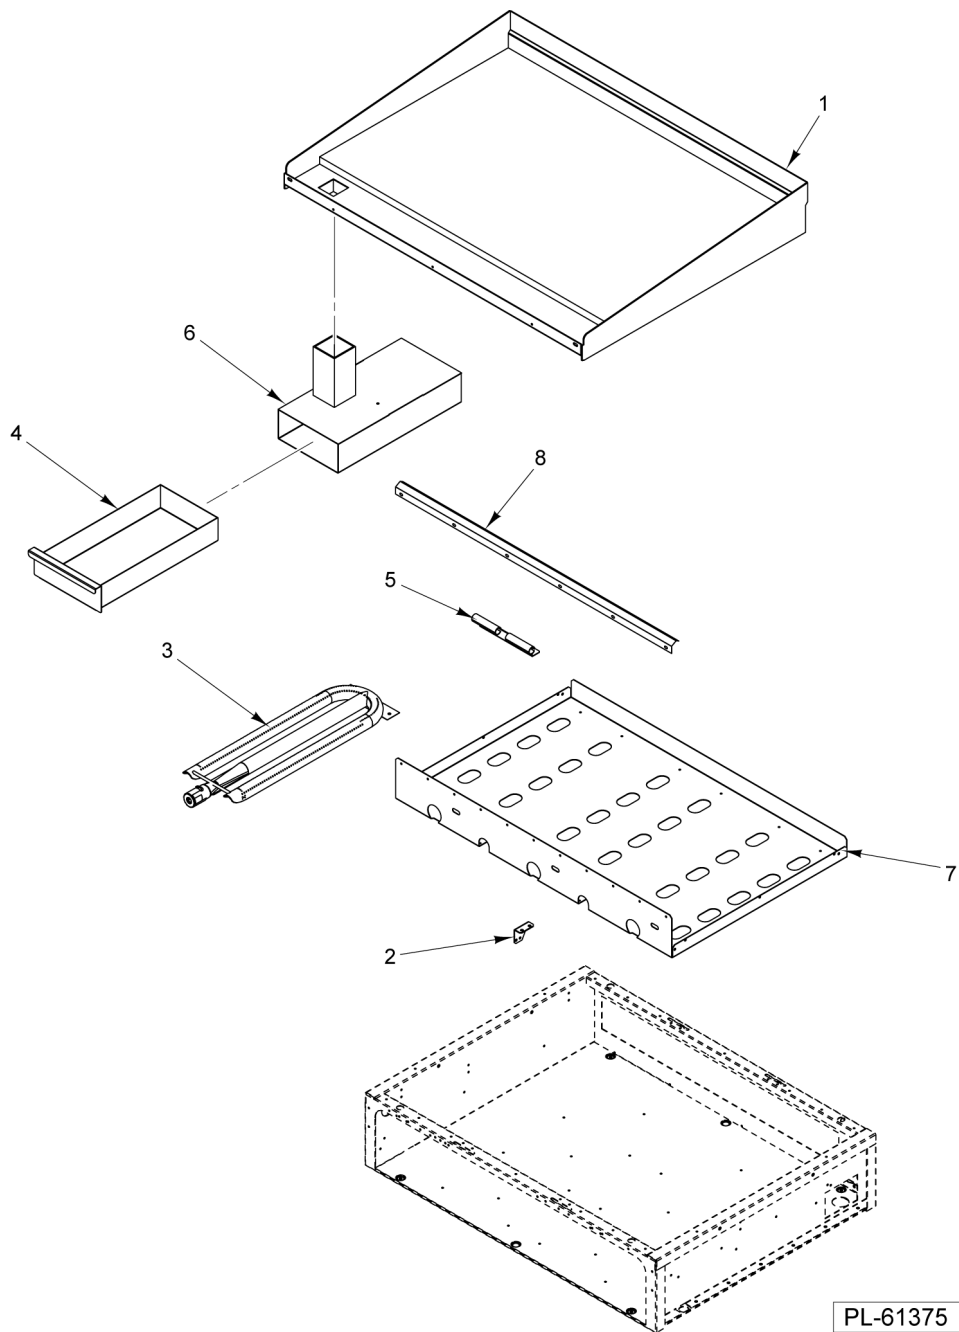

**GRIDDLE TOP MODULE
(36 INCH)
(STARTING S/N 481938362)**

**GRIDDLE TOP MODULE
(36 INCH)
(STARTING S/N 481938362)**

ILLUS. PL-61375	PART NO.	NAME OF PART	AMT.
1	00-961911-0000A	Griddle Plate Assy. (36 In.).....	1
2	00-961823	Mount - Pilot.....	1
3	00-926509-0000A	Burner - Griddle XL.....	3
*4	00-922354	Grease Can.....	1
5	00-921074	Flash Tube - Griddle.....	1
6	00-961679	Drawer Assy.....	1
7	00-961729-00036	Tray - Burner.....	1
8	00-961827-00036	Seal - Top.....	1

* Size has changed, still fits older units.