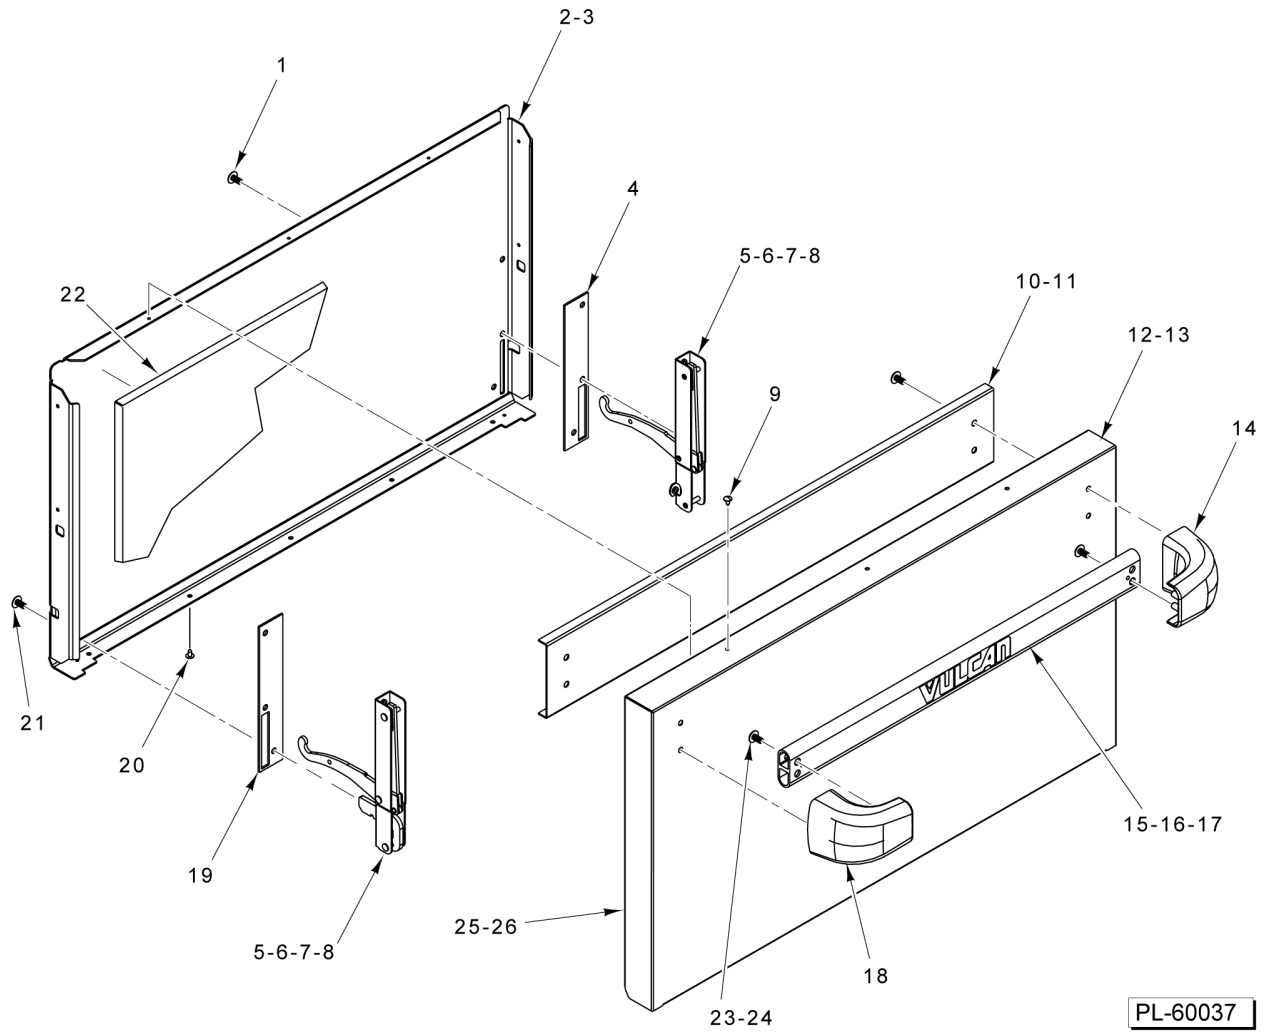

**DOOR ASSEMBLY
(BEFORE 10/31/2014)**

**DOOR ASSEMBLY
(BEFORE 10/31/2014)**

ILLUS.	PART NO.	NAME OF PART	AMT.
PL-60037			
1	00-723369	Mach. Screw 1/4-20 x 1/2 Phil. Truss Hd.....	3
2	00-922030	Liner - Door (24 In.).....	1
3	00-921022	Liner - Door (30 In.).....	1
4	00-921033	Insulator - Door Hinge.....	1
5	00-913102-00375	Kit - Door Hinge (Incls Items 6 thru 8).....	AR
6	00-497027-00001	Hinge - Door Spring (RH).....	1
7	00-497027-00002	Hinge - Door Spring (LH).....	1
8	00-497029-00001	Door Hinge Stop.....	2
9	00-730240	Mach. Screw #8 x 1/2.....	3
10	00-922134	Reinforcement - Door (24 In.).....	1
11	00-922133	Reinforcement - Door (30 In.).....	1
12	00-921781	Panel - Door (24 In.).....	1
13	00-921749	Panel - Door (30 In.).....	1
14	00-922118	Bracket - Handle.....	1
15	00-961400-00024	Handle - Oven (24").....	1
16	00-961400-00036	Handle - Oven (36").....	1
*17	00-913159-00003	Kit - Door Handle (30 In.) (Wolf).....	1
18	00-922118	Bracket - Handle.....	1
19	00-921033	Insulator - Door Hinge.....	1
20	00-730240	Mach. Screw #8 x 1/2.....	3
21	00-723369	Mach. Screw 1/4-20 x 1/2 Phil. Truss Hd.....	3
22	00-921102	Insulation - Door 30 (In.).....	1
23	00-921891	Screw.....	4
24	00-927434	Washer.....	4
25	00-922700-00A24	Door Assy. (24 In.).....	1
26	00-922700-00A30	Door Assy. (30 In.).....	1

* No Longer Available