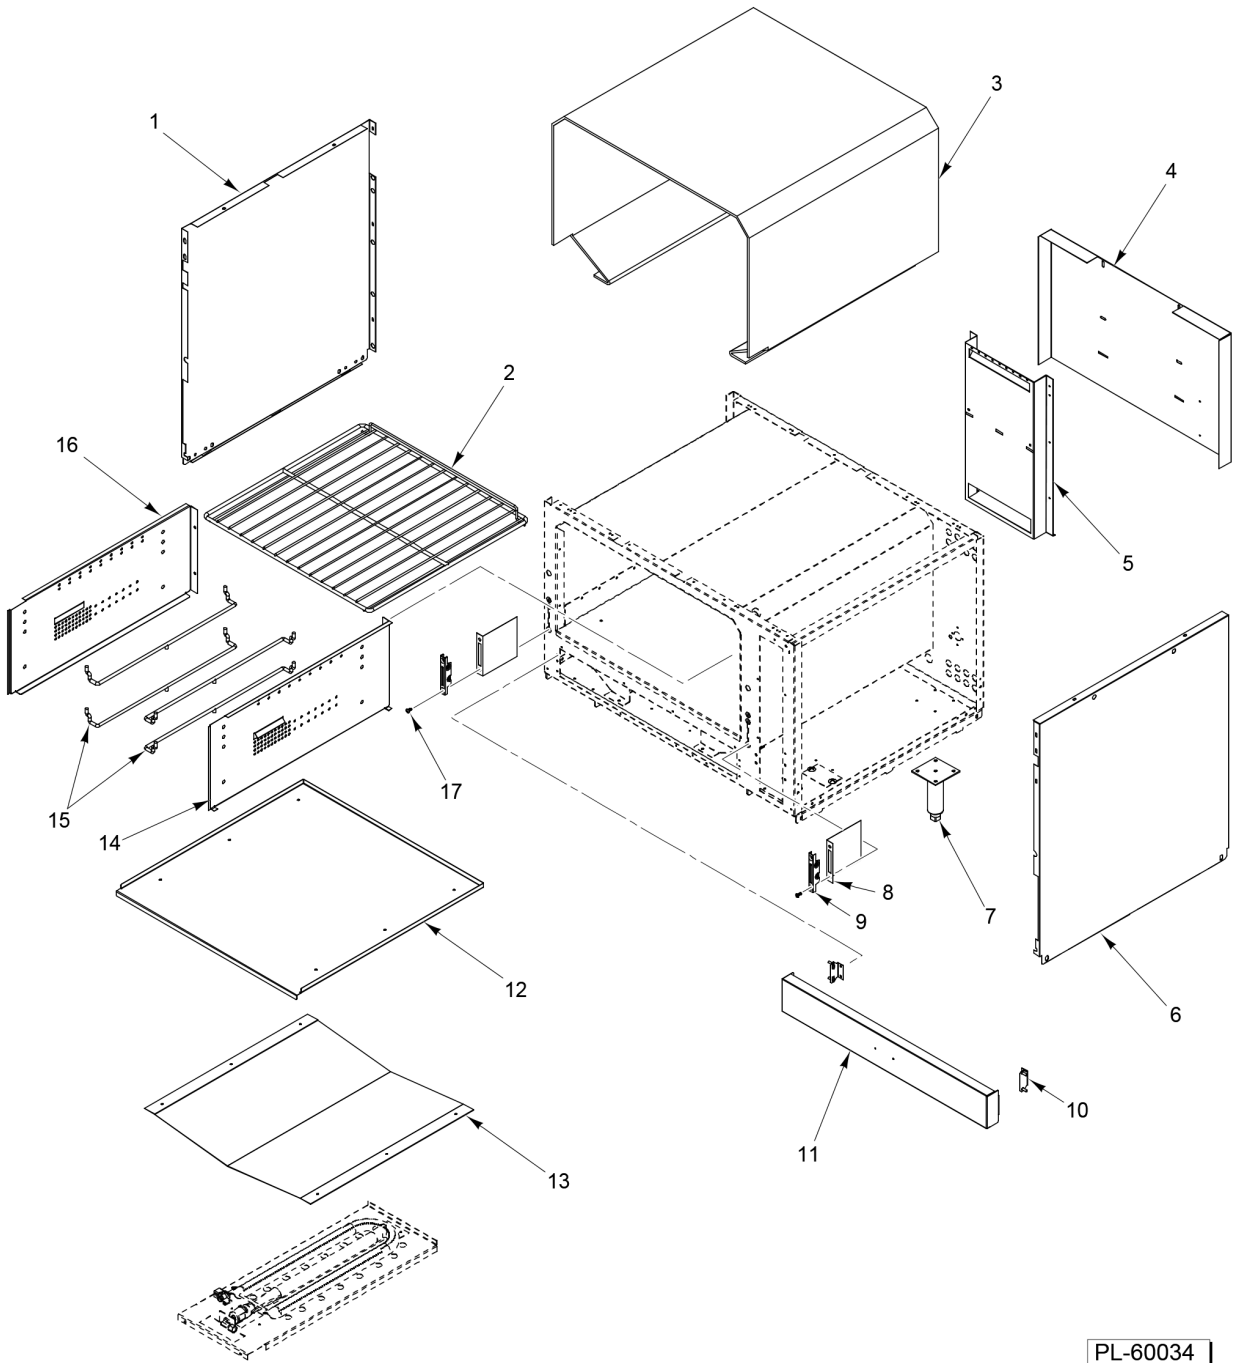

PL-60034

**STANDARD OVEN CAVITY
(30 INCH)**

**STANDARD OVEN CAVITY
(30 INCH)**

ILLUS.	PART NO.	NAME OF PART	AMT.
PL-60034			
1	00-921807	Panel - Side.....	1
2	00-921010-0000A	Oven Rack (30 In.).....	2
3	00-921035	Insulation Blanket.....	1
4	00-921723	Flue - Rear.....	1
5	00-921799	Channel - Back Flue.....	1
6	00-921807	Panel - Side.....	1
7	00-413112-00012	Leg - Plate Mount (6 In.).....	4
8	00-921095	Insulation - Door Hinge.....	2
9	00-497029-00001	Door Hinge Stop.....	2
10	00-428179-000G1	Bracket - Kick Panel Mounting.....	2
11	00-921721	Kick Panel Assy.....	1
12	00-921015	Cavity Bottom (30 In.).....	1
13	00-921080	Flame Deflector.....	1
14	00-921078	Side Panel - Right.....	1
15	00-921064	Guide - Rack.....	4
16	00-921073	Side Panel - Left.....	1
17	00-723369	Mach. Screw 1/4-20 x 1/2 Phil. Truss Hd.....	4