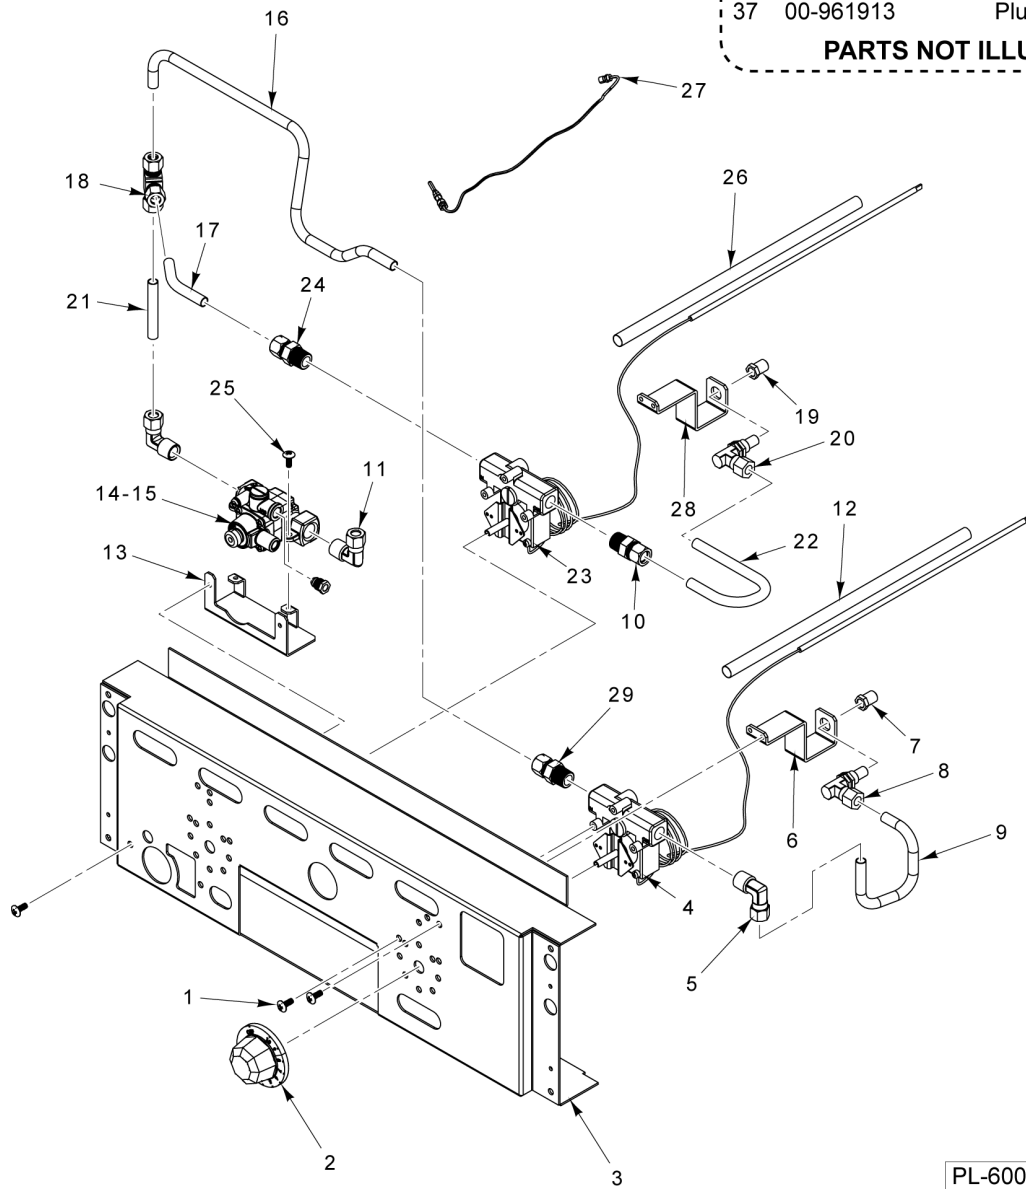

30	00-498096-0550P	Thermostat, Griddle
31	00-719376	Elbow 3/8 x 3/8
32	00-961904	Elbow 1/4 CC x Nozzle
33	00-961906	Elbow 3/8 NPT x 1/4 CC
34	00-961919	Plug 1/4
35	00-961907	Tube 1/4, 90 Deg.
36	00-961517	Fitting 1/4 CC Male
37	00-961913	Plug

PARTS NOT ILLUSTRATED

PL-60024

**THERMOSTAT GRIDDLE CONTROL ASSEMBLY
(24 INCH)**