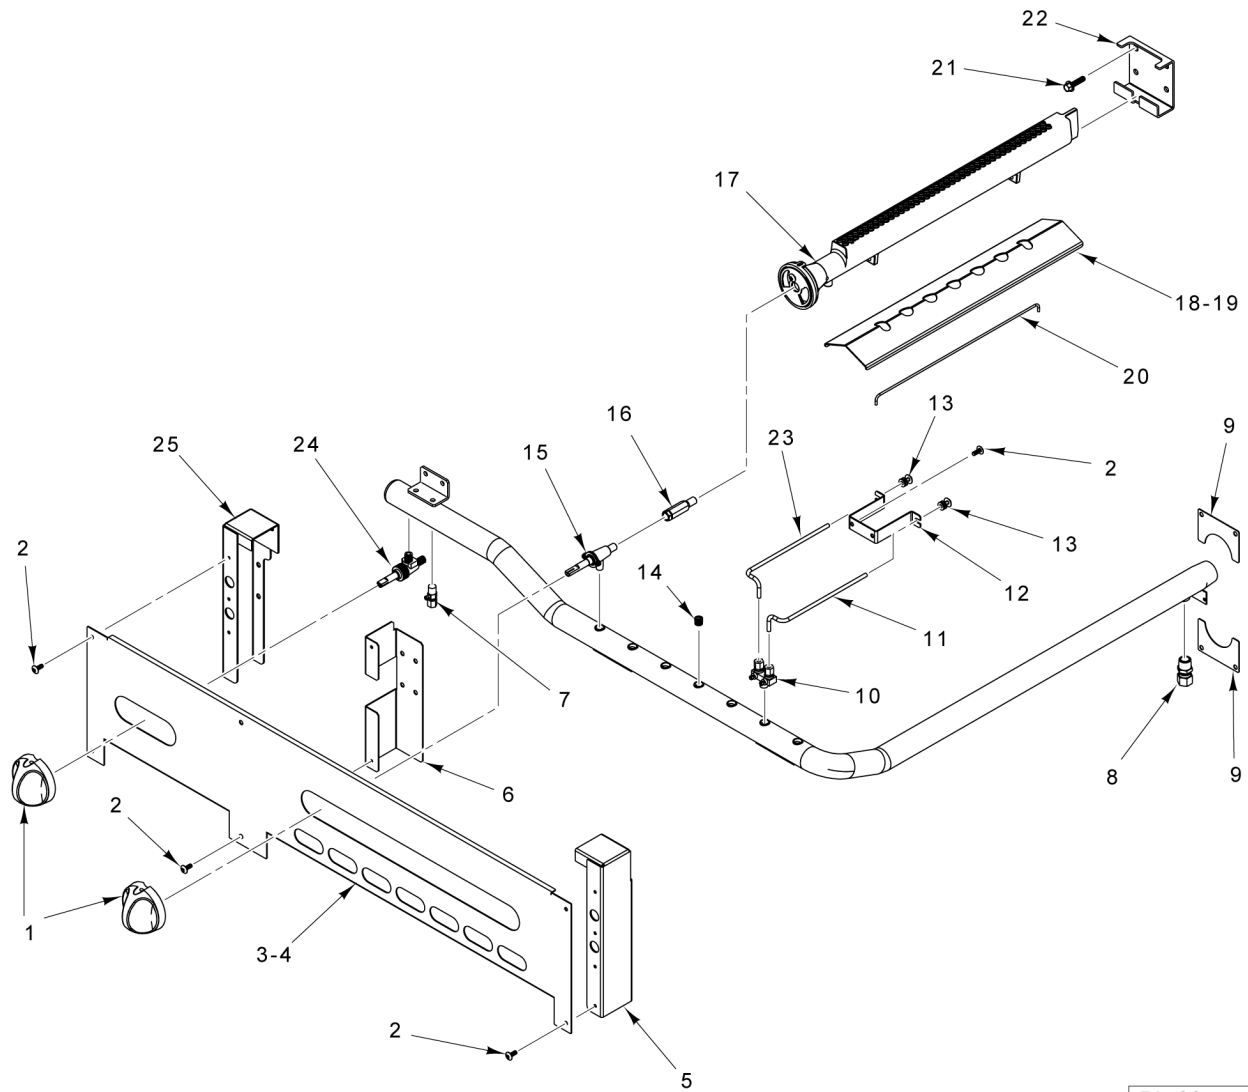

PL-60457

CHARBROILER BURNER AND MANIFOLD

CHARBROILER BURNER AND MANIFOLD

ILLUS. PL-60457	PART NO.	NAME OF PART	AMT.
1	00-428300-00001	Knob.....	AR
2	00-730228	Self-Tapping Screw 10-24 x 1/2 Phil. Truss Hd.....	AR
3	00-962142	Cover - Manifold.....	1
4	00-922643	Cover - Manifold (24 In.).....	1
5	00-922358-00001	Bracket - Manifold Cover (RH).....	1
6	00-922642	Bracket - Manifold.....	1
7	00-719189	Valve - Manual Griddle.....	1
8	FP-085-42	Fitting - Tube (7/16 TBG X 3/8 MPT).....	1
9	00-922884	Plate - Seal.....	2
10	00-420786-00001	Valve - Pilot (Dual).....	AR
11	00-922630-00001	Tubing.....	AR
12	00-710409	Bracket - Pilot.....	AR
13	00-719135	Top - Pilot (SST).....	AR
14	00-719363	Plug 1/8 NPT Countersink.....	AR
15	00-921999	Valve - Manifold.....	AR
16	00-926523	Valve - Extension.....	AR
17	00-710406-0000A	Burner Assy.....	AR
18	00-922644	Deflector (RH 24 In.).....	1
19	00-700416	Deflector.....	AR
20	00-710455	Burner Rod.....	AR
21	00-922154	Screw 1/4-20 x 1 Hex Hd.....	AR
22	00-922625	Support - Burner.....	AR
23	00-922630-00002	Tubing.....	AR
24	00-719221	Valve - Manual.....	2
25	00-922358-00002	Bracket - Manifold Cover (LH).....	1