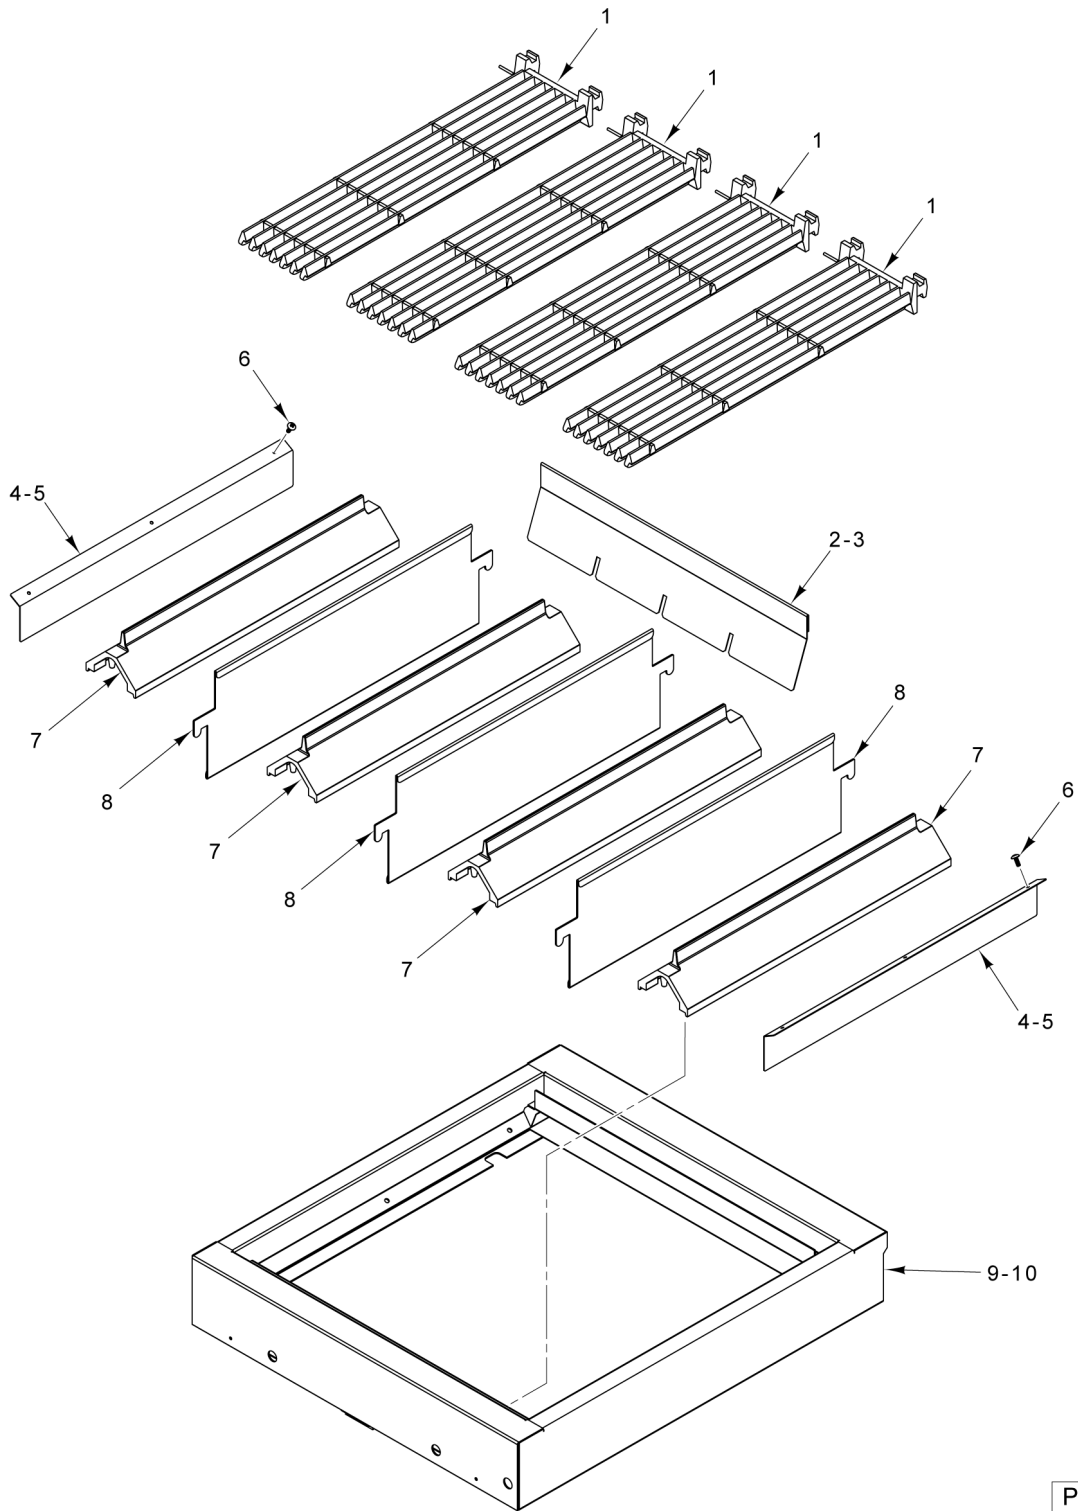

\* (See Orifice Chart)

PL-60027

**GRIDDLE/BROILER PANELS**

**GRIDDLE/BROILER PANELS**

ILLUS.	PART NO.	NAME OF PART	AMT.
PL-60027			
1	00-921650-0000A	Griddle Plate Assy. (24 In.).....	1
2	00-922355-024GB	Tray - Crumb.....	1
3	00-417669-000G1	Tray Weldment - Drip (Broiler).....	1
4	00-922395	Panel.....	1
5	00-927686	Bracket.....	1
6	00-922355-00012	Tray - Crumb.....	1
7	00-922865-00012	Deflector (12 In.).....	1
8	00-927672	Panel - Griddle/Broiler.....	1
9	00-922356-012GB	Cover - Manifold (12 In.).....	1
10	00-922358-00002	Bracket - Manifold Cover (LH).....	1
11	00-927676	Support - Bracket.....	1
12	00-922393	Bracket - Support.....	1
13	00-927686	Bracket.....	1
14	00-922394	Cap - Bull Nose End (RH).....	1
15	2240-2241	Grommet.....	1