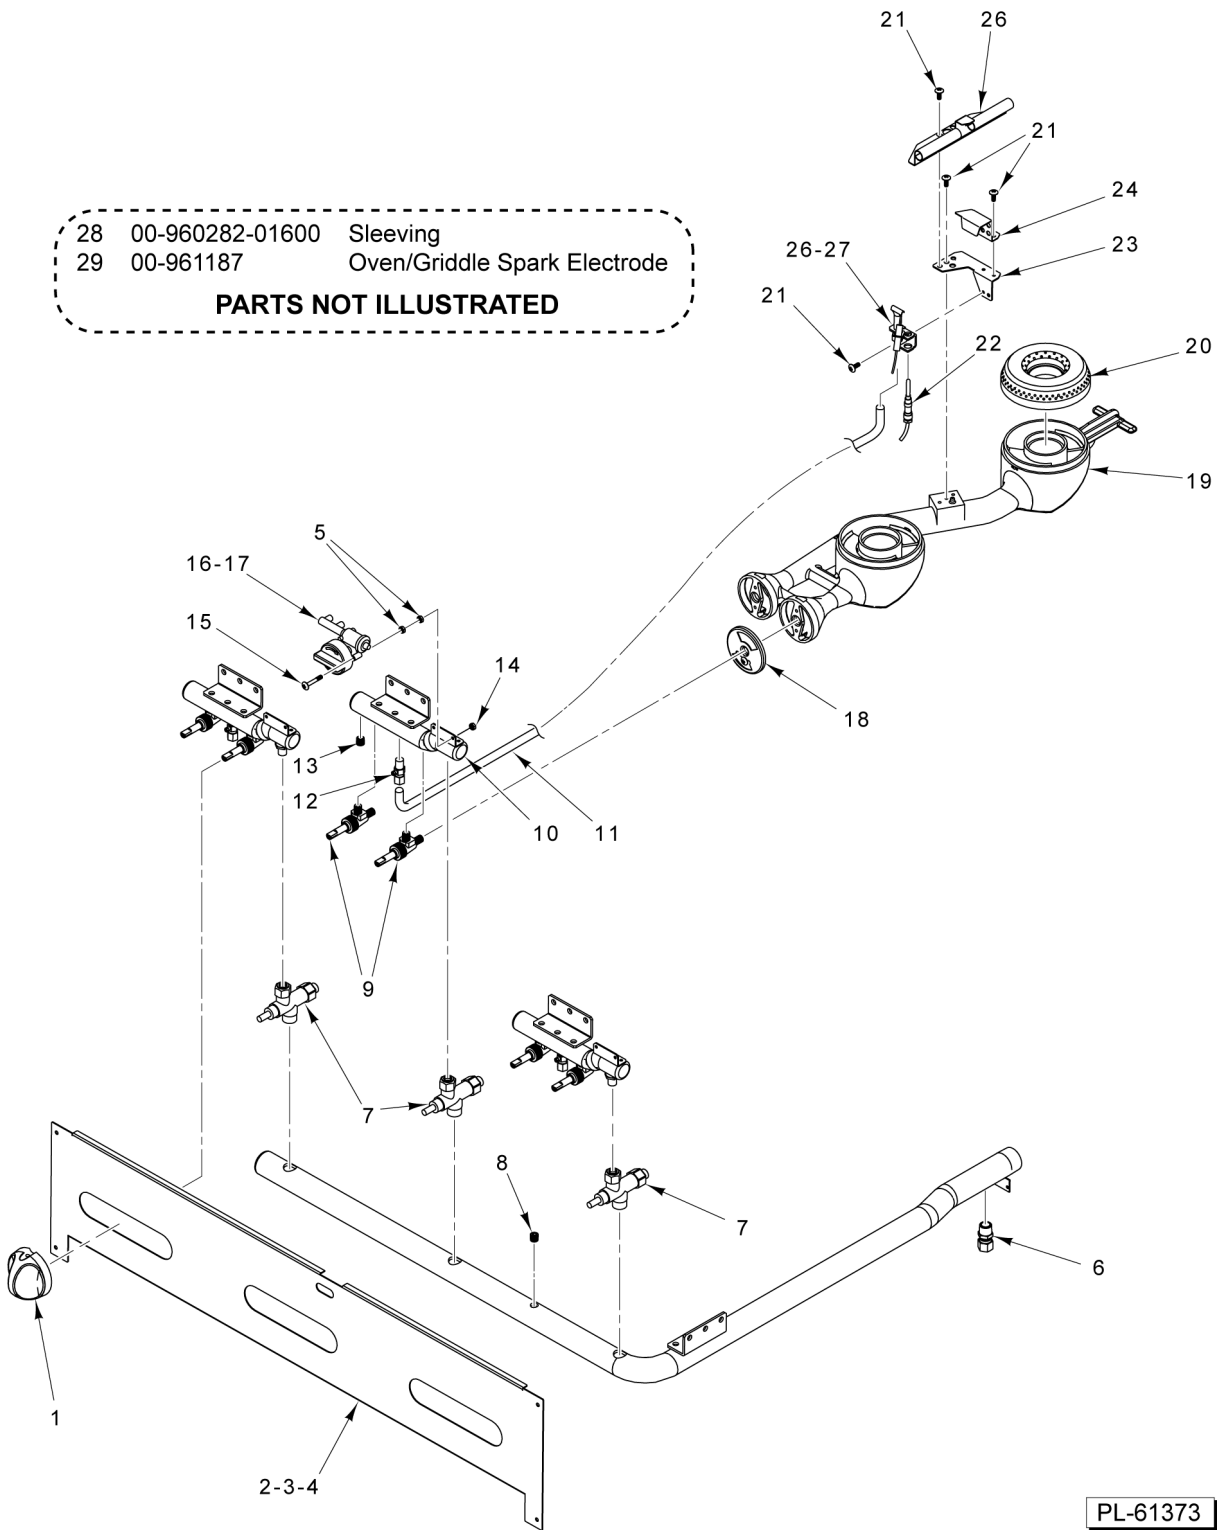

28 00-960282-01600 Sleeving
29 00-961187 Oven/Griddle Spark Electrode
PARTS NOT ILLUSTRATED

**TOP BURNER & MANIFOLD
(FLAME SAFETY OPTION)
(STARTING S/N 481938362)**

**TOP BURNER & MANIFOLD
(FLAME SAFETY OPTION)
(STARTING S/N 481938362)**

ILLUS. PL-61373	PART NO.	NAME OF PART	AMT.
1	00-428300-00001	Knob.....	AR
2	00-960278-00012	Cover - Manifold (12 In.).....	1
3	00-960278-00024	Cover - Manifold (24 In.) (T-Stat).....	1
4	00-960278-00036	Cover - Manifold (36 In.).....	1
5	00-960496	Nut 6-32 Hex.....	AR
6	FP-085-42	Fitting - Tube (7/16 TBG X 3/8 MPT).....	1
7	00-960277	Valve - Safety.....	AR
8	00-719363	Plug 1/8 NPT Countersink.....	1
9	00-719221	Valve - Manual.....	AR
10	00-960222	Manifold - Burner.....	AR
11	00-426505-00018	Tube - Flex (1/4 x 18 In.).....	AR
12	00-404738-00003	Valve - Pilot.....	AR
13	00-719363	Plug 1/8 NPT Countersink.....	AR
14	00-730535	Nut 6-32 Hex KEPS.....	AR
15	00-960495	Screw 6-32 x 1-1/4.....	AR
16	00-944254	Knob (Igniter).....	AR
17	00-944255-00002	Igniter (Rotary) (2-Pole).....	AR
18	00-719329	Air Mixer Assy.....	AR
19	00-763209-000A1	Open Top Burner (Venturi).....	AR
20	00-417608-00001	Burner Head.....	AR
21	00-730228	Self-Tapping Screw 10-24 x 1/2 Phil. Truss Hd.....	AR
22	00-412788-00020	Thermocouple (20 In.).....	AR
23	00-960238	Mount - Pilot Safety.....	AR
24	00-960239	Shield - Pilot Safety.....	AR
25	00-960237	Flash Tube.....	AR
26	00-922547-00001	Pilot Assy. (NAT).....	AR
27	00-922547-00002	Pilot Assy. (LP).....	AR
28	00-960282-01600	Sleeving (Fiberglass) (5/16 Dia. x 16 In. Lg.) (Black).....	AR
29	00-961187	Oven / Griddle Spark Electrode.....	AR
*		.....	AR

* ENTIRE PAGE STARTING S/N 481938362