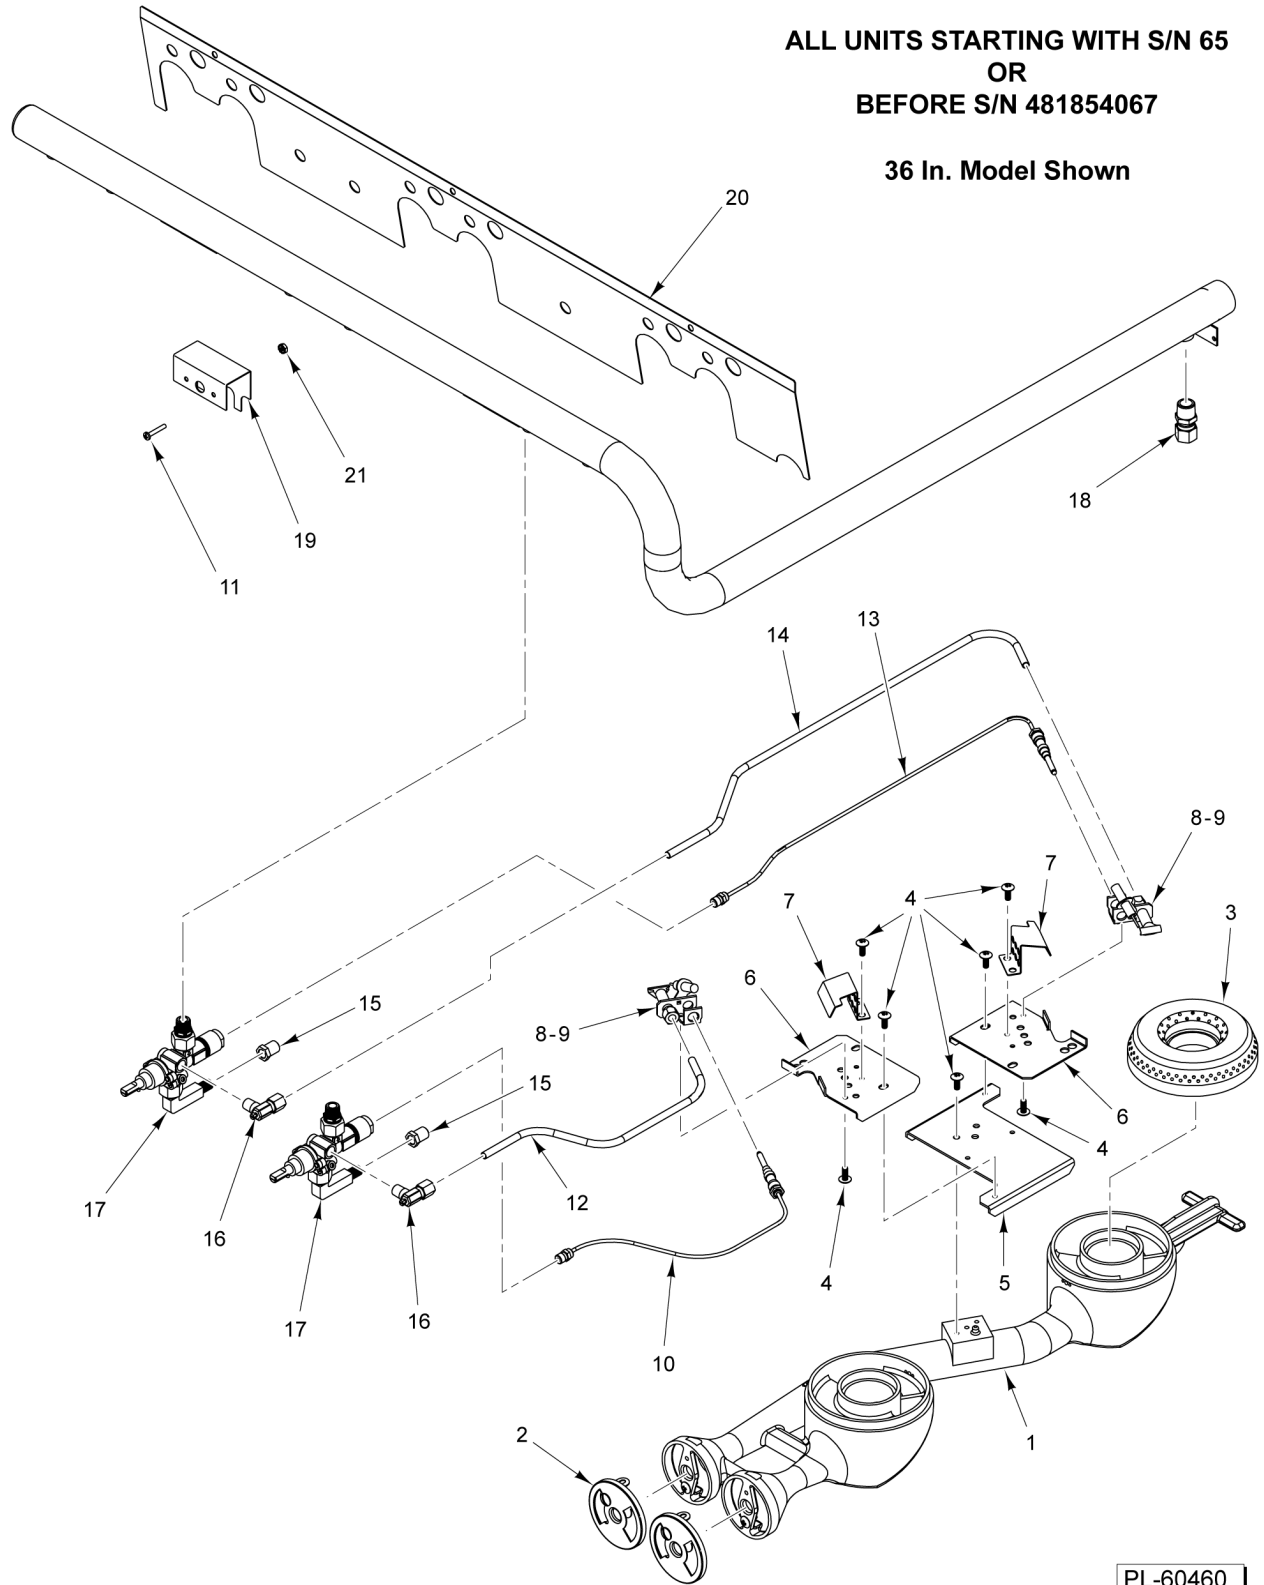

**ALL UNITS STARTING WITH S/N 65
OR
BEFORE S/N 481854067**

36 In. Model Shown

**TOP BURNER AND MANIFOLD
(FLAME SAFETY OPTION)**

**TOP BURNER AND MANIFOLD
(FLAME SAFETY OPTION)**

ILLUS.	PART NO.	NAME OF PART	AMT.
PL-60460			
1	00-763209-000A1	Open Top Burner (Venturi).....	1
2	00-719329	Air Mixer Assy.....	6
3	00-417608-00001	Burner Head.....	6
4	00-730228	Self-Tapping Screw 10-24 x 1/2 Phil. Truss Hd.....	AR
5	00-922514	Plate - Pilot Mounting.....	3
6	00-922515	Plate - Mounting (Adjustable).....	6
7	00-922517	Shield - Electrode.....	6
8	00-922547-00001	Pilot Assy. (NAT).....	6
9	00-922547-00002	Pilot Assy. (LP).....	6
10	00-412788-00020	Thermocouple (20 In.).....	3
11	00-944267	Screw 6-32 x 13/16 Phil. Pan Hd.....	6
12	00-426505-00018	Tube - Flex (1/4 x 18 In.).....	3
13	00-412788-00036	Thermocouple (36 In.).....	3
14	00-426505-00033	Tubing - Pilot Flex 1/4 O.D. x 33 In.....	3
*15		Orifice.....	AR
16	00-404193-00001	Valve - Pilot.....	6
17	00-922518-0000A	Valve Assy. (Flame Safety).....	6
18	FP-085-42	Fitting - Tube (7/16 TBG X 3/8 MPT).....	1
19	00-922598-00002	Cover - Igniter.....	3
20	00-922558-00036	Shield - Heat.....	1
21	00-730535	Nut 6-32 Hex KEPS.....	6

* (See Orifice Chart)