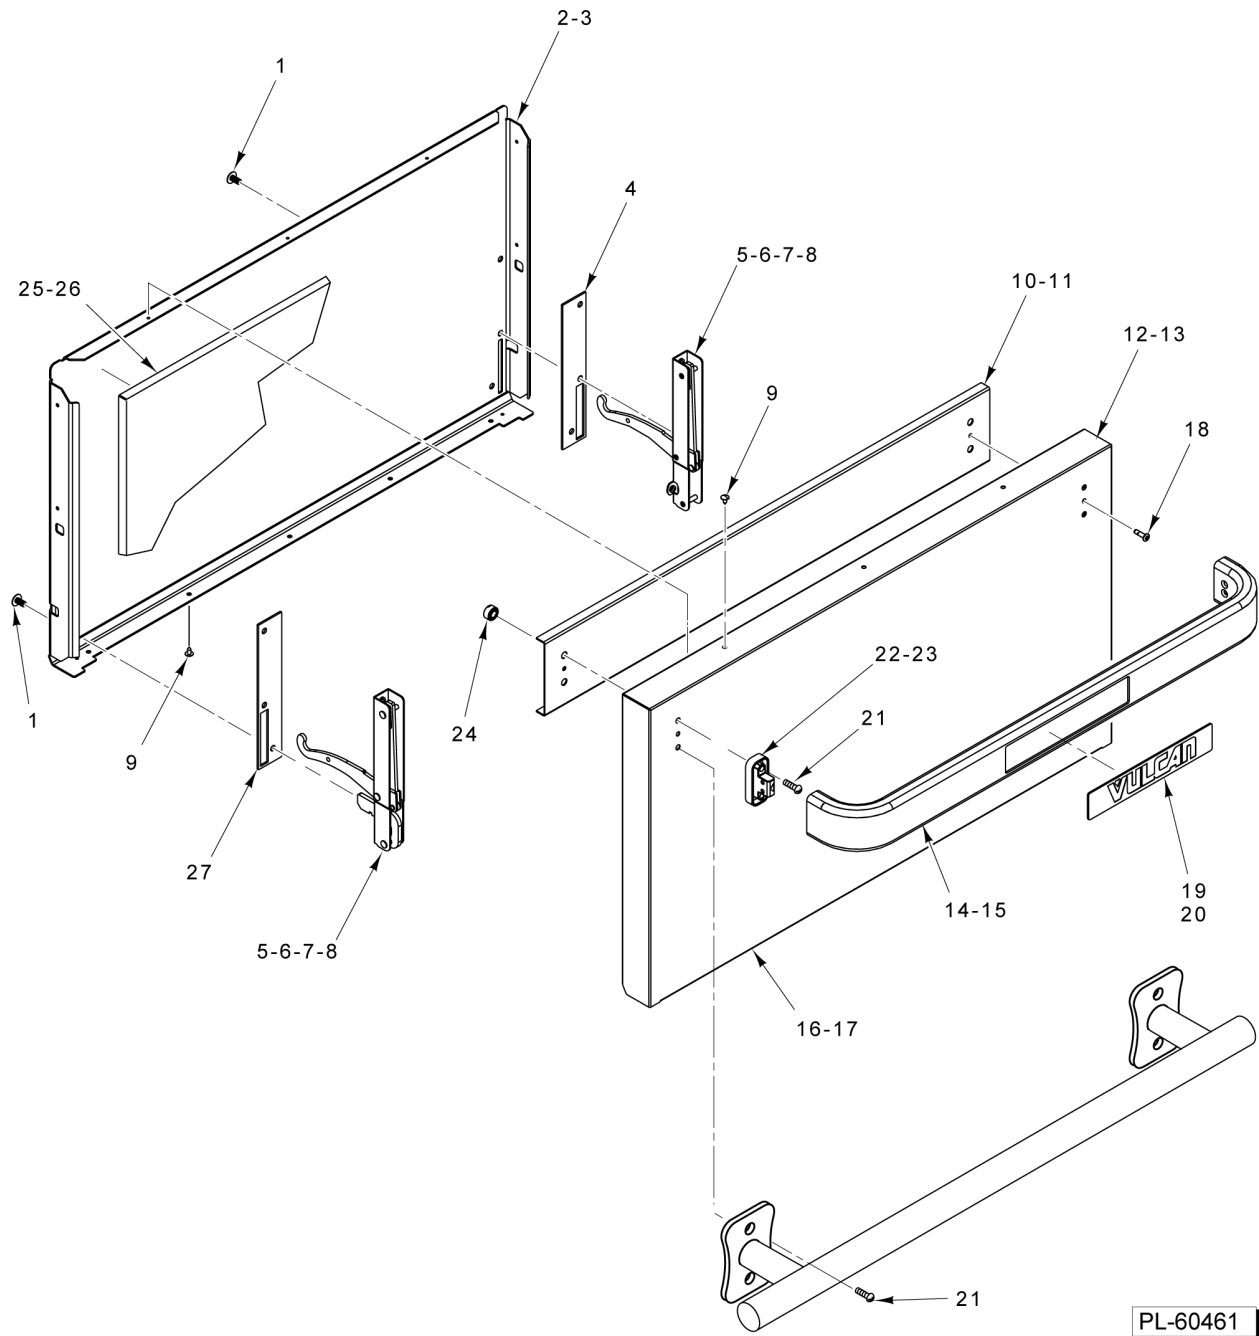

**DOOR ASSEMBLY
(STARTING 10/31/2014)**

**DOOR ASSEMBLY
(STARTING 10/31/2014)**

ILLUS.	PART NO.	NAME OF PART	AMT.
PL-60461			
1	00-723369	Mach. Screw 1/4-20 x 1/2 Phil. Truss Hd.....	AR
2	00-922030	Liner - Door (24 In.).....	1
3	00-921022	Liner - Door (30 In.).....	1
4	00-921033	Insulator - Door Hinge.....	1
5	00-913102-00375	Kit - Door Hinge (Incls Items 6 thru 8).....	1
6	00-497027-00001	Hinge - Door Spring (RH).....	1
7	00-497027-00002	Hinge - Door Spring (LH).....	AR
8	00-497029-00001	Door Hinge Stop.....	AR
9	00-730240	Mach. Screw #8 x 1/2.....	3
10	00-922702-00024	Reinforcement - Door (24 In.).....	1
11	00-922702-00030	Reinforcement - Door (30 In.).....	1
12	00-922701-00024	Panel - Door (24 In.).....	1
13	00-922701-00030	Panel - Door (30 In.).....	1
14	00-960355-00024	Handle - Door (24 In.).....	1
15	00-961400-00036	Handle - Oven (36").....	1
16	00-922700-00A24	Door Assy. (24 In.).....	1
17	00-922700-00A30	Door Assy. (30 In.).....	1
18	RS-033-05	Screw.....	2
19	00-957916-00007	Logo (Vulcan).....	1
20	00-957809-00001	Logo (Wolf).....	1
21	00-723369	Mach. Screw 1/4-20 x 1/2 Phil. Truss Hd.....	AR
22	00-961400-00024	Handle - Oven (24").....	2
23	00-961400-00036	Handle - Oven (36").....	2
24		Nut - Locking 1/4-20	4
25	00-923529	Insulation - Door (24 In.).....	1
26	00-921102	Insulation - Door (30 In.).....	1
27	00-921033	Insulator - Door Hinge.....	1