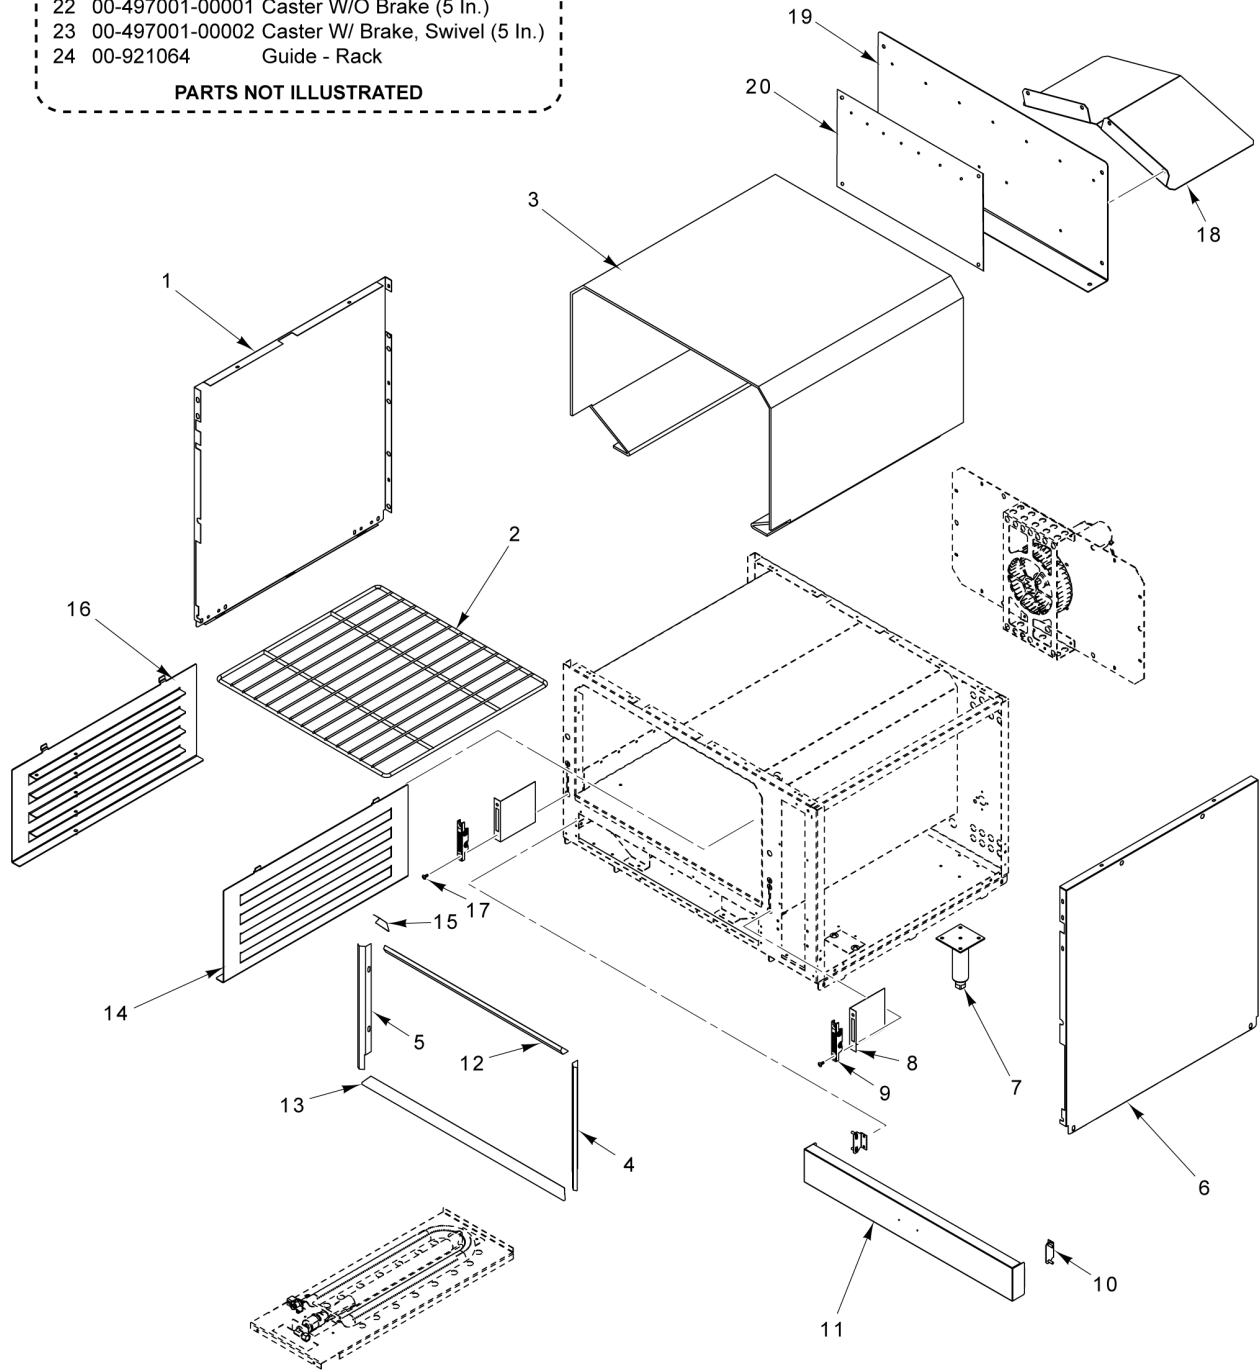

- 21 00-405016-00001 Cord - Electric (120 V.)
- 22 00-497001-00001 Caster W/O Brake (5 In.)
- 23 00-497001-00002 Caster W/ Brake, Swivel (5 In.)
- 24 00-921064 Guide - Rack

PARTS NOT ILLUSTRATED

PL-60035

**CONVECTION OVEN CAVITY
(30 INCH)**

**CONVECTION OVEN CAVITY
(30 INCH)**

ILLUS.	PART NO.	NAME OF PART	AMT.
PL-60035			
1	00-921807	Panel - Side.....	1
2	00-921010-0000A	Oven Rack (30 In.).....	2
3	00-921035	Insulation Blanket.....	1
4	00-921536	Side Seal - Right.....	1
5	00-921513	Side Seal - Left.....	1
6	00-921807	Panel - Side.....	1
7	00-413112-00012	Leg - Plate Mount (6 In.).....	4
8	00-921095	Insulation - Door Hinge.....	2
9	00-497029-00001	Door Hinge Stop.....	2
10	00-428179-000G1	Bracket - Kick Panel Mounting.....	2
11	00-921721	Kick Panel Assy.....	1
12	00-921512	Seal - Top.....	1
13	00-921537	Seal - Bottom.....	1
14	00-961323	Guide - Rack.....	1
15	00-921514	Seal - Corner.....	2
16	00-961323	Guide - Rack.....	1
17	00-723369	Mach. Screw 1/4-20 x 1/2 Phil. Truss Hd.....	4
18	00-921093	Guard - Motor.....	1
19	00-921529	Bracket - Convection Oven.....	1
20	00-921410	Cover - Flue.....	1
21	00-405016-00001	Cord - Electric Supply (120 V. Only).....	1
22	00-497001-00001	Caster W/O Brake (5 In.).....	AR
23	00-497001-00002	Caster W/ Brake, Swivel (5 In.).....	AR
24	00-921064	Guide - Rack.....	AR