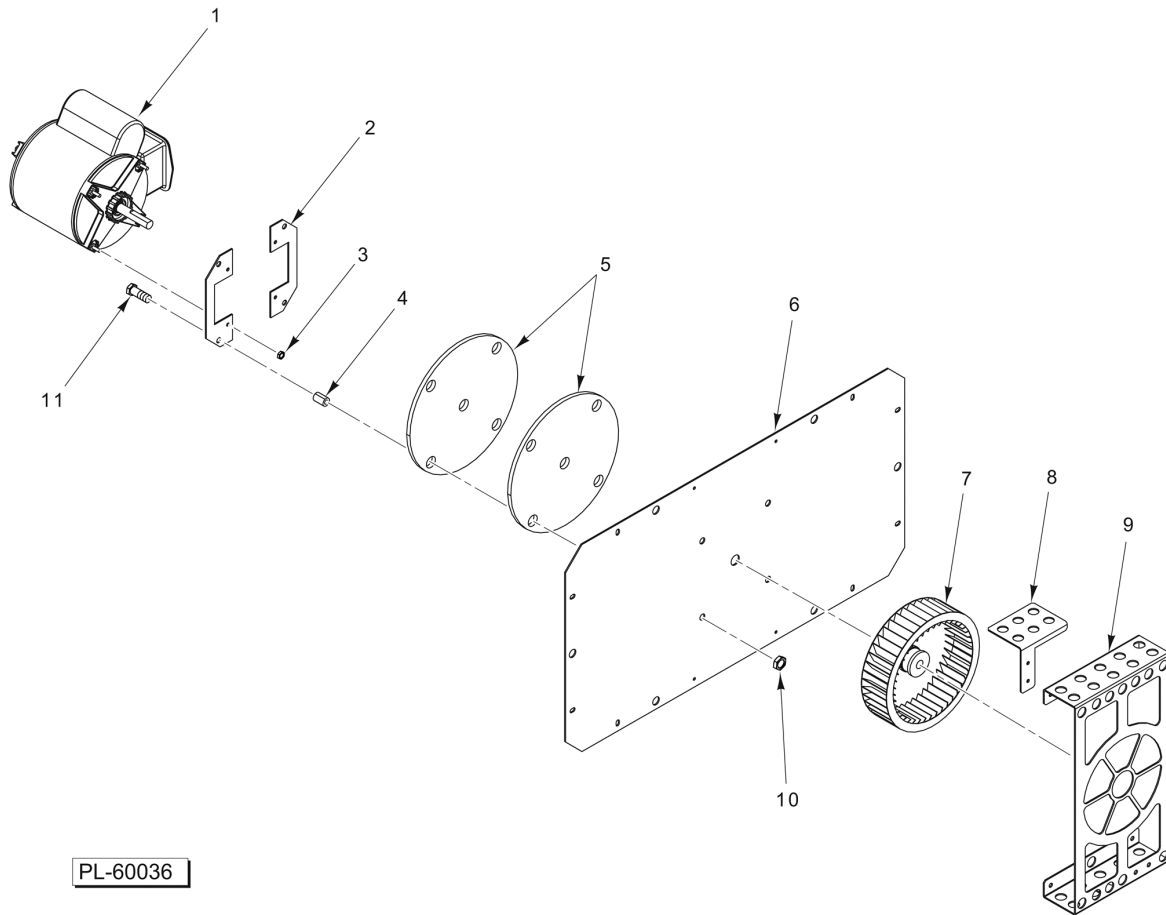

**CONVECTION OVEN CAVITY  
(30 INCH)**

**CONVECTION OVEN CAVITY  
(30 INCH)**

ILLUS.	PART NO.	NAME OF PART	AMT.
PL-60035			
1	00-921807	Panel - Side.....	1
2	00-921010-0000A	Oven Rack (30 In.).....	2
3	00-921035	Insulation Blanket.....	1
4	00-921536	Side Seal - Right.....	1
5	00-921513	Side Seal - Left.....	1
6	00-921807	Panel - Side.....	1
7	00-413112-00012	Leg - Plate Mount (6 In.).....	4
8	00-921095	Insulation - Door Hinge.....	2
9	00-497029-00001	Door Hinge Stop.....	2
10	00-428179-000G1	Bracket - Kick Panel Mounting.....	2
11	00-921721	Kick Panel Assy.....	1
12	00-921512	Seal - Top.....	1
13	00-921537	Seal - Bottom.....	1
14	00-961323	Guide - Rack.....	1
15	00-921514	Seal - Corner.....	2
16	00-961323	Guide - Rack.....	1
17	00-723369	Mach. Screw 1/4-20 x 1/2 Phil. Truss Hd.....	4
18	00-921093	Guard - Motor.....	1
19	00-921529	Bracket - Convection Oven.....	1
20	00-921410	Cover - Flue.....	1
21	00-405016-00001	Cord - Electric Supply (120 V. Only).....	1
22	00-497001-00001	Caster W/O Brake (5 In.).....	AR
23	00-497001-00002	Caster W/ Brake, Swivel (5 In.).....	AR
24	00-921064	Guide - Rack.....	AR