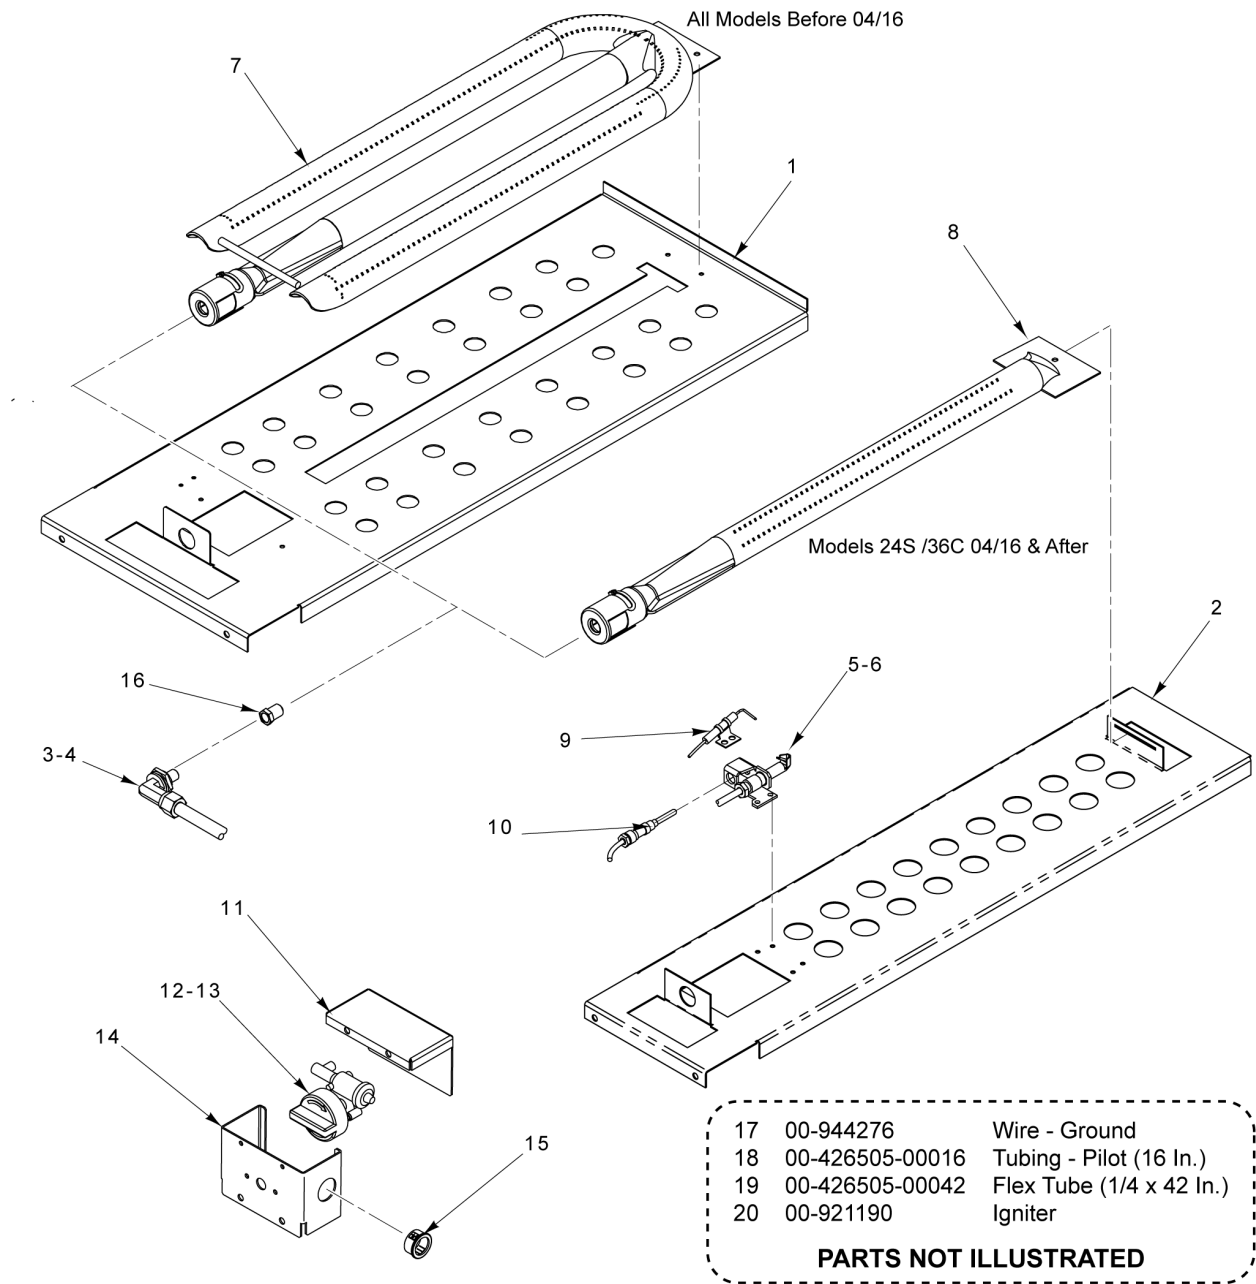

PL-60031

OVEN BURNER ASSEMBLY

OVEN BURNER ASSEMBLY

ILLUS.	PART NO.	NAME OF PART	AMT.
PL-60031			
*1	00-921023	Carrier - Burner.....	1
**2	00-960325	Carrier - Oven Burner.....	1
3	00-404079-0000F	Elbow 7/16 Orifice.....	1
4	00-418051-0000F	Hood - Orifice.....	1
5	00-426262-00001	Pilot Assy. (NAT).....	1
6	00-426262-00002	Pilot Assy. (LP).....	1
*7	00-921091-0000A	Burner - Oven Module.....	1
***8	00-413225-000G1	Burner Assy. - Oven.....	1
9	00-961187	36-Inch Oven/Griddle Electrode (36 In.) (Flame Safety Units).....	1
10	00-412788-00048	Thermocouple 48" (18 In.) (Flame Safety Units).....	1
11	00-922897	Cover (Flame Safety Units).....	1
12	00-944254	Knob (Flame Safety Units).....	1
13	00-944255-00002	Igniter (Rotary) (2-Pole) (Flame Safety Units).....	1
14	00-922896	Bracket (Flame Safety Units).....	1
15	FE-023-56	Bushing - Electric Snap (Flame Safety Units).....	1
****16		Orifice.....	1
17	00-944276	Wire - Ground (Static).....	1
18	00-426505-00016	Tubing - Pilot (16 In.).....	1
19	00-426505-00042	Flex Tube (1/4 X 42 In.).....	1
20	00-921190	Igniter.....	1

- All Models Before 04/16
- ** Models 24S and 36C - Starting 04/16; Model 36S - Starting 3/17
- *** Models 24S and 36C - Starting 04/16; Model 36S - Starting 10/17
- **** (See Orifice Chart)