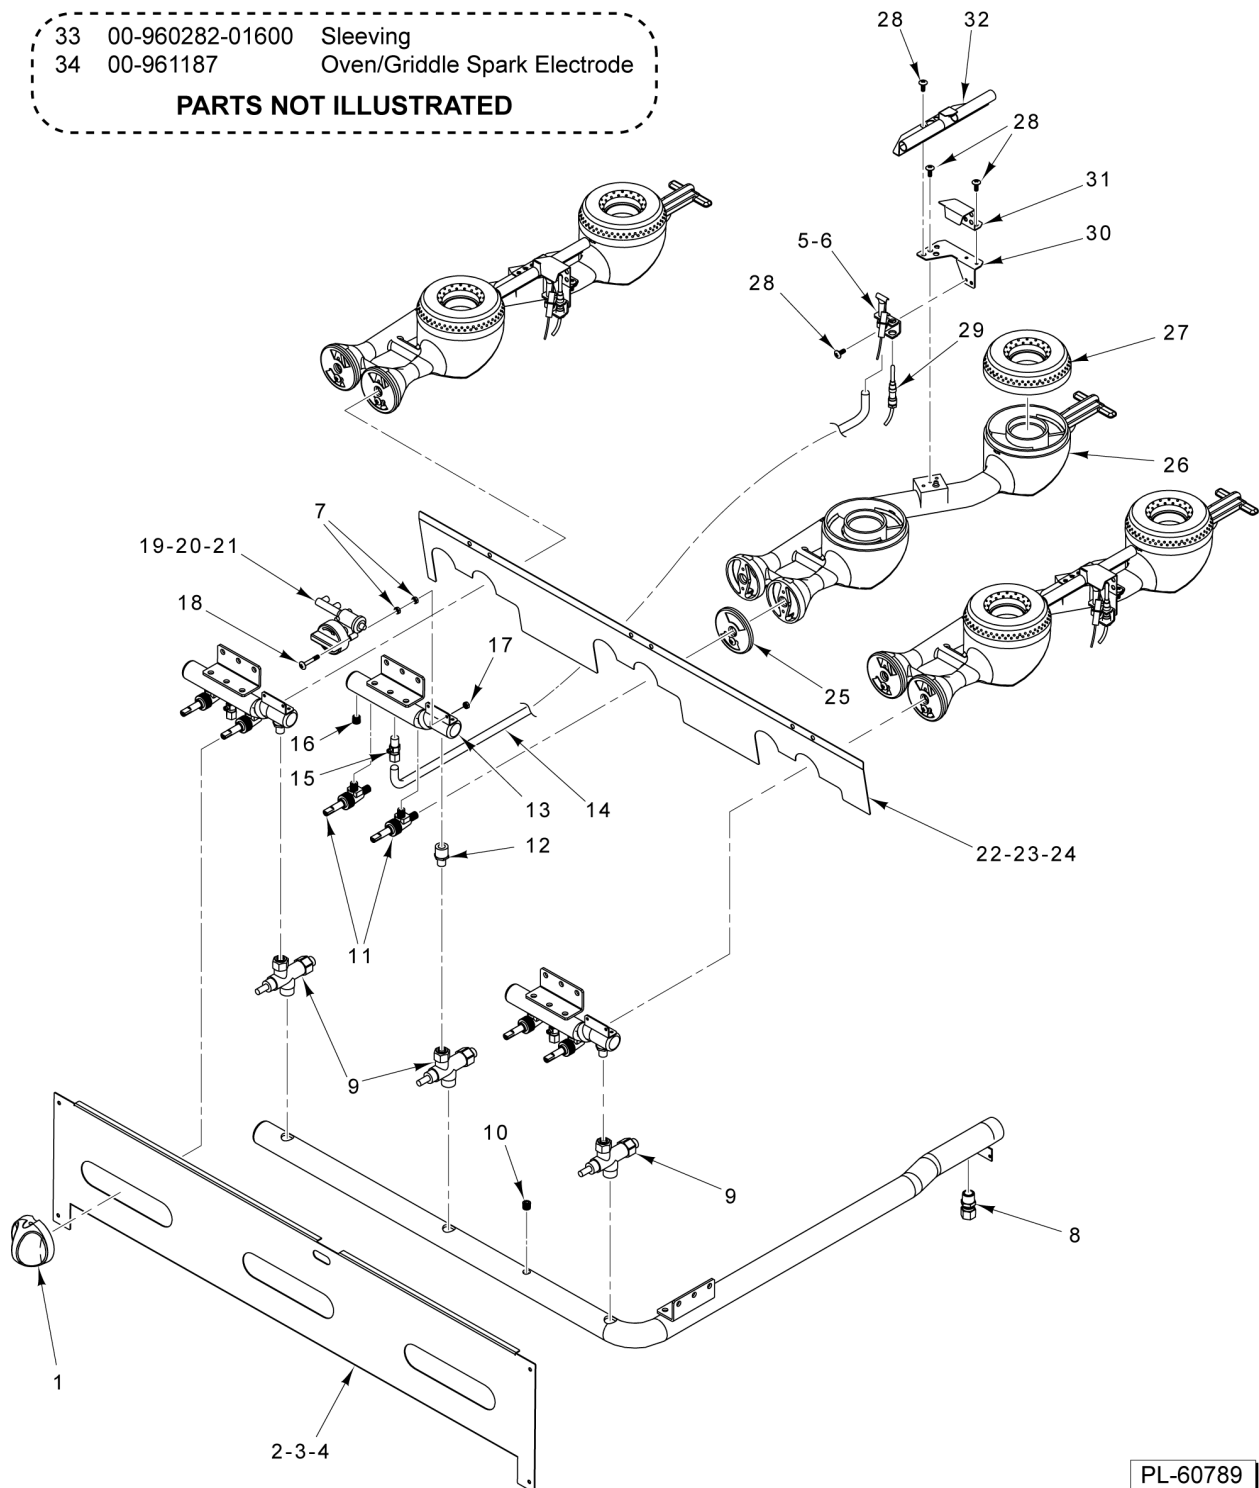

- 33 00-960282-01600 Sleeving
- 34 00-961187 Oven/Griddle Spark Electrode

PARTS NOT ILLUSTRATED

**TOP BURNER & MANIFOLD
(FLAME SAFETY OPTION)
(BEFORE S/N 481938362)**

**TOP BURNER & MANIFOLD
(FLAME SAFETY OPTION)
(BEFORE S/N 481938362)**

ILLUS.	PART NO.	NAME OF PART	AMT.
PL-60789			
1	00-428300-00001	Knob.....	AR
2	00-960278-00024	Cover - Manifold (24 In.).....	1
3	00-960278-00036	Cover - Manifold (36 In.).....	1
4	00-960278-00012	Cover - Manifold (12 In.).....	1
5	00-922547-00001	Pilot Assy. (NAT).....	AR
6	00-922547-00002	Pilot Assy. (LP).....	AR
7	00-960496	Nut 6-32 Hex.....	AR
8	FP-085-42	Fitting - Tube (7/16 TBG X 3/8 MPT).....	1
9	00-960277	Valve - Safety.....	AR
10	00-719363	Plug 1/8 NPT Countersink.....	1
11	00-719221	Valve - Manual.....	AR
12	00-960263	Adapter - Tube.....	AR
13	00-960222	Manifold - Burner.....	AR
14	00-426505-00018	Tube - Flex (1/4 x 18 In.).....	AR
15	00-404738-00003	Valve - Pilot.....	AR
16	00-719363	Plug 1/8 NPT Countersink.....	AR
17	00-730535	Nut 6-32 Hex KEPS.....	AR
18	00-960495	Screw 6-32 x 1-1/4.....	AR
19	00-944254	Knob (Igniter).....	AR
20	00-944255	Igniter (Rotary) (3-Pole).....	AR
21	00-944255-00002	Igniter (Rotary) (2-Pole).....	AR
22	00-922558-00024	Shield - Heat (24 In.).....	1
23	00-922558-00036	Shield - Heat (36 In.).....	1
24	00-922588-00012	Shield - Heat (12 In.).....	AR
25	00-719329	Air Mixer Assy.....	AR
26	00-763209-000A1	Open Top Burner (Venturi).....	AR
27	00-417608-00001	Burner Head.....	AR
28	00-730228	Self-Tapping Screw 10-24 x 1/2 Phil. Truss Hd.....	AR
29	00-412788-00020	Thermocouple (20 In.).....	AR
30	00-960238	Mount - Pilot Safety.....	AR
31	00-960239	Shield - Pilot Safety.....	AR
32	00-960237	Flash Tube.....	AR
33	00-960282-01600	Sleeving (Fiberglass) (5/16 Dia. x 16 In. Lg.) (Black).....	AR
*34	00-961187	Oven / Griddle Spark Electrode.....	AR
**		.....	AR

* Thermostatic Griddles/Ovens W/Spark Ignition (Flame Safety) Units Only
** ENTIRE PAGE BEFORE S/N 481938362