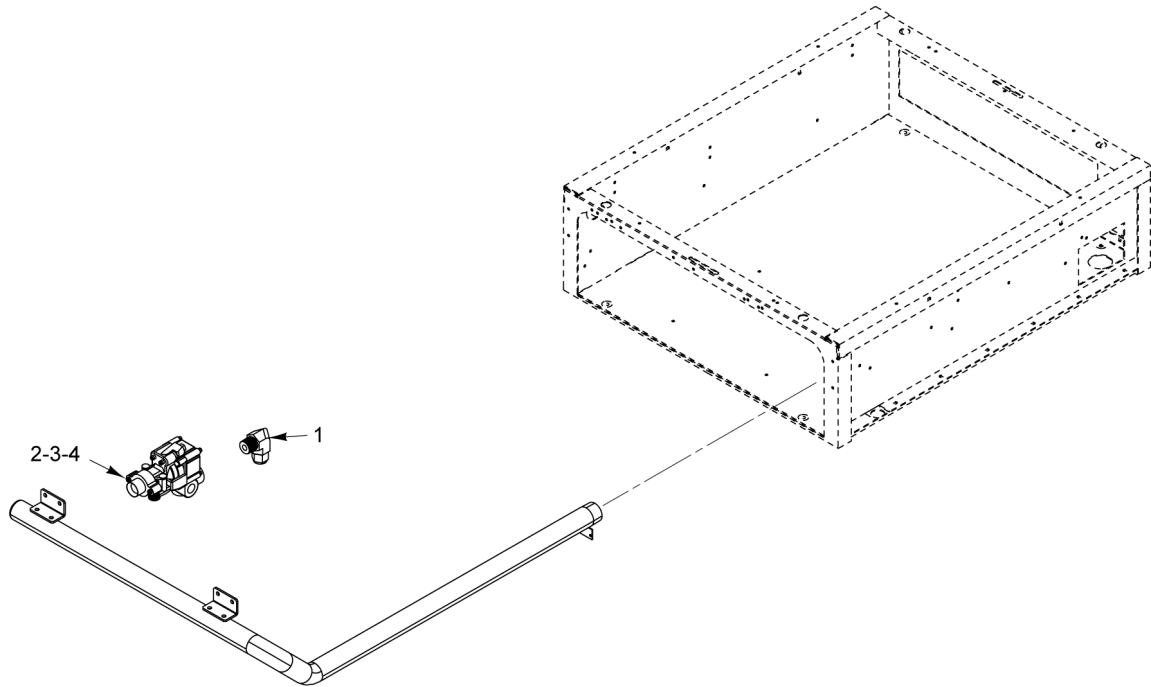

PL-65057

**STANDARD OVEN CONTROL
(24 INCH)**

**STANDARD OVEN CONTROL
(24 INCH)**

ILLUS.	PART NO.	NAME OF PART	AMT.
PL-65057			
1	00-922015	Elbow.....	1
2	00-922021	Thermostat.....	1
3	00-498356	Pipe - Flanged Thermostat Mount.....	1
4	00-417576-00005	Dial - Control (Std. Oven) (Black).....	1
5	00-922159-0000A	Valve - Safety Pilot Safety.....	1