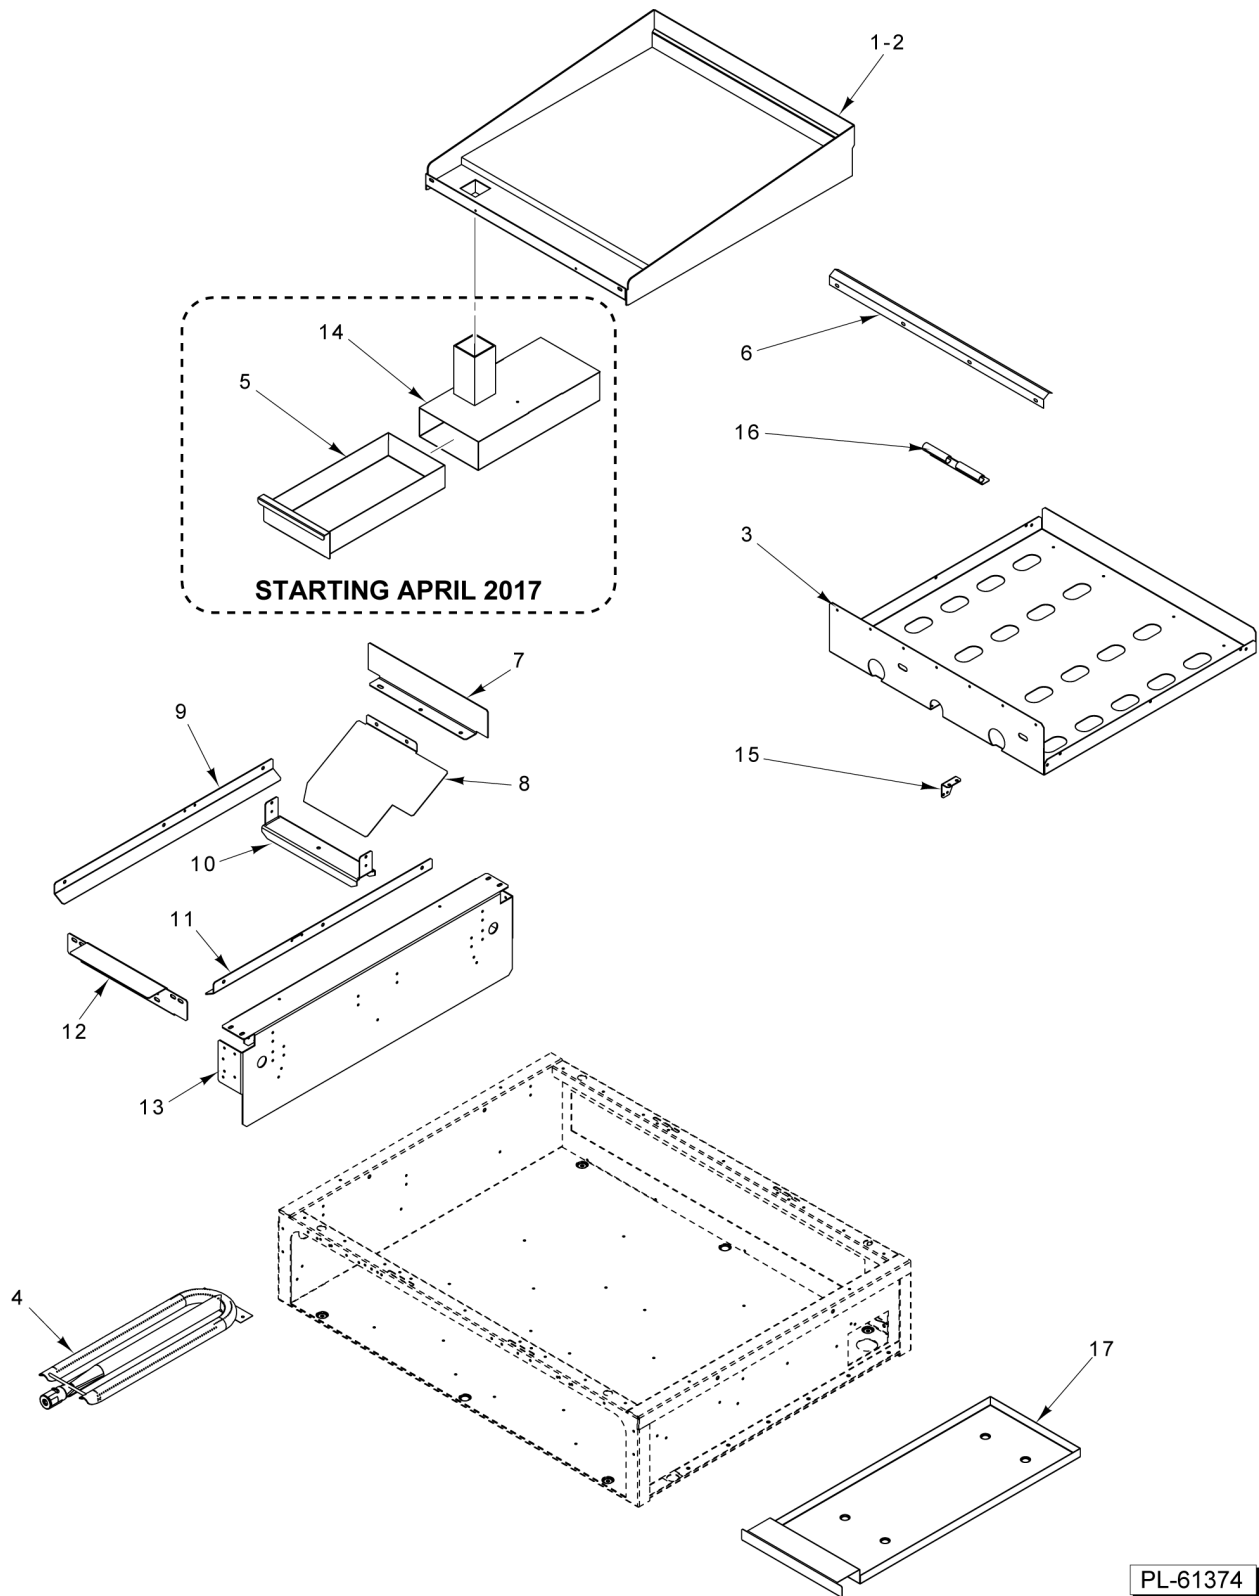

**GRIDDLE TOP MODULE
(24 INCH)
(STARTING S/N 481938362)**

**GRIDDLE TOP MODULE
(24 INCH)
(STARTING S/N 481938362)**

ILLUS. PL-61374	PART NO.	NAME OF PART	AMT.
1	00-921927-0000A	Griddle Plate Assy. (24 In.).....	1
2	00-961910-0000A	Griddle Plate Assy. (24 In.).....	1
3	00-961729-00024	Tray - Burner (24 In.).....	1
4	00-926509-0000A	Burner - Griddle XL.....	2
5	00-922354	Grease Can.....	1
6	00-961827-00024	Seal (24 In.) (Top).....	1
7	00-921782	Shield - Rear.....	1
8	00-922865-00012	Deflector (12 In.).....	1
9	00-921865	Panel.....	1
10	00-924006	Burner Support.....	1
11	00-921865	Panel.....	1
12	00-921886-00012	Shield - Front.....	1
13	00-961721	Wall - Divider.....	1
14	00-961679	Drawer Assy.....	1
15	00-961823	Mount - Pilot.....	1
16	00-921074	Flash Tube - Griddle.....	1
17	00-922355-00012	Tray - Crumb.....	1