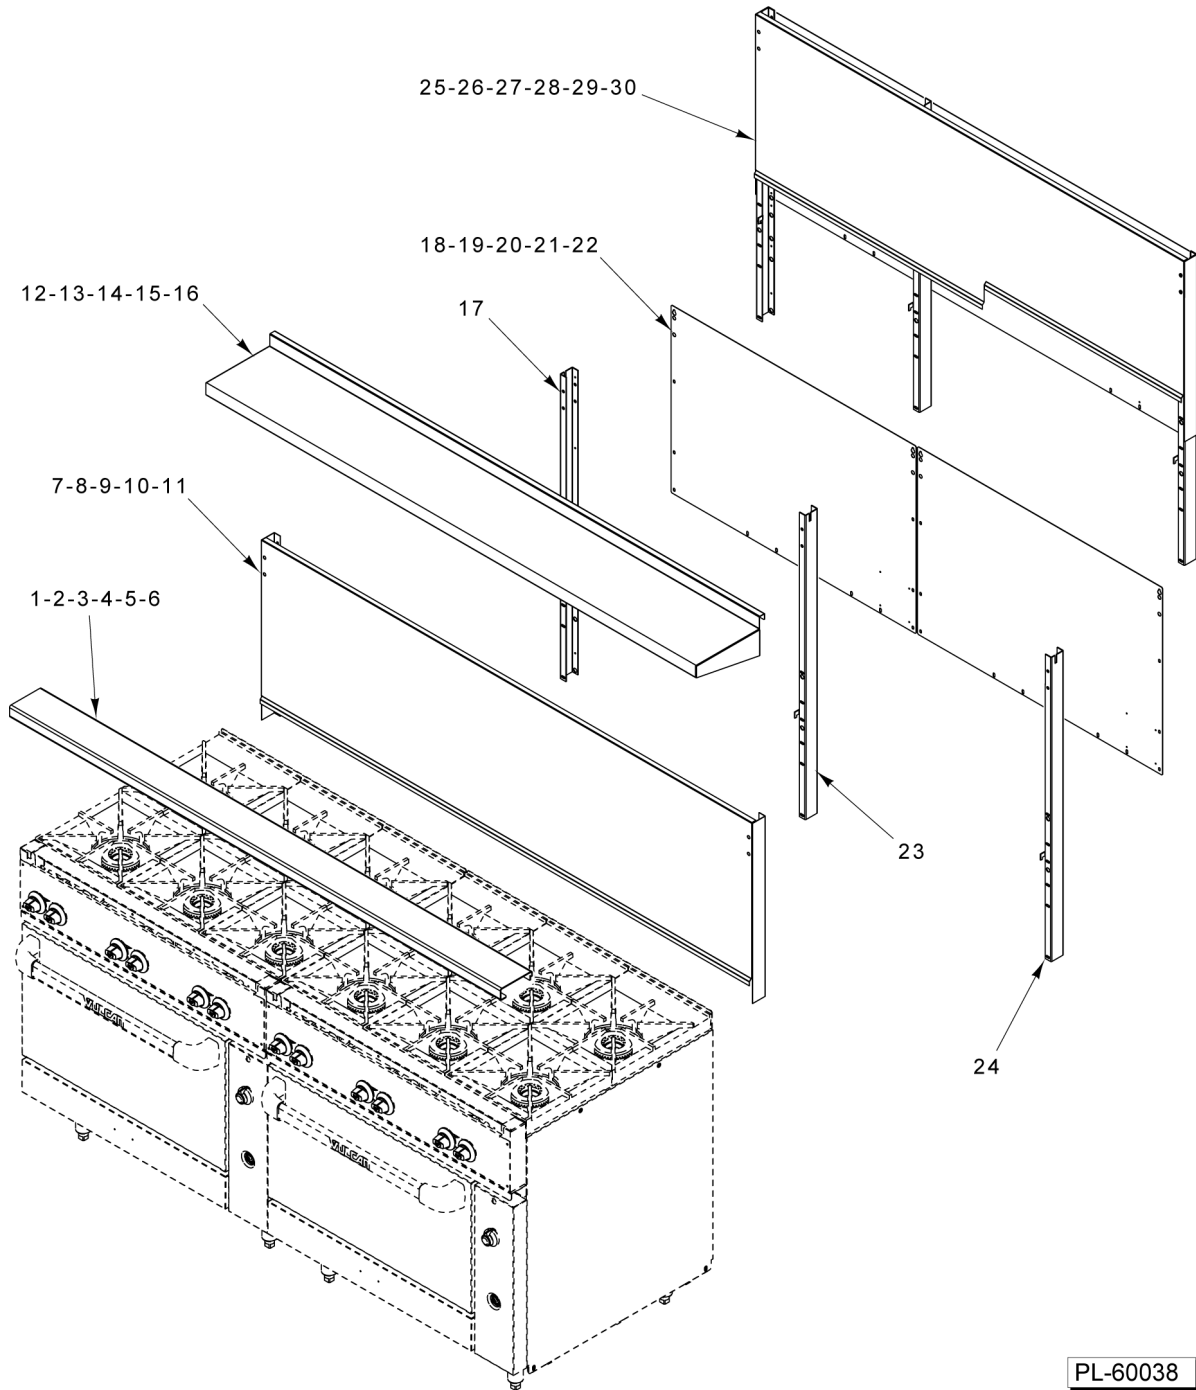

**BACKSPLASH, SHELF, AND BULL NOSE
(ALL SIZES)**

**BACKSPLASH, SHELF, AND BULL NOSE
(ALL SIZES)**

ILLUS.	PART NO.	NAME OF PART	AMT.
PL-60038			
1	00-921884-00012	Bull Nose (12 In.).....	1
2	00-921884-00024	Bull Nose (24 In.).....	1
3	00-921884-00036	Bull Nose (36 In.).....	1
4	00-921884-00048	Bull Nose (48 In.).....	1
5	00-921884-00060	Bull Nose (60 In.).....	1
6	00-921884-00072	Bull Nose (72 In.).....	1
7	00-922540-0024A	Backsplash Assy. (24 In.).....	1
8	00-922540-0036A	Backsplash Assy. (36 In.).....	1
9	00-922540-0048A	Backsplash Assy. (48 In.).....	1
10	00-922540-0060A	Backsplash Assy. (60 In.).....	1
11	00-922540-0072A	Backsplash Assy. (72 In.).....	1
12	00-921730-00024	Shelf (24 In.).....	1
13	00-921730-00036	Shelf (36 In.).....	1
14	00-921730-00048	Shelf (48 In.).....	1
15	00-921730-00060	Shelf (60 In.).....	1
16	00-921730-00072	Shelf (72 In.).....	1
17	00-921728	Support - Backsplash (LH).....	1
18	00-921713	Panel - Back (12 In.).....	1
19	00-923525	Panel - Back (24 In.).....	1
20	00-921054	Panel - Back (36 In.) (Use two for 72 In. Units).....	1
21	00-923009	Panel - Back (48 In.).....	1
22	00-929007	Panel - Back (60 In.).....	1
23	00-921729	Support - Backsplash (RH) (Used on 60 & 72 In. Units).....	1
24	00-921729	Support - Backsplash (RH).....	1
25	00-961714-0036G	Backsplash Assy. (36 In.) (Used with Griddle).....	1
26	00-961714-36G24	Backsplash Assy. (36 In.) (Used with RH Griddle).....	1
27	00-961714-60G24	Backsplash Assy. (60 In.) (Used with RH Griddle).....	1
28	00-961714-72G36	Backsplash Assy. (72 In.) (Used with RH Griddle).....	1
29	00-961714-60G36	Backsplash Assy. (60 In.) (Used with RH Griddle).....	1
30	00-961714-72G24	Backsplash Assy. (72 In.) (Used with RH Griddle).....	1