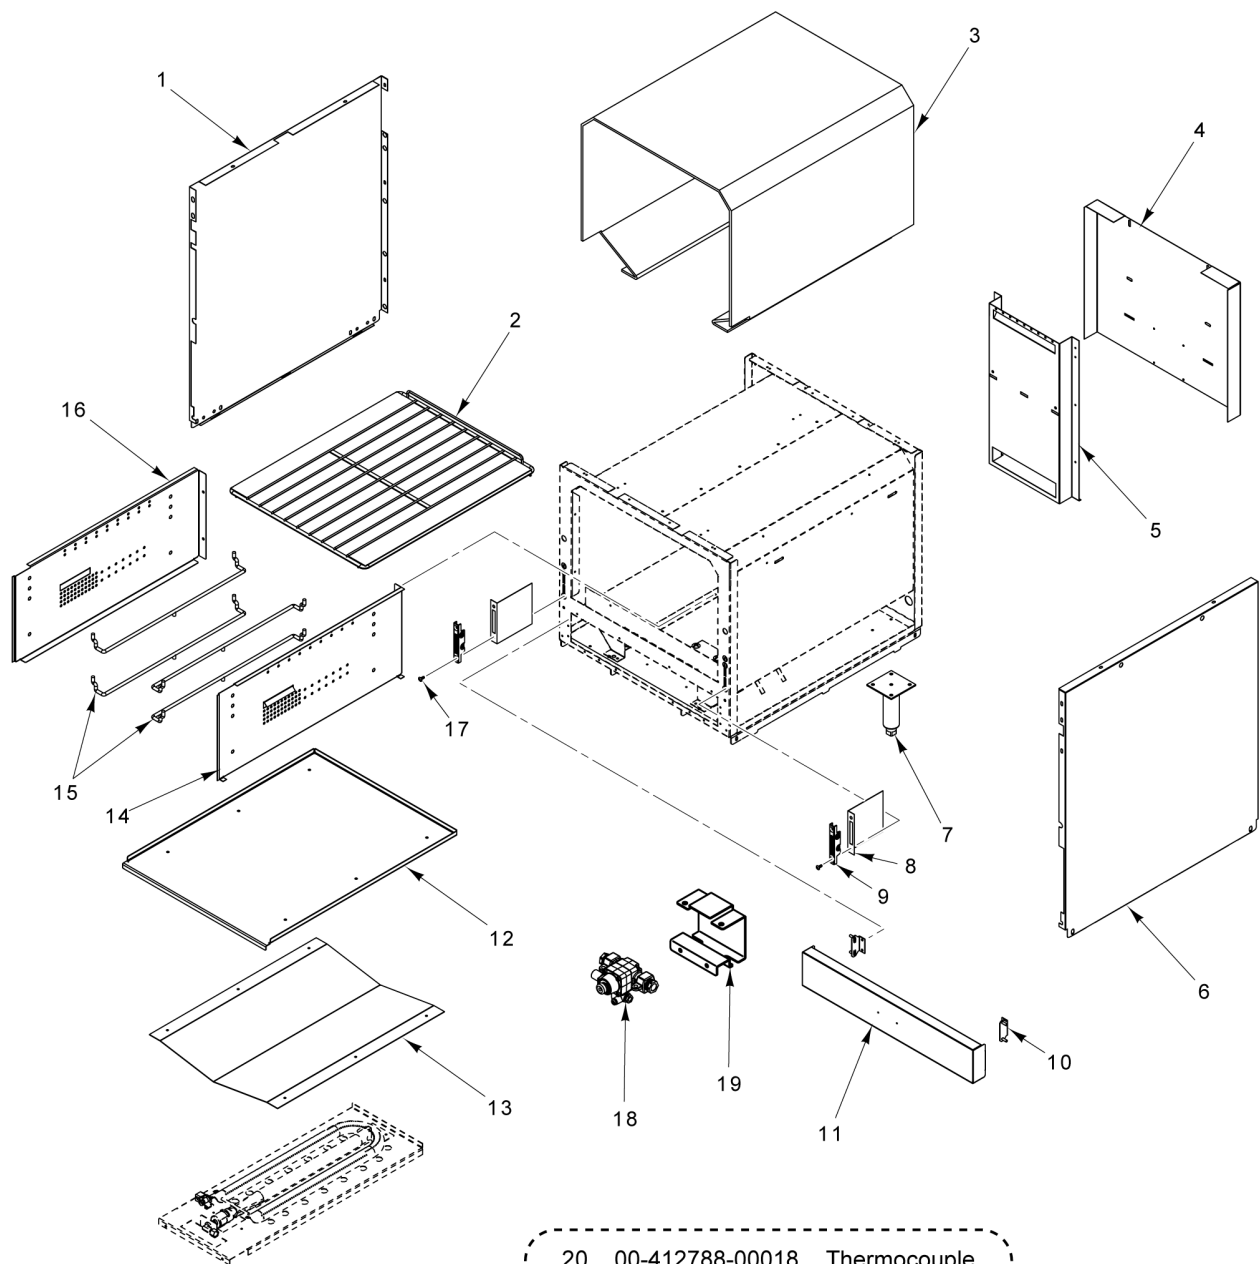

20 00-412788-00018 Thermocouple
PART NOT ILLUSTRATED

PL-60033

**STANDARD OVEN CAVITY
(24 INCH)**

**STANDARD OVEN CAVITY
(24 INCH)**

ILLUS.	PART NO.	NAME OF PART	AMT.
PL-60033			
1	00-921807	Panel - Side.....	1
2	00-923508-0000A	Oven Rack (24 In.).....	2
3		Insulation.....	1
4	00-921786	Flue - Rear.....	1
5	00-921799	Channel - Back Flue.....	1
6	00-921807	Panel - Side.....	1
7	00-413112-00012	Leg - Plate Mount (6 In.).....	4
8	00-921095	Insulation - Door Hinge.....	2
9	00-497029-00001	Door Hinge Stop.....	2
10	00-428179-000G1	Bracket - Kick Panel Mounting.....	2
11	00-921785	Kick Panel Assy.....	1
12	00-923515	Cavity Bottom (24 In. Oven).....	1
13	00-923516	Flame Deflector.....	1
14	00-921078	Side Panel - Right.....	1
15	00-921064	Guide - Rack.....	4
16	00-921073	Side Panel - Left.....	1
17	00-723369	Mach. Screw 1/4-20 x 1/2 Phil. Truss Hd.....	4
18	00-922159-0000A	Valve - Safety (24 In. Oven).....	1
19	00-922177	Bracket - Safety Valve.....	1
20	00-412788-00018	Thermocouple.....	1