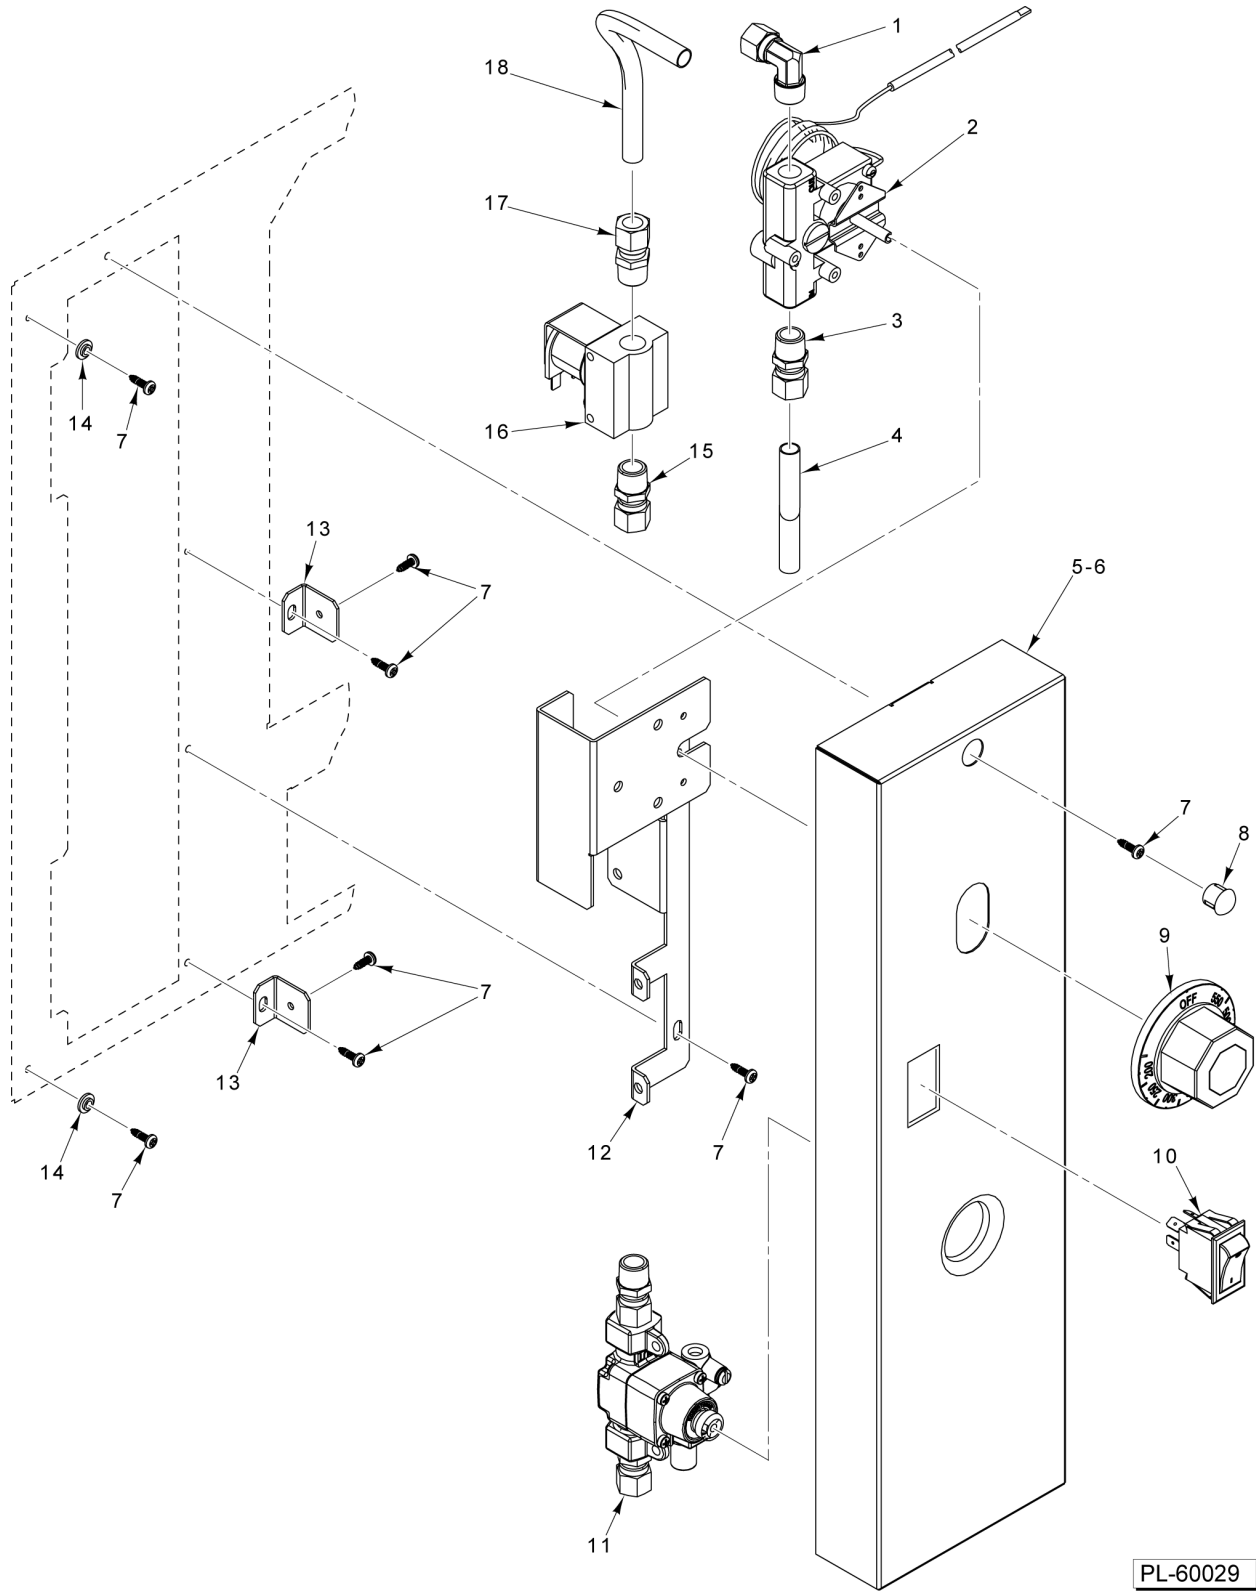

PL-60029

**CONVECTION OVEN CONTROL
(30 INCH)**

**CONVECTION OVEN CONTROL
(30 INCH)**

ILLUS.	PART NO.	NAME OF PART	AMT.
PL-60029			
1	FP-085-68	Fitting- Elbow (7/16 TBG X 3/8 MPT).....	1
2	00-922032	Valve - GS, Convection Oven.....	1
3	FP-085-42	Fitting - Tube (7/16 TBG X 3/8 MPT).....	1
4	00-921906	Tubing (WP to GS Valve).....	1
*5	00-921369	Panel - Control (Convection).....	1
**6	00-961562-0CONV	Panel - Oven.....	1
7	00-730228	Self-Tapping Screw 10-24 x 1/2 Phil. Truss Hd.....	AR
*8	00-928068	Plug.....	1
9	00-921686	Knob - Gas Valve.....	1
10	00-921528	Switch - Rocker.....	1
11	00-922160-0000A	Valve Assy. - Safety.....	1
12	00-922180	Bracket - Mounting.....	1
**13	00-961551	Bracket - Oven Panel.....	2
**14	00-961552	Washer - Shoulder.....	2
15	FP-085-42	Fitting - Tube (7/16 TBG X 3/8 MPT).....	1
16	00-770085-00002	Solenoid.....	1
17	FP-085-42	Fitting - Tube (7/16 TBG X 3/8 MPT).....	1
18	00-921907	Tubing (GS to Solenoid).....	1

* Before June 2017
** Starting June 2017