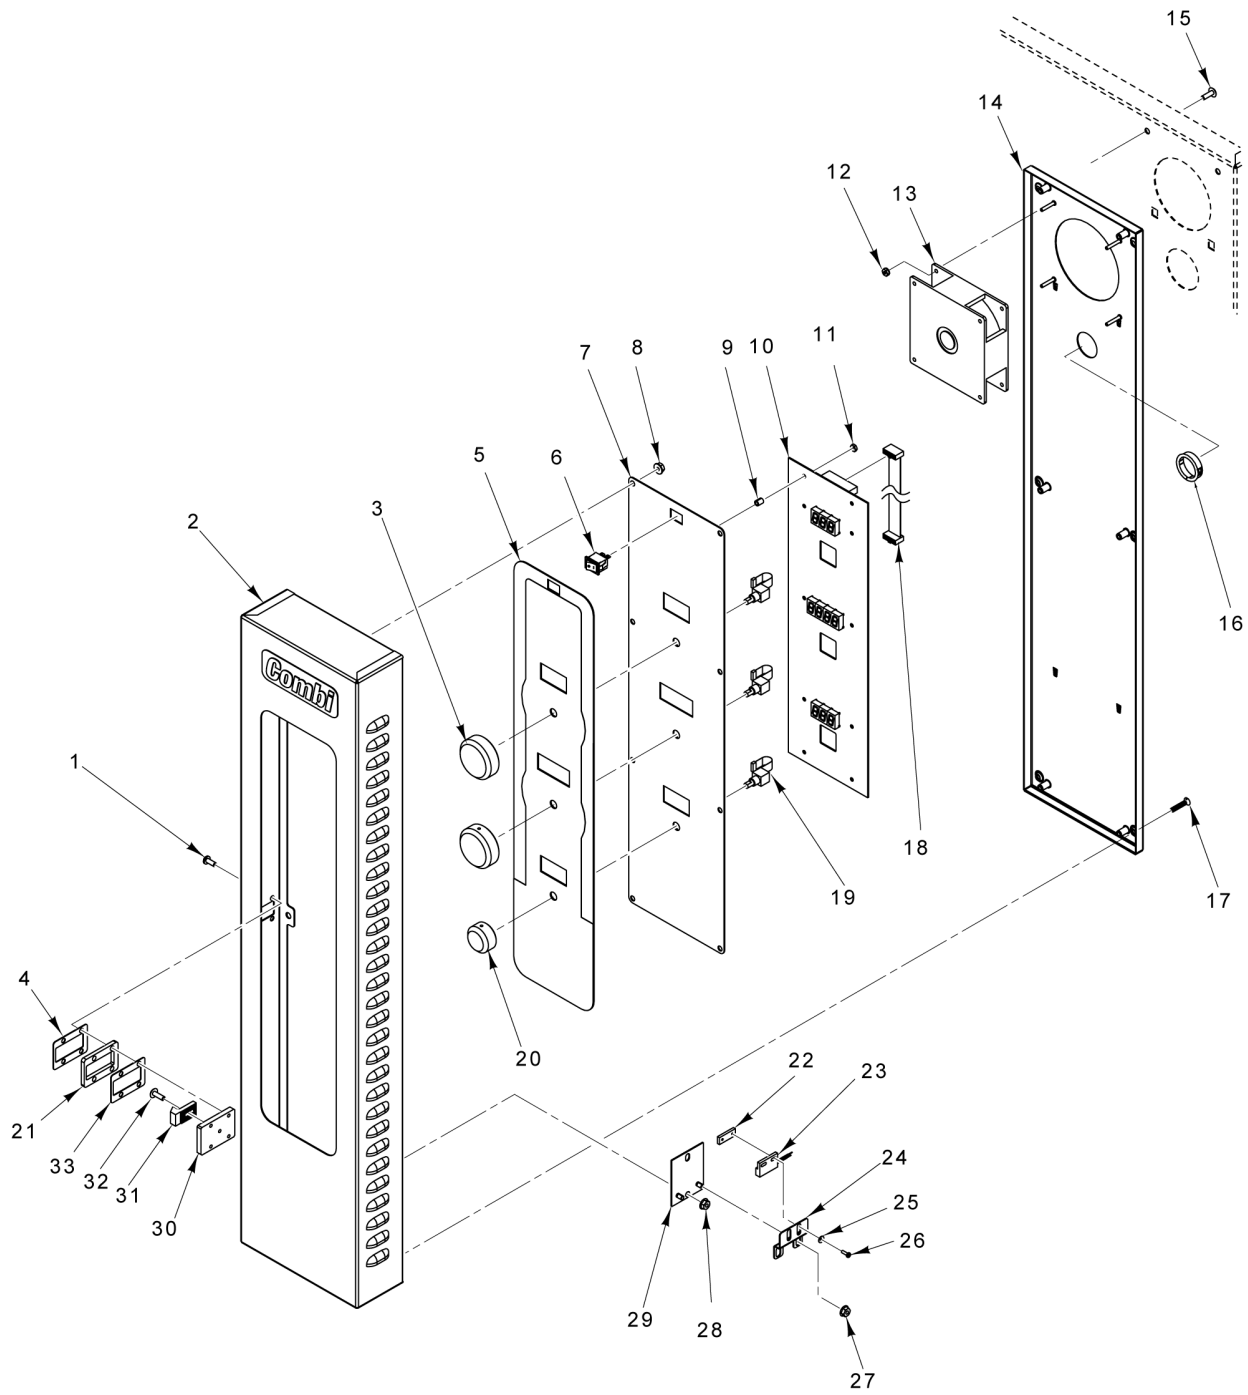

Table of Contents

5	CONTROL PANEL
7	CONTROL PANEL (WITH PROBE)
9	ELECTRICAL COMPONENTS
11	DOOR ASSEMBLY (BEFORE S/N 541082609)
13	DOOR ASSEMBLY (STARTING S/N 541082609)
15	GAS COMPONENTS
17	CONVECTION MOTOR / TEMPERATURE PROBE
19	CONVECTION MOTOR (STARTING S/N 541083647)
21	PANELS AND INSULATION
23	PIPING AND VENTING (BEFORE S/N 541082447)
25	PIPING AND VENTING (S/N 541082447 THRU S/N 541083556)
27	PIPING AND VENTING (STARTING S/N 541083579)

PL-60099

CONTROL PANEL

CONTROL PANEL

ILLUS.	PART NO.	NAME OF PART	AMT.
PL-60099			
1	SC-123-76	Mach. Screw 10-24 x 1/2 Phil. Pan Hd.....	4
2	00-973630	Panel - Control.....	1
3	00-973897	Knob (Time/Temp).....	2
4	00-946915	Gasket.....	1
5	00-947559	Overlay.....	1
6	00-947099	Switch - Rocker.....	1
7	00-946810	Panel - Backing.....	1
8	NS-038-13	Lock Nut 10-24 Hex.....	8
9	00-973144	Spacer - 1/4 "OD x 5/16.....	10
10	00-945684	Board - Display.....	1
11	NS-011-07	Nut 6-32 Hex (SST).....	10
12	00-947356	Nut 6-32 Hex.....	4
13	00-947221	Fan - Cooling.....	1
14	00-973631	Panel - Control Base.....	1
15	00-946917	Screw 10-24 x 1 Slotted Flat Hd. (SST).....	6
16	00-947268	Grommet.....	1
17	00-946917	Screw 10-24 x 1 Slotted Flat Hd. (SST).....	6
18	00-947287	Cable - Ribbon (Display Board).....	1
19	00-973849	Encoder.....	3
20	00-973896	Knob (Humidity).....	1
21	00-946916	Spacer.....	1
22	00-947393	Plate - Switch.....	1
23	00-947392	Switch - Door.....	1
24	00-947144	Bracket.....	1
25	00-947422	Washer.....	2
26	SC-113-10	Mach. Screw 4-40 x 3/8 Phil. Pan Hd.....	2
27	NS-038-13	Lock Nut 10-24 Hex.....	2
28	NS-038-13	Lock Nut 10-24 Hex.....	2
29	00-947148	Cover - Switch.....	1
30	00-973356	Plate - Latch (Adjustable).....	1
31	00-973355	Latch (Adjustable).....	1
32	00-973652	Mach. Screw 10-24 x 5/8 Truss HD / Nylon Patch.....	1
33	00-946915	Gasket.....	1