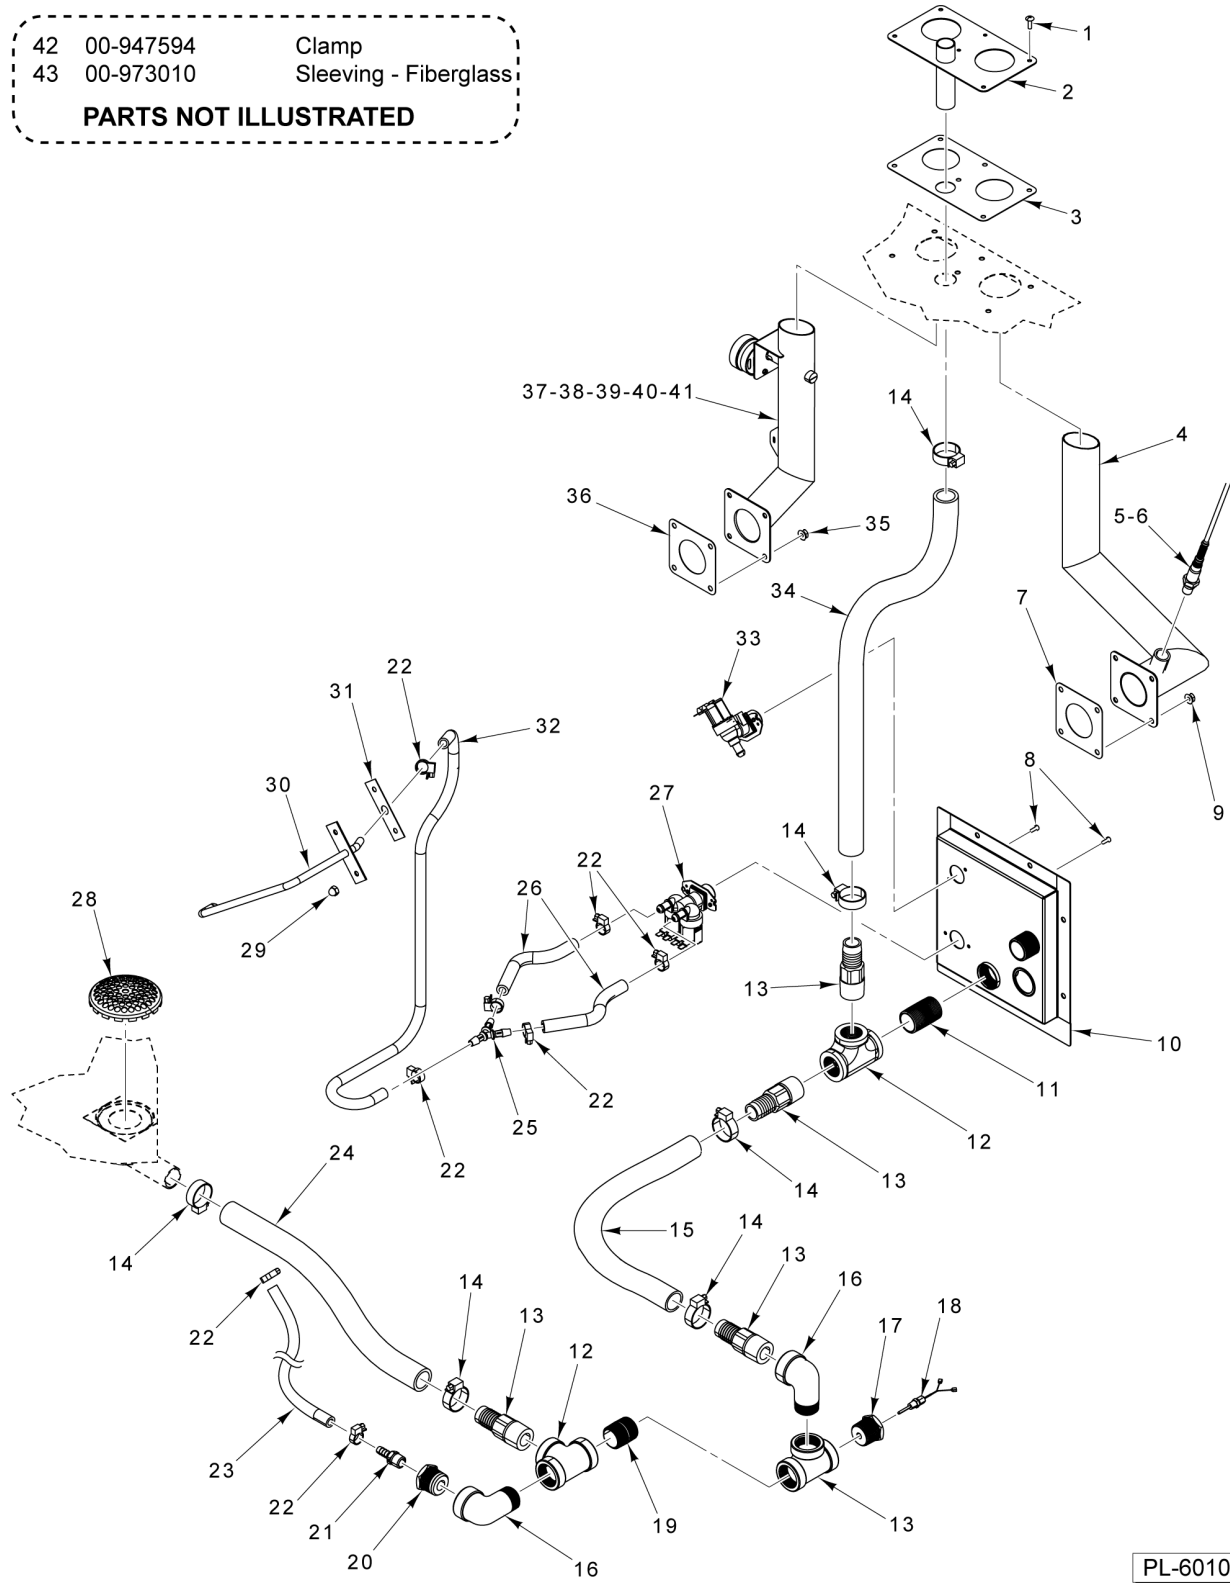

**CONVECTION MOTOR
(STARTING S/N 541083647)**

ILLUS. PL-61247	PART NO.	NAME OF PART	AMT.
1	00-945962	Clip - Support (Rack Guide).....	4
2	00-947356	Nut 6-32 Hex.....	2
3	00-947221	Fan - Cooling.....	1
4	00-913102-00239	Kit - Temperature Probe & Gasket.....	1
5	00-946841	Mount - Motor.....	1
6	00-947750	Motor (250 W.).....	1
7	WS-006-27	Washer (SST).....	4
8	NS-038-10	Lock Nut 3/8-16 Flange.....	7
9	00-973330	Bracket - Heating Element Strain Relief.....	1
10	00-947245	Block - Terminal.....	1
11	00-947054	Plate - Retainer.....	1
12	NS-038-04	Lock Nut 1/4-20 Flange.....	11
13	00-947087	Shield - RTD.....	1
14	00-945433	Plate - Backing (Shaft Seal).....	1
15	00-945435	Seal - Shaft.....	1
16	00-945434	Plate - Cover (Shaft Seal).....	1
17	00-947322	Screw 10-24 x 5/8 (SST).....	4
18	00-947751	Wheel - Convection Fan.....	1
19	00-973723	Washer - Atomizer.....	1
20	00-947065	Bolt - Atomizer.....	1
21	00-947083	Screw M6 x 1 x 60mm.....	1
22	00-947243	Hanger (Top, Right).....	1
23	00-973001	Baffle - Fan Cavity.....	1
24	00-973079	Support - Baffle (Bottom, Right).....	1
25	00-973078	Support - Baffle (Bottom, Left).....	1
26	00-947397	Rack - Wire (RH).....	1
27	00-947396	Rack - Wire (LH).....	1
28	00-947242	Hanger (Top, Left).....	1
29	00-947595	Rack - Wire (Pan Guides and Stop).....	AR
30	00-945895	Support - Rack Guides.....	8
31	00-947112	Mach. Screw 1/4-20 1/2.....	8
32	00-947504	O-Ring.....	1
33	00-947192	Acorn Nut 1/4-20 (SST).....	4

- | | | |
|----|-----------|-----------------------|
| 42 | 00-947594 | Clamp |
| 43 | 00-973010 | Sleeving - Fiberglass |

PARTS NOT ILLUSTRATED

PL-60105

**PIPING AND VENTING
(BEFORE S/N 541082447)**

**PIPING AND VENTING
(BEFORE S/N 541082447)**

* Before SN 541083068.

** SN 541083068 and after.

42 00-947594 Clamp
 43 00-973010 Sleeving - Fiberglass
PARTS NOT ILLUSTRATED

**PIPING AND VENTING
 (S/N 541082447 THRU S/N 541083556)**

PIPING AND VENTING
(S/N 541082447 THRU S/N 541083556)