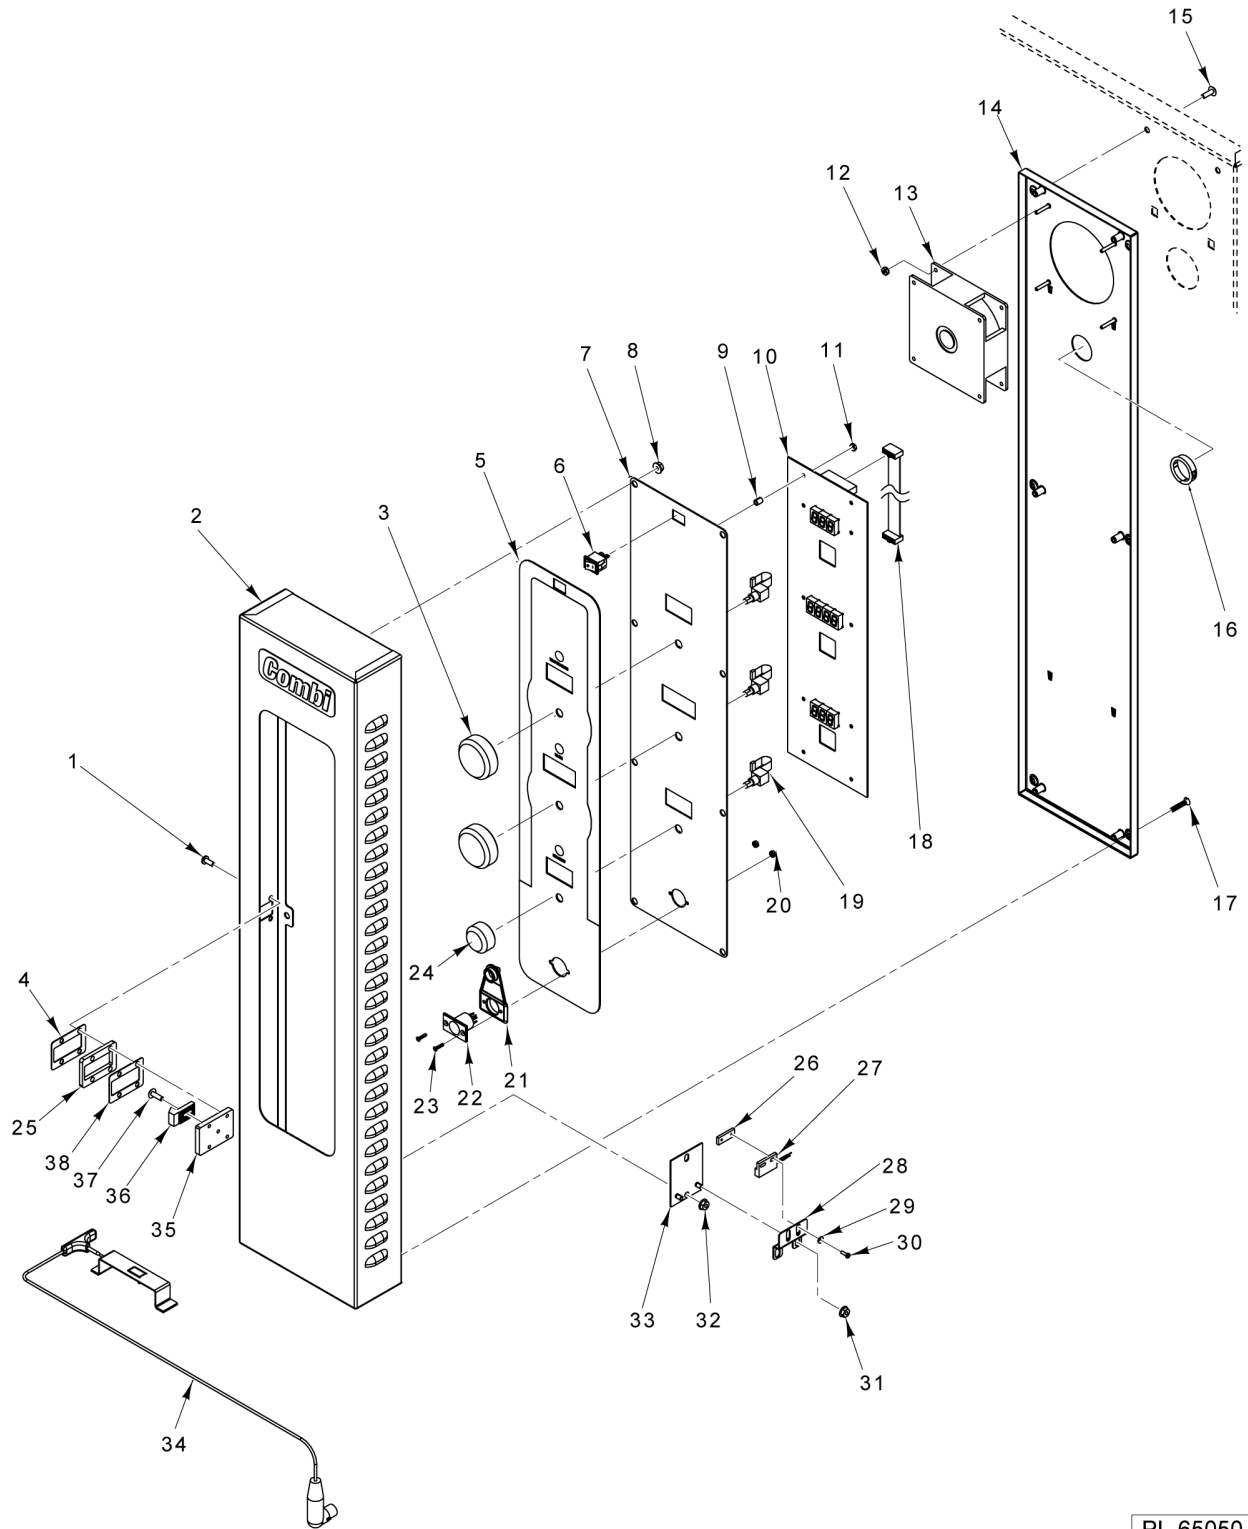

Table of Contents

5	CONTROL PANEL
7	CONTROL PANEL (WITH PROBE)
9	ELECTRICAL COMPONENTS
11	DOOR ASSEMBLY (BEFORE S/N 541082609)
13	DOOR ASSEMBLY (STARTING S/N 541082609)
15	GAS COMPONENTS
17	CONVECTION MOTOR / TEMPERATURE PROBE
19	CONVECTION MOTOR (STARTING S/N 541083647)
21	PANELS AND INSULATION
23	PIPING AND VENTING (BEFORE S/N 541082447)
25	PIPING AND VENTING (S/N 541082447 THRU S/N 541083556)
27	PIPING AND VENTING (STARTING S/N 541083579)

PL-60099

CONTROL PANEL

CONTROL PANEL

ILLUS.	PART NO.	NAME OF PART	AMT.
PL-60099			
1	SC-123-76	Mach. Screw 10-24 x 1/2 Phil. Pan Hd.....	4
2	00-973630	Panel - Control.....	1
3	00-973897	Knob (Time/Temp).....	2
4	00-946915	Gasket.....	1
5	00-947559	Overlay.....	1
6	00-947099	Switch - Rocker.....	1
7	00-946810	Panel - Backing.....	1
8	NS-038-13	Lock Nut 10-24 Hex.....	8
9	00-973144	Spacer - 1/4 "OD x 5/16.....	10
10	00-945684	Board - Display.....	1
11	NS-011-07	Nut 6-32 Hex (SST).....	10
12	00-947356	Nut 6-32 Hex.....	4
13	00-947221	Fan - Cooling.....	1
14	00-973631	Panel - Control Base.....	1
15	00-946917	Screw 10-24 x 1 Slotted Flat Hd. (SST).....	6
16	00-947268	Grommet.....	1
17	00-946917	Screw 10-24 x 1 Slotted Flat Hd. (SST).....	6
18	00-947287	Cable - Ribbon (Display Board).....	1
19	00-973849	Encoder.....	3
20	00-973896	Knob (Humidity).....	1
21	00-946916	Spacer.....	1
22	00-947393	Plate - Switch.....	1
23	00-947392	Switch - Door.....	1
24	00-947144	Bracket.....	1
25	00-947422	Washer.....	2
26	SC-113-10	Mach. Screw 4-40 x 3/8 Phil. Pan Hd.....	2
27	NS-038-13	Lock Nut 10-24 Hex.....	2
28	NS-038-13	Lock Nut 10-24 Hex.....	2
29	00-947148	Cover - Switch.....	1
30	00-973356	Plate - Latch (Adjustable).....	1
31	00-973355	Latch (Adjustable).....	1
32	00-973652	Mach. Screw 10-24 x 5/8 Truss HD / Nylon Patch.....	1
33	00-946915	Gasket.....	1