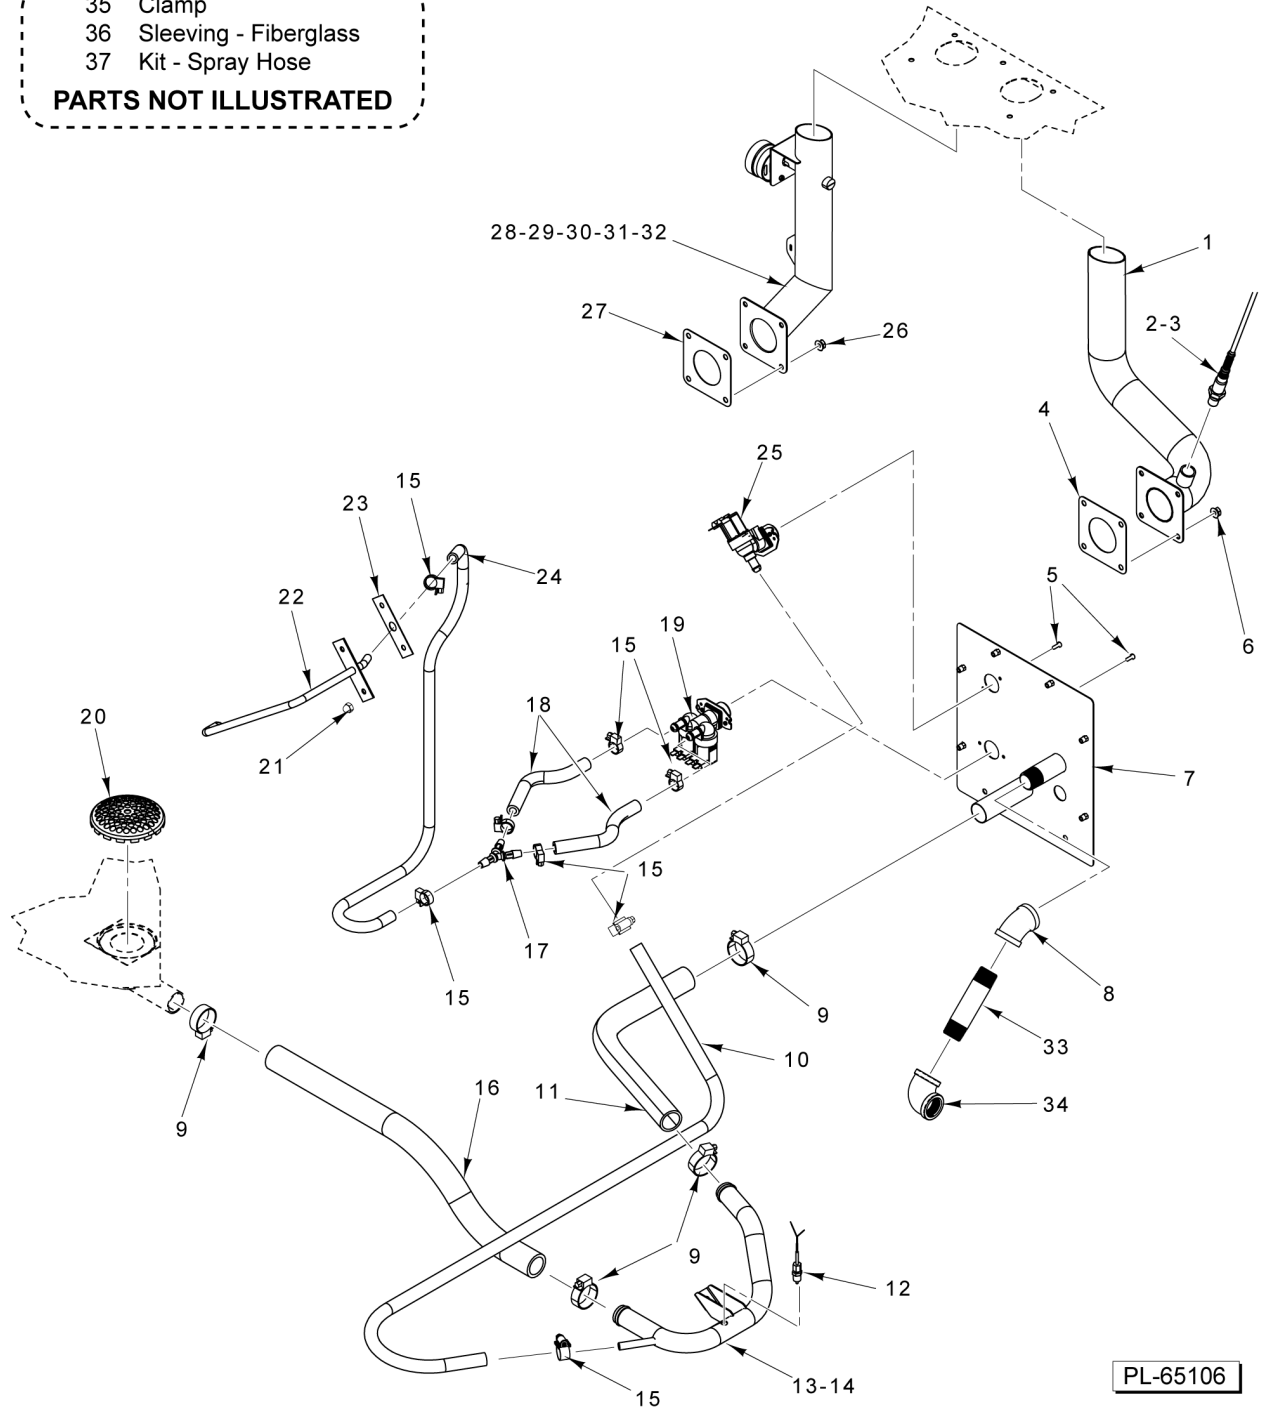

1. 35 Clamp
   - 36 Sleeving - Fiberglass
   - 37 Kit - Spray Hose
2. **PARTS NOT ILLUSTRATED**

PL-65106

**PIPING AND VENTING
(STARTING S/N 541083579)**

**PIPING AND VENTING
(STARTING S/N 541083579)**

ILLUS. PL-65106	PART NO.	NAME OF PART	AMT.
1	00-947196	Exhaust - Cavity.....	1
2	00-973588	Kit, Oxygen Sensor , Red (Before S/N 541083068).....	1
3	00-973590	Kit, Oxygen Sensor, Green (Starting S/N 541083068).....	1
4	00-947169	Gasket.....	1
5	SC-122-37	Mach. Screw M4 x 0.7 x 10mm Phil. Pan Hd. (SST).....	4
6	NS-038-04	Lock Nut 1/4-20 Flange.....	4
7	00-973648	Utility Panel Assy.....	1
8	00-945554	Elbow 3/4 x 3/4.....	1
9	00-947232	Clamp - Hose.....	4
10	00-947315	Tube (Drain to Drain Trap).....	1
11	00-947642	Hose (Drain Trap to Utility Panel).....	1
12	00-973035	Probe - Temperature.....	1
13	00-973339	Drain - P-Trap.....	1
14	00-973652	Mach. Screw 10-24 x 5/8 Truss HD / Nylon Patch.....	1
15	00-947233	Clamp - Hose.....	8
16	00-947641	Hose.....	1
17	00-947172	Y-Fitting.....	1
18	00-947313	Tube.....	2
19	00-947138	Valve - Solenoid.....	1
20	00-947622	Cover - Drain.....	1
21	00-947192	Acorn Nut 1/4-20 (SST).....	AR
22	00-945615	Nozzle.....	1
23	00-945616	Gasket - Nozzle.....	1
24	00-947314	Tube.....	1
25	00-947348	Valve - Water Fill.....	1
26	NS-038-04	Lock Nut 1/4-20 Flange.....	4
27	00-947169	Gasket.....	1
28	00-947378	Cavity Intake Assy. (Incls. Items 29 thru 32).....	1
29	00-947379	Shaft - Seal (Cavity Intake).....	1
30	00-945878	Motor.....	1
31	00-946995	Switch - Limit.....	2
32	00-947389	Seal - Damper (Cavity Intake).....	1
33	00-947174	Pipe 3/4 x 4.....	1
34	00-973372	Elbow 3/4 x 3/4.....	1
35	00-947594	Clamp.....	2
36	00-973010	Sleeving - Fiberglass 2-1/2 In. ID.....	1
37	00-973904	Kit - Spray Hose (Starting S/N 541083589).....	1