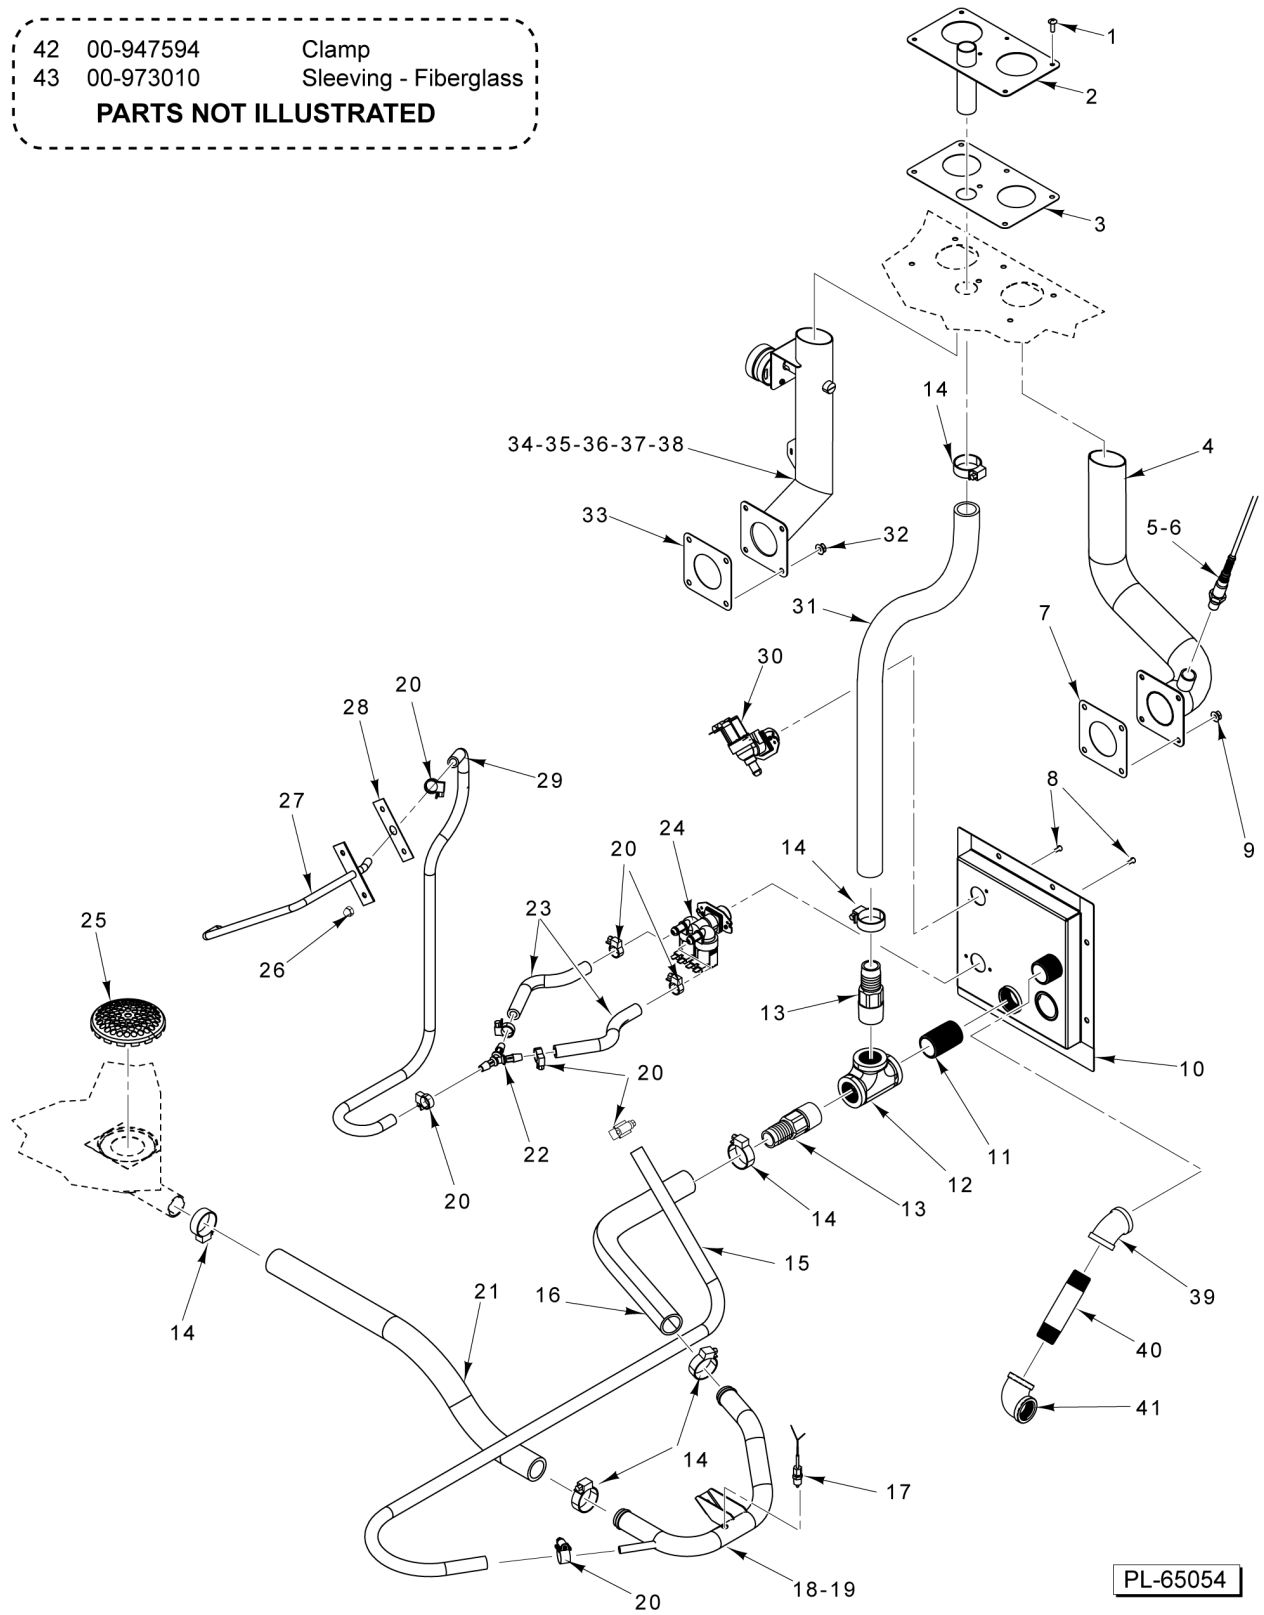

**CONVECTION MOTOR
(STARTING S/N 541083647)**

ILLUS. PL-61247	PART NO.	NAME OF PART	AMT.
1	00-945962	Clip - Support (Rack Guide).....	4
2	00-947356	Nut 6-32 Hex.....	2
3	00-947221	Fan - Cooling.....	1
4	00-913102-00239	Kit - Temperature Probe & Gasket.....	1
5	00-946841	Mount - Motor.....	1
6	00-947750	Motor (250 W.).....	1
7	WS-006-27	Washer (SST).....	4
8	NS-038-10	Lock Nut 3/8-16 Flange.....	7
9	00-973330	Bracket - Heating Element Strain Relief.....	1
10	00-947245	Block - Terminal.....	1
11	00-947054	Plate - Retainer.....	1
12	NS-038-04	Lock Nut 1/4-20 Flange.....	11
13	00-947087	Shield - RTD.....	1
14	00-945433	Plate - Backing (Shaft Seal).....	1
15	00-945435	Seal - Shaft.....	1
16	00-945434	Plate - Cover (Shaft Seal).....	1
17	00-947322	Screw 10-24 x 5/8 (SST).....	4
18	00-947751	Wheel - Convection Fan.....	1
19	00-973723	Washer - Atomizer.....	1
20	00-947065	Bolt - Atomizer.....	1
21	00-947083	Screw M6 x 1 x 60mm.....	1
22	00-947243	Hanger (Top, Right).....	1
23	00-973001	Baffle - Fan Cavity.....	1
24	00-973079	Support - Baffle (Bottom, Right).....	1
25	00-973078	Support - Baffle (Bottom, Left).....	1
26	00-947397	Rack - Wire (RH).....	1
27	00-947396	Rack - Wire (LH).....	1
28	00-947242	Hanger (Top, Left).....	1
29	00-947595	Rack - Wire (Pan Guides and Stop).....	AR
30	00-945895	Support - Rack Guides.....	8
31	00-947112	Mach. Screw 1/4-20 1/2.....	8
32	00-947504	O-Ring.....	1
33	00-947192	Acorn Nut 1/4-20 (SST).....	4

- | | | |
|----|-----------|-----------------------|
| 42 | 00-947594 | Clamp |
| 43 | 00-973010 | Sleeving - Fiberglass |

PARTS NOT ILLUSTRATED

PL-60105

**PIPING AND VENTING
(BEFORE S/N 541082447)**

**PIPING AND VENTING
(BEFORE S/N 541082447)**

* Before SN 541083068.

** SN 541083068 and after.

42 00-947594 Clamp
 43 00-973010 Sleeving - Fiberglass
PARTS NOT ILLUSTRATED

**PIPING AND VENTING
 (S/N 541082447 THRU S/N 541083556)**

PIPING AND VENTING
(S/N 541082447 THRU S/N 541083556)