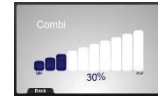

ON / OFF

Switch on: Push the coder 1 second
Switch off: Push the coder 3 seconds
Settings / adjustments: rotate the coder
Settings validation: One push on the coder

Combi mode :
To set humidity,
press twice on