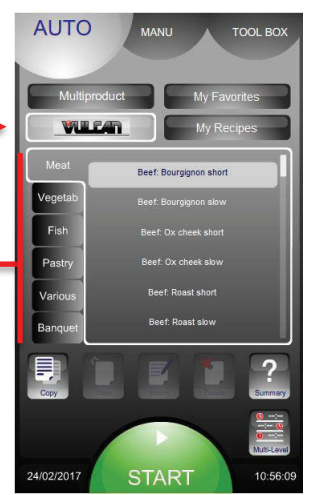

Press to humidify
during cooking
(Convection/Combi)

Set fan
speed

Open / Close
the vent

Cooking
details

AUTO MODE

1 Auto

2 Recipe

3 Start

Choose Menu:
Multiproduct / Vulcan (recipes)
/ My favorites / My Recipes

6 families with direct access
to the recipes

Preloaded recipes with pictures

Recipes can be Copied, Created,
Modified, Deleted and visualized

«Multi-Level» program: 10 independent
timers

Press to start cooking process

RECIPE DETAIL - AUTO MODE

Recipe name: Press to rename or change family

The « water drop » icon indicate the choice waterless or without water