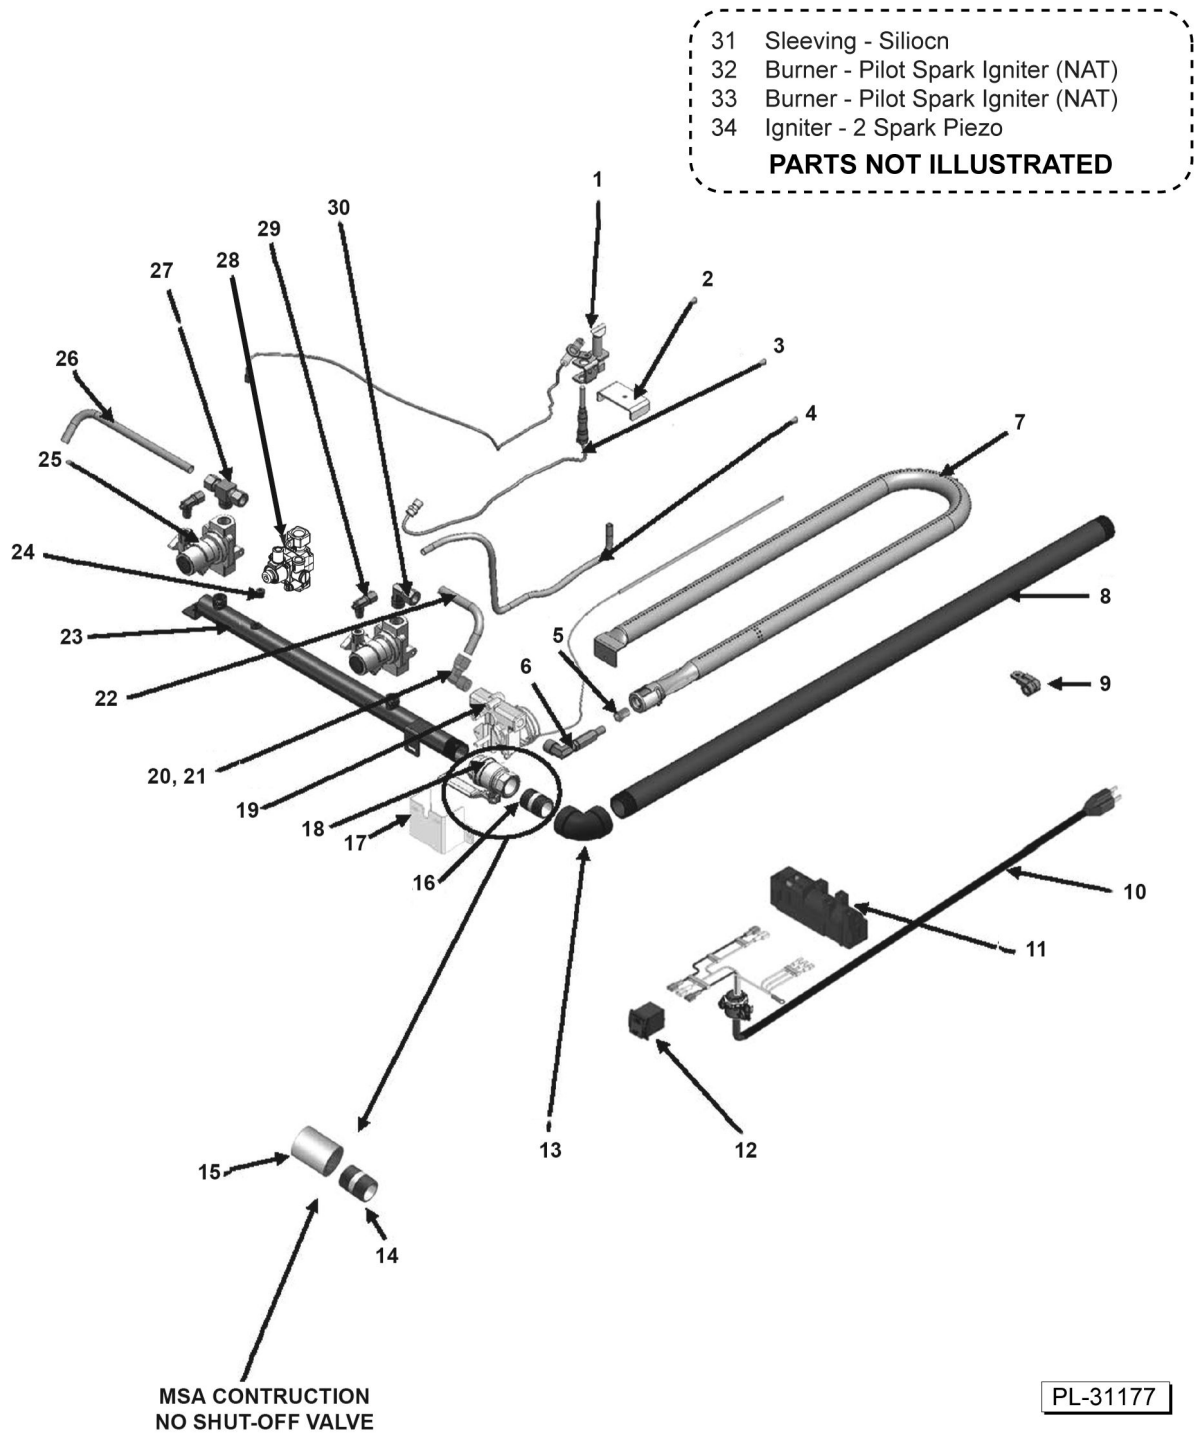

900RX AND MSA MODELS MANUFACTURED MARCH 2010 TO PRESENT INTERIOR COMPONENTS

900RX AND MSA MODELS MANUFACTURED MARCH 2010 TO PRESENT INTERIOR COMPONENTS

ILLUS.	PART NO.	NAME OF PART	AMT.
PL-31177			
1	00-976687-0N36A	Pilot (NAT) (900RX) (36 In. Wire Lead).....	AR
	00-976687-0N48A	Pilot (NAT) (900RX) (48 In. Wire Lead).....	AR
	00-976687-000NA	Pilot (NAT) (MSA).....	AR
	00-976687-0NPZA	Pilot Piezo ignition.....	1
	00-712363	LP Gas Pilot Orifice.....	AR
	00-720041	NAT Gas Pilot Orifice.....	AR
2	00-498682	Griddle Pilot Bracket.....	AR
3	00-714268	Thermocouple T46.....	AR
	00-412788-00020	Thermocouple T46.....	AR
4	00-498887	Tube - Flex (1/4 x 14 In.).....	AR
5	00-719951-00037	Hood - Orifice (Drill 37) (NAT) (0-3999 Ft.).....	AR
	00-719951-00040	Hood - Orifice (Drill 40) (NAT) (4000-7999 Ft.).....	AR
	00-719951-00042	Hood - Orifice (Drill 42) (NAT) (8000-10999 Ft.).....	AR
	00-719951-00052	Hood - Orifice (Drill 52) (LP) (0-3999 Ft.).....	AR
	00-719951-00053	Hood - Orifice (Drill 53) (LP) (4000-7999 Ft.).....	AR
	00-719951-00054	Hood - Orifice (Drill 54) (LP) (8000-10999 Ft.).....	AR
6	00-498892-0000A	Thermostat Orifice Elbow Assembly.....	AR
7	00-498900-0000A	Griddle Burner.....	AR
	00-498900-0030A	Griddle Burner (Deep Plate Units).....	AR
8	00-498199	3/4" NPT X 29" Nipple.....	1
9	00-498883	.38 Cushioned Cord Clamp (900RX).....	1
10	00-498209-0000A	Power Harness Cord (900RX).....	1
11	00-498890	Electric Igniter (900RX).....	1
12	00-498899	Momentary Power Switch (900RX).....	1
13	00-719049	Elbow 3/4 NPT.....	1
14	00-498798	3/4" X 2" NPT Nipple (MSA).....	1
15	00-719004	3/4" NPT Coupling (MSA).....	AR
16	00-719105	NLA - Obsolete--3/4" NPT Close Nipple (900RX).....	1
17	00-498407	Bracket - Thermostat.....	AR
18	00-498799	3/4" NPT Straight Valve (900RX).....	1
19	00-913102-00444	Valve (550F) T-Stat Combo (Incls. 00-719566 Sleeving).....	AR
	00-976685-00550	Thermostat (550F) (Used with Chrome and Red Knob).....	AR
	00-719566	Sleeving - Silicon.....	AR
20	00-498096-00450	Valve (450F) T-Stat Combo (Must Be Used with Composite Plate).....	AR
21	FP-085-68	Fitting- Elbow (7/16 TBG X 3/8 MPT).....	AR
22	00-426508-00005	7/16" X 5" Flex Tube.....	AR
23	00-498052-0024A	24" Griddle Manifold W/A - 24".....	1
	00-498052-0036A	36" Griddle Manifold W/A - 36".....	1
	00-498052-0048A	48" Griddle Manifold W/A - 48".....	1
	00-498052-0060A	60" Griddle Manifold W/A - 60".....	1
	00-498052-0072A	72" Griddle Manifold W/A - 72".....	1
24	00-719363	Plug 1/8 NPT Countersink.....	AR
25	00-498025	Valve - BASO Confirm Type on Unit - This Has a 1 In. Plastic Red Push Button.....	AR
26	00-426508-00010	Tube - Flex 7/16" O.D. 10" Lg.....	AR
27	00-498715	3/8" MPT X 7/16" CC TEE.....	AR
28	00-944649	Valve - RobertShaw Confirm Type on Unit - This Has a 1/2 In. Steel Red Push Button	AR
29	00-404193-00001	Valve - Pilot.....	AR
30	FP-085-68	Fitting- Elbow (7/16 TBG X 3/8 MPT).....	AR
31	00-719566	1/4" Fiberglass Sleeving (for TSTAT Wire).....	AR
32	00-976687-0N36A	Pilot Burner - Pilot Spark Igniter (NAT).....	AR
33	00-976687-0N48A	Pilot Burner - Pilot Spark Igniter (NAT).....	AR
34	00-921189	Igniter - 2 Spark Piezo Used With 00-976687-0NPZA Pilot Assembly for Piezo Ignition Not Shown.....	AR
35	00-944255	Igniter (Rotary) (3-Pole) Used With 00-976687-0NPZA Pilot Assembly for Piezo Ignition Not Shown.....	1
36	00-944254	Knob Used With 00-944255 Rotary Igniter and 00-976687-0NPZA Pilot Assembly for Piezo Ignition Not Shown.....	1
37	00-976687-0NPZA	ASSY., PILOT Not Shown.....	1
38	00-810069	Dial (Used with Thermostat) 450F Thermostat Dial.....	AR