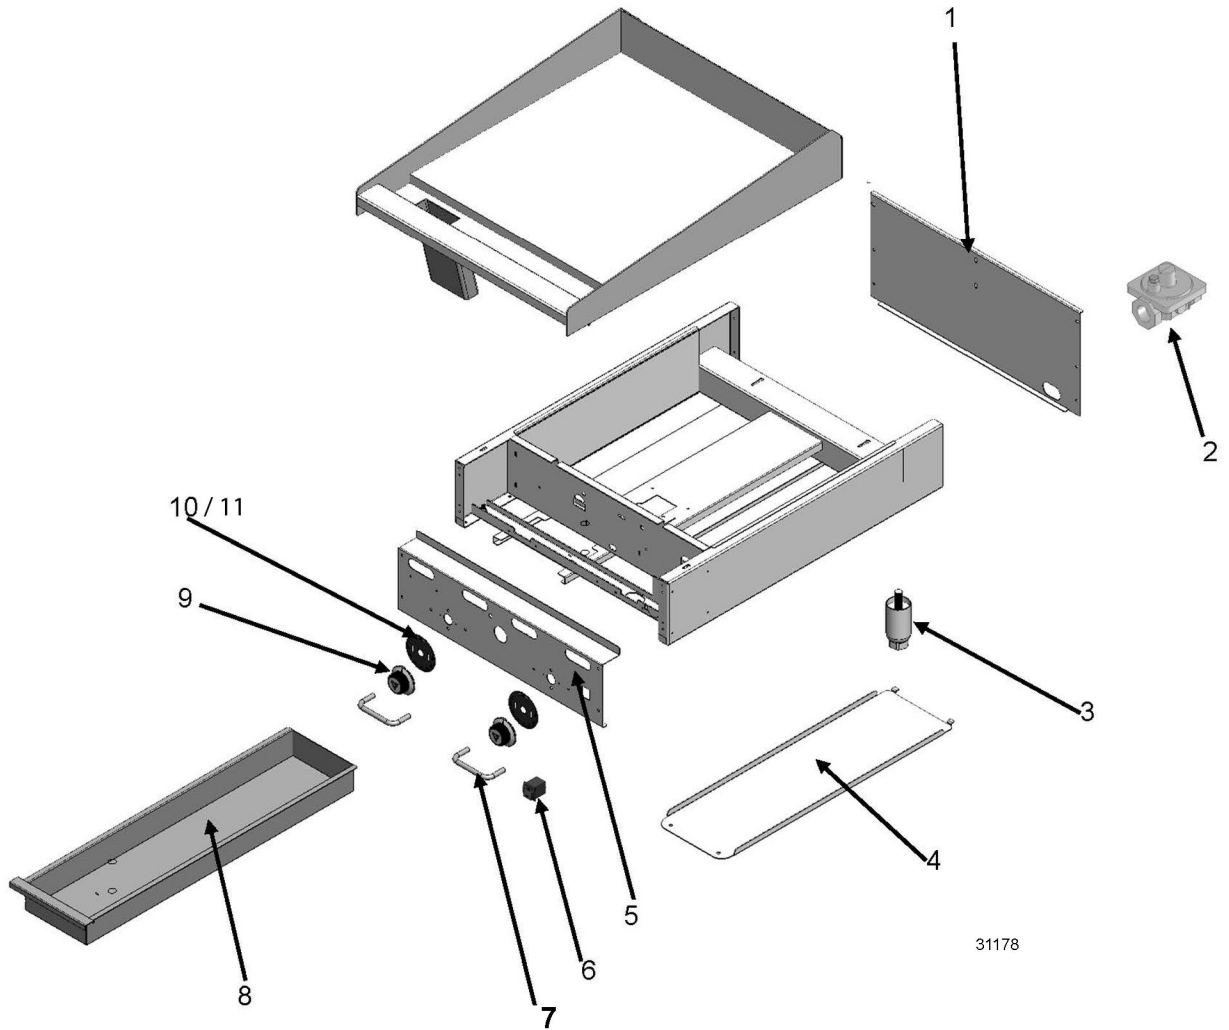

900RX AND MSA MODELS MANUFACTURED MARCH 2010 TO PRESENT INTERIOR COMPONENTS

ILLUS.	PART NO.	NAME OF PART	AMT.
PL-31177			
1	00-976687-0N36A	Pilot (NAT) (900RX) (36 In. Wire Lead).....	AR
	00-976687-0N48A	Pilot (NAT) (900RX) (48 In. Wire Lead).....	AR
	00-976687-000NA	Pilot (NAT) (MSA).....	AR
	00-976687-0NPZA	Pilot Piezo ignition.....	1
	00-712363	LP Gas Pilot Orifice.....	AR
	00-720041	NAT Gas Pilot Orifice.....	AR
2	00-498682	Griddle Pilot Bracket.....	AR
3	00-714268	Thermocouple T46.....	AR
	00-412788-00020	Thermocouple T46.....	AR
4	00-498887	Tube - Flex (1/4 x 14 In.).....	AR
5	00-719951-00037	Hood - Orifice (Drill 37) (NAT) (0-3999 Ft.).....	AR
	00-719951-00040	Hood - Orifice (Drill 40) (NAT) (4000-7999 Ft.).....	AR
	00-719951-00042	Hood - Orifice (Drill 42) (NAT) (8000-10999 Ft.).....	AR
	00-719951-00052	Hood - Orifice (Drill 52) (LP) (0-3999 Ft.).....	AR
	00-719951-00053	Hood - Orifice (Drill 53) (LP) (4000-7999 Ft.).....	AR
	00-719951-00054	Hood - Orifice (Drill 54) (LP) (8000-10999 Ft.).....	AR
6	00-498892-0000A	Thermostat Orifice Elbow Assembly.....	AR
7	00-498900-0000A	Griddle Burner.....	AR
	00-498900-0030A	Griddle Burner (Deep Plate Units).....	AR
8	00-498199	3/4" NPT X 29" Nipple.....	1
9	00-498883	.38 Cushioned Cord Clamp (900RX).....	1
10	00-498209-0000A	Power Harness Cord (900RX).....	1
11	00-498890	Electric Igniter (900RX).....	1
12	00-498899	Momentary Power Switch (900RX).....	1
13	00-719049	Elbow 3/4 NPT.....	1
14	00-498798	3/4" X 2" NPT Nipple (MSA).....	1
15	00-719004	3/4" NPT Coupling (MSA).....	AR
16	00-719105	NLA - Obsolete--3/4" NPT Close Nipple (900RX).....	1
17	00-498407	Bracket - Thermostat.....	AR
18	00-498799	3/4" NPT Straight Valve (900RX).....	1
19	00-913102-00444	Valve (550F) T-Stat Combo (Incls. 00-719566 Sleeving).....	AR
	00-976685-00550	Thermostat (550F) (Used with Chrome and Red Knob).....	AR
	00-719566	Sleeving - Silicon.....	AR
20	00-498096-00450	Valve (450F) T-Stat Combo (Must Be Used with Composite Plate).....	AR
21	FP-085-68	Fitting- Elbow (7/16 TBG X 3/8 MPT).....	AR
22	00-426508-00005	7/16" X 5" Flex Tube.....	AR
23	00-498052-0024A	24" Griddle Manifold W/A - 24".....	1
	00-498052-0036A	36" Griddle Manifold W/A - 36".....	1
	00-498052-0048A	48" Griddle Manifold W/A - 48".....	1
	00-498052-0060A	60" Griddle Manifold W/A - 60".....	1
	00-498052-0072A	72" Griddle Manifold W/A - 72".....	1
24	00-719363	Plug 1/8 NPT Countersink.....	AR
25	00-498025	Valve - BASO Confirm Type on Unit - This Has a 1 In. Plastic Red Push Button.....	AR
26	00-426508-00010	Tube - Flex 7/16" O.D. 10" Lg.....	AR
27	00-498715	3/8" MPT X 7/16" CC TEE.....	AR
28	00-944649	Valve - RobertShaw Confirm Type on Unit - This Has a 1/2 In. Steel Red Push Button	AR
29	00-404193-00001	Valve - Pilot.....	AR
30	FP-085-68	Fitting- Elbow (7/16 TBG X 3/8 MPT).....	AR
31	00-719566	1/4" Fiberglass Sleeving (for TSTAT Wire).....	AR
32	00-976687-0N36A	Pilot Burner - Pilot Spark Igniter (NAT).....	AR
33	00-976687-0N48A	Pilot Burner - Pilot Spark Igniter (NAT).....	AR
34	00-921189	Igniter - 2 Spark Piezo Used With 00-976687-0NPZA Pilot Assembly for Piezo Ignition Not Shown.....	AR
35	00-944255	Igniter (Rotary) (3-Pole) Used With 00-976687-0NPZA Pilot Assembly for Piezo Ignition Not Shown.....	1
36	00-944254	Knob Used With 00-944255 Rotary Igniter and 00-976687-0NPZA Pilot Assembly for Piezo Ignition Not Shown.....	1
37	00-976687-0NPZA	ASSY., PILOT Not Shown.....	1
38	00-810069	Dial (Used with Thermostat) 450F Thermostat Dial.....	AR

900RX AND MSA MODELS MANUFACTURED MARCH 2010 TO PRESENT EXTERIOR COMPONENTS