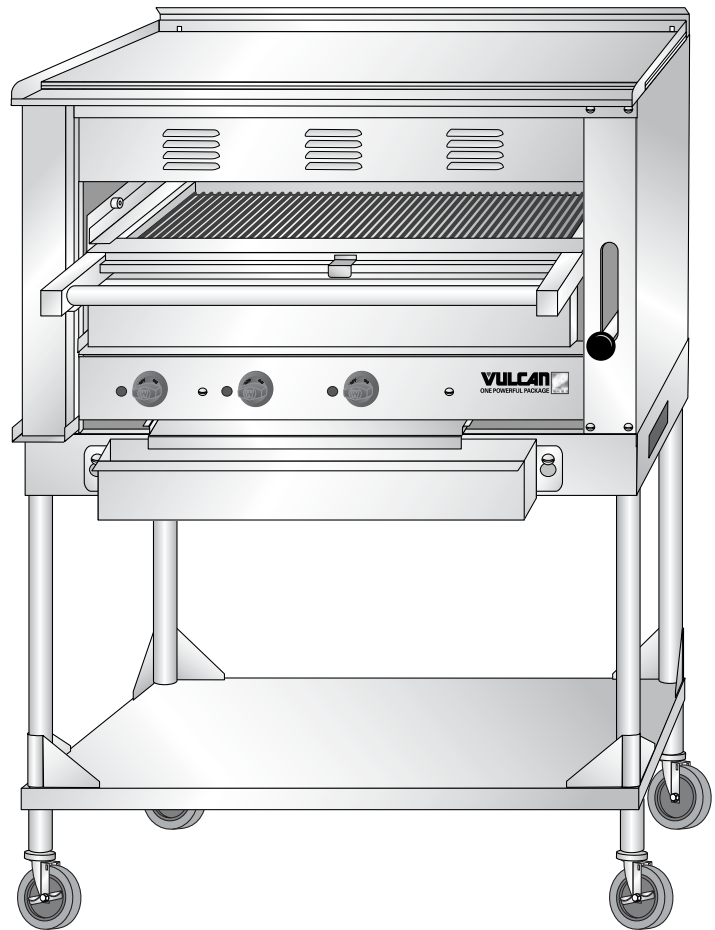

# VULCAN

### GAS FIRED STEAK BROILER

MODEL

VST4B

ML-136590-Z

For additional information on Vulcan-Hart or to locate an authorized parts and service provider in your area, visit our website at [www.vulcanhart.com](http://www.vulcanhart.com).