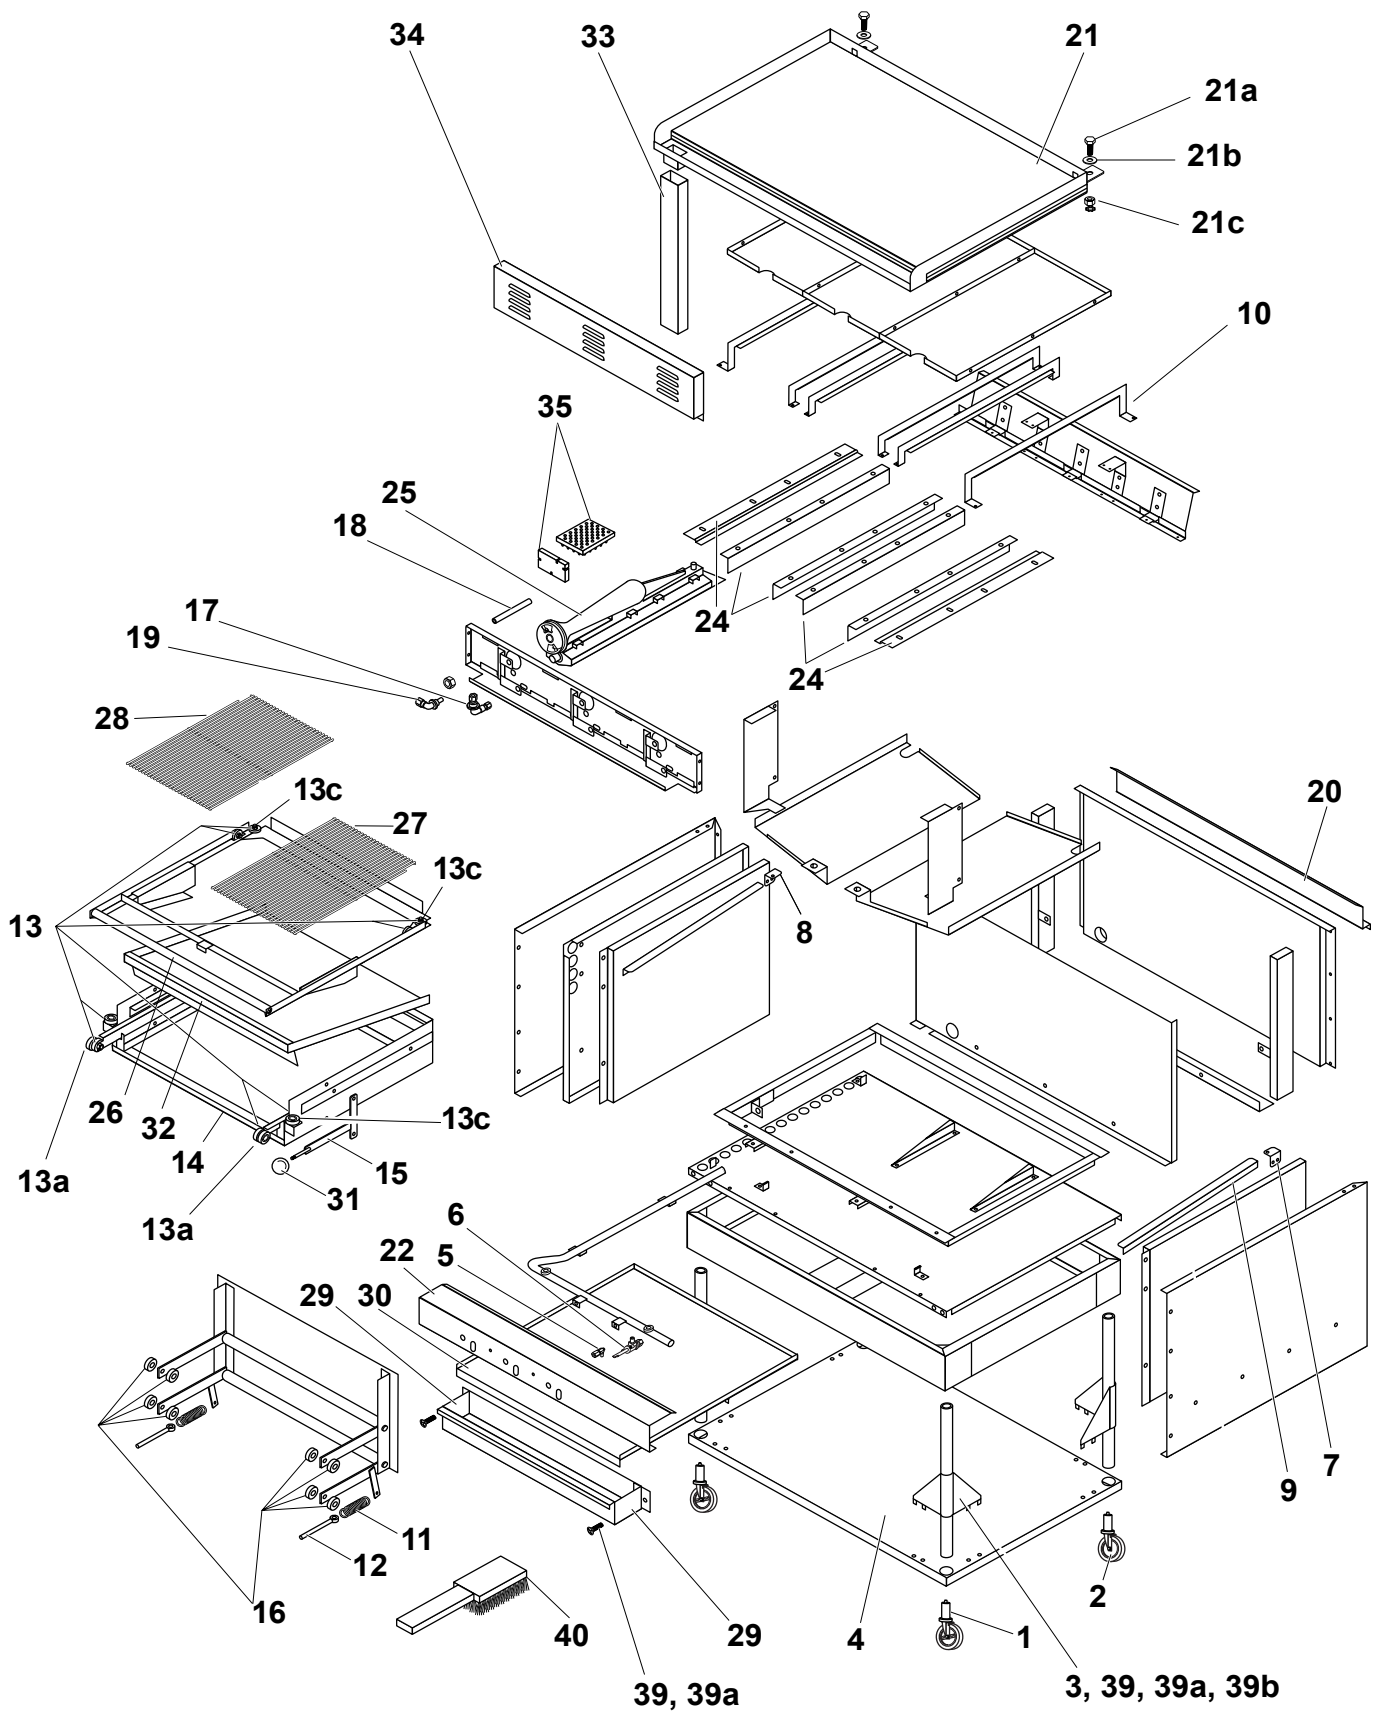

VST4B GAS FIRED BROILER

VST4B GAS FIRED BROILER PARTS LIST

ITEM	P/N	DESCRIPTION	QTY
1	499143-2	CASTER, W/LOCK	2
2	499143-1	CASTER, W/OUT LOCK.....	2
3	499180-G2	UPPER LEG ASSEMBLY (LONG - 56" GRIDDLE HEIGHT).....	4
3a	499180-G3	UPPER LEG ASSEMBLY (SHORT - 52" GRIDDLE HEIGHT).....	4
4	499179-G2	STAND SHELF	1
5	404193-1	PILOT ADJUSTMENT VALVE	3
6	408379-4	BURNER VALVE 7/16 TUBE FITTING.....	3
7	497844-1	RIGHT INTERIOR GRIDDLE PLATE SUPPORT	1
8	497828-1	LEFT INTERIOR GRIDDLE PLATE SUPPORT	1
9	499942-1	PLATE SUPPORT	1
10	497851-2	BURNER BRICK BRACKET.....	6
11	499136-1	LIFT SPRING	2
12	499135-1	LIFT SPRING EYE BOLT.....	2
13	499130-1	BROILER BEARING	10
13a	SC-126-59	SCREW.....	10
13b	NS-041-04	NUT.....	10
13c	SC-113-90	SCREW.....	6
14	499409-G1	ELEVATOR ASSEMBLY	1
15	499408-G1	HANDLE LIFT ASSEMBLY	1
16	499206-1	SPACER .343 X .750 X .125	8
17	499137-1	BROILER PILOT	3
18	499128-G1	STEAK BROILER PILOT TUBE ASSEMBLY	3
19	404079-F	NOZZLE & NUT	3
19a	418051-31	BURNER ORIFICE HOOD-NATURAL GAS.....	3
19b	418051-44	BURNER ORIFICE HOOD-PROPANE GAS.....	3
20	499930-G2	FLUE ASSEMBLY.....	1
21	499122-G1	STEAK BROILER GRIDDLE PLATE ASSEMBLY.....	1
21a	SC-113-65	LEVELING BOLT.....	2
21b	WS-022-21	WASHER (LEVELING BOLT).....	2
21c	NS-046-86	NUT (LEVELING BOLT).....	2
22	499060-1	FRONT LOWER TRIM PANEL	1
23	DELETED	DELETED.....	0
24	497850-3	BURNER BRICK SUPPORT	6
25	499181-G1	STEAK BROILER BURNER ASSEMBLY.....	3
26	499217-G1	STEAK BROILER CARRIAGE WITH BEARINGS	1
27	497810-1	RIGHT GRILL	1
28	497809-1	LEFT GRILL	1
29	499220-G1	STEAK BROILER DRIP TRAY ASSEMBLY	1
30	499055-1	DRIP TRAY	1
31	499132-1	HANDLE BALL	1
32	499218-G1	STEAK BROILER DRIP PAN ASSEMBLY	1
33	499407-G1	DRIP COLLECTOR	1
34	499062-1	FRONT UPPER TRIM PANEL	1
35	499480-G1	CERAMIC BRICKS, SET (30 CENTER BRICKS, 12 END BRICKS).....	1 BOX
36	DELETED	DELETED.....	0
37	DELETED	DELETED.....	0
38	FP-028-42	PIPE PLUG 1/8 NPT.....	1
39	723369	SCREW 1/4-20 x 1/2 TRUSS HEAD	18
39a	NS-046-52	NUT, ASSY 1/4-20	18
39b	WS-017-06	WASHER, FLAT 1/4.....	16
40	499432-1	WIRE BRUSH	1
	426505-36	PILOT FLEX TUBE 36" (LEFT) (NOT SHOWN)	1
	426505-42	PILOT FLEX TUBE 42" (RIGHT) (NOT SHOWN).....	1
	426505-54	PILOT FLEX TUBE 54" (CENTER) (NOT SHOWN).....	1
	426508-36	MAIN GAS FLEX TUBE 36" (LEFT) (NOT SHOWN)	1
	426508-42	MAIN GAS FLEX TUBE 42" (RIGHT) (NOT SHOWN).....	1
	426508-54	MAIN GAS FLEX TUBE 54" (CENTER) (NOT SHOWN).....	1
	408279-12	REGULATOR - NAT 1 1/4 NPT (NOT SHOWN).....	1
	408279-13	REGULATOR - PRO 1 1/4 NPT (NOT SHOWN).....	1