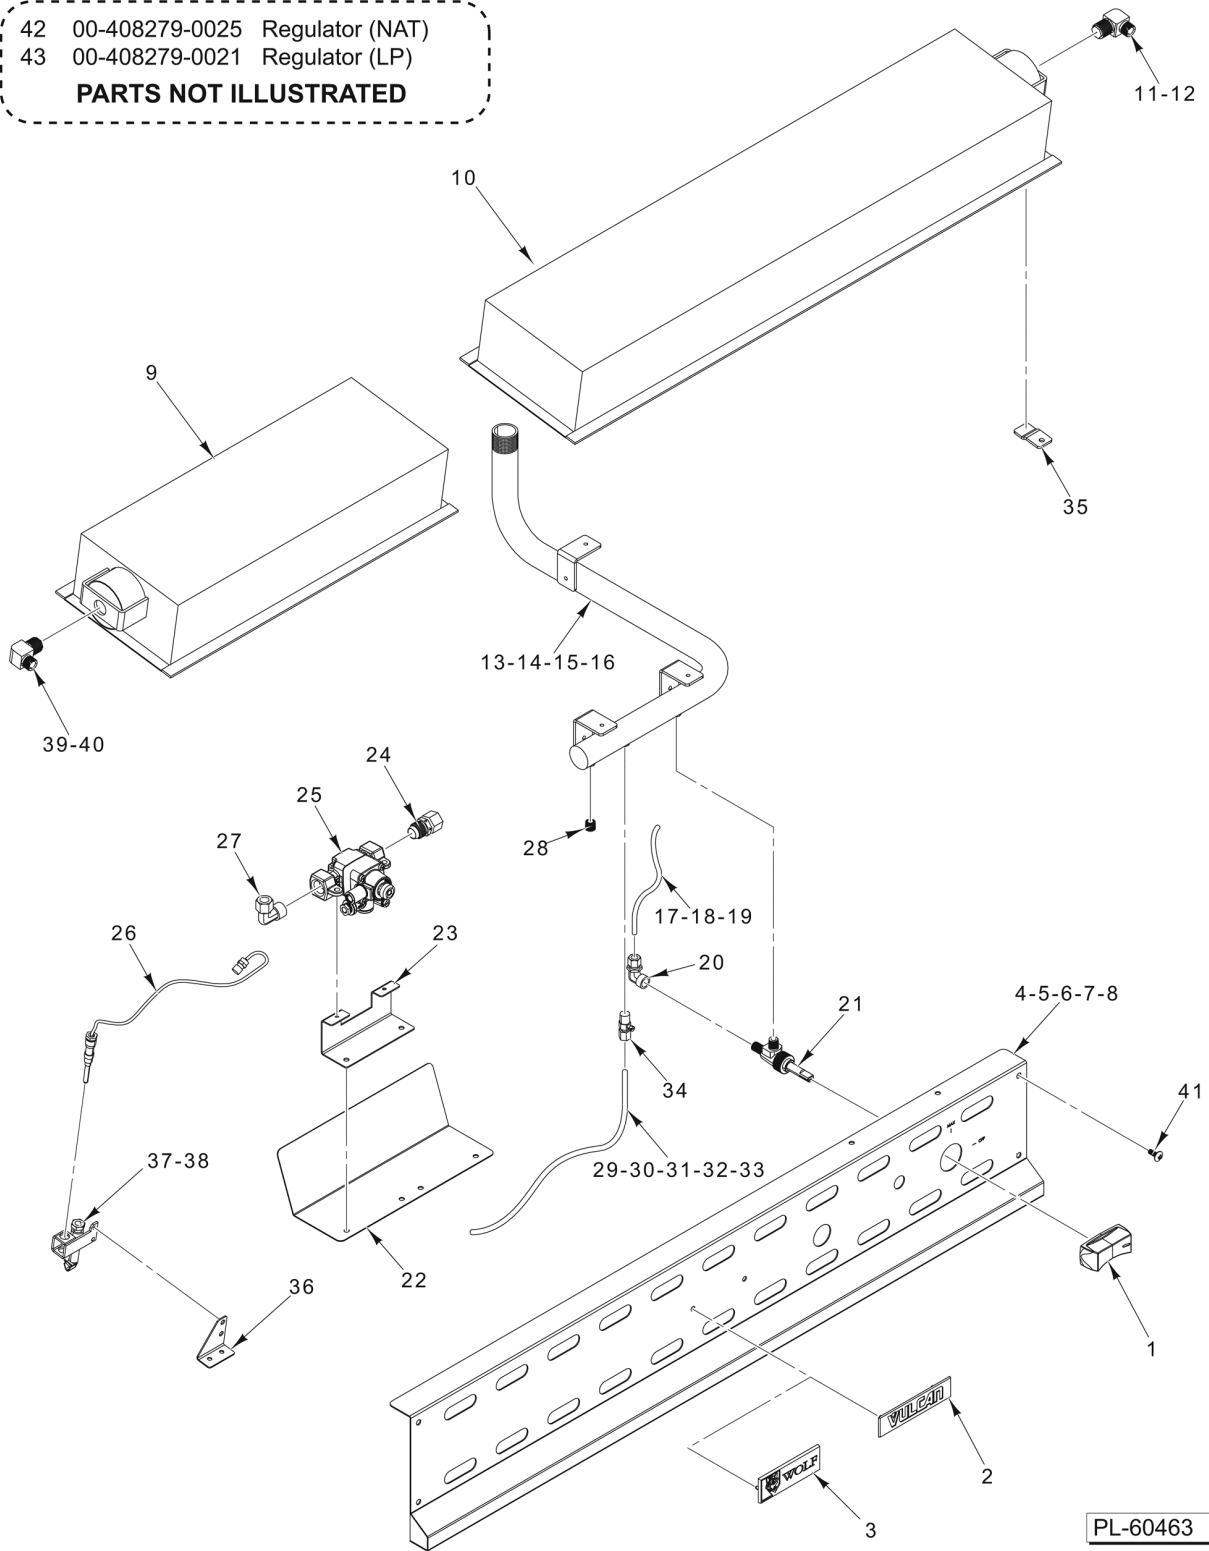

- 42 00-408279-0025 Regulator (NAT)
 43 00-408279-0021 Regulator (LP)

PARTS NOT ILLUSTRATED

BURNER AND GAS COMPONENTS

BURNER AND GAS COMPONENTS

ILLUS.	PART NO.	NAME OF PART	AMT.
PL-60463			
1	00-944265	Knob (Chrome).....	1
2	00-957916-00003	Nameplate - Small (Vulcan).....	1
3	00-723204	Nameplate - Small (Wolf).....	1
4	00-944497-0024A	Panel Assy. - Front (24 In.).....	1
5	00-944497-0036A	Panel Assy. - Front (36 In.).....	1
6	00-944497-0048A	Panel Assy. - Front (48 In.).....	1
7	00-944497-0060A	Panel Assy. - Front (60 In.).....	1
8	00-944497-0072A	Panel Assy. - Front (72 In.).....	1
9	00-944489-00020	Burner (20,000) (BTU) (24 In., 48 In., and 60 In. Models).....	AR
10	00-944489-00030	Burner (30,000) (BTU) (36 In., 60 In., and 72 In. Models).....	AR
11	00-713944-00037	Orifice - Elbow #37 (NAT) (30,000 BTU).....	AR
12	00-713944-00051	Orifice - Elbow #51 (LP) (30,000 BTU).....	AR
13	00-944499-0024A	Manifold Assy. (24 In. and 36 In.).....	1
14	00-944499-0048A	Manifold Assy. (48 In.).....	1
15	00-944499-0060A	Manifold Assy. (60 In.).....	1
16	00-944499-0072A	Manifold Assy. (72 In.).....	1
17	00-851614-00001	Tube - Flex (3/8 x 6 In.) (Burner Valve to Burner).....	AR
18	00-722425	Tube - Flex (3/8 x 8 In.) (Burner Valve to Safety Valve).....	AR
19	00-498622	Tube - Flex (3/8 x 15-1/2 In.) (Safety Valve to Burner).....	AR
20	00-719393	Elbow 3/8 MPT.....	AR
21	00-719221	Valve - Manual.....	AR
22	00-944487	Valve - Safety Shield.....	AR
23	00-944490	Valve - Safety Bracket.....	AR
24	00-719377	Connector - Straight 3/8 x 3/8 (Brass).....	AR
25	00-922159-0000A	Valve - Safety.....	AR
26	00-714268	Thermocouple.....	AR
27	00-719376	Elbow 3/8 x 3/8.....	AR
28	00-719363	Plug 1/8 Countersink.....	1
29	00-498887	Tube - Flex (1/4 x 14 In.) (Pilot Valve to Pilot).....	AR
30	00-722230	Tube - Flex (1/4 x 24 In.) (Pilot Valve to Pilot).....	AR
31	00-426505-00006	Tube - Flex (1/4 x 6 In.) (Pilot Valve to Safety Valve).....	AR
32	00-722228	Tube - Flex (1/4 x 12 In.) (Safety Valve to Pilot).....	AR
33	00-426505-00018	Tube - Flex (1/4 x 18 In.) (Safety Valve to Pilot).....	AR
34	00-719179	Valve - Single Pilot.....	AR
35	00-944493	Clip - Burner.....	AR
36	00-944492	Bracket - Pilot.....	AR
37	00-426262-00001	Pilot Assy. (NAT).....	AR
38	00-426262-00002	Pilot Assy. (LP).....	AR
39	00-713944-00044	Orifice - Elbow #44 (NAT) (20,000 BTU).....	AR
40	00-713944-00053	Orifice - Elbow #53 (LP) (20,000 BTU).....	AR
41	00-730228	Self-Tapping Screw 10-24 x 1/2 Phil. Truss Hd.....	AR
42	00-408279-00025	Regulator - Pressure 3/4 (NAT).....	1
43	00-408279-00021	Regulator - Pressure 3/4 (LP & Butane).....	1