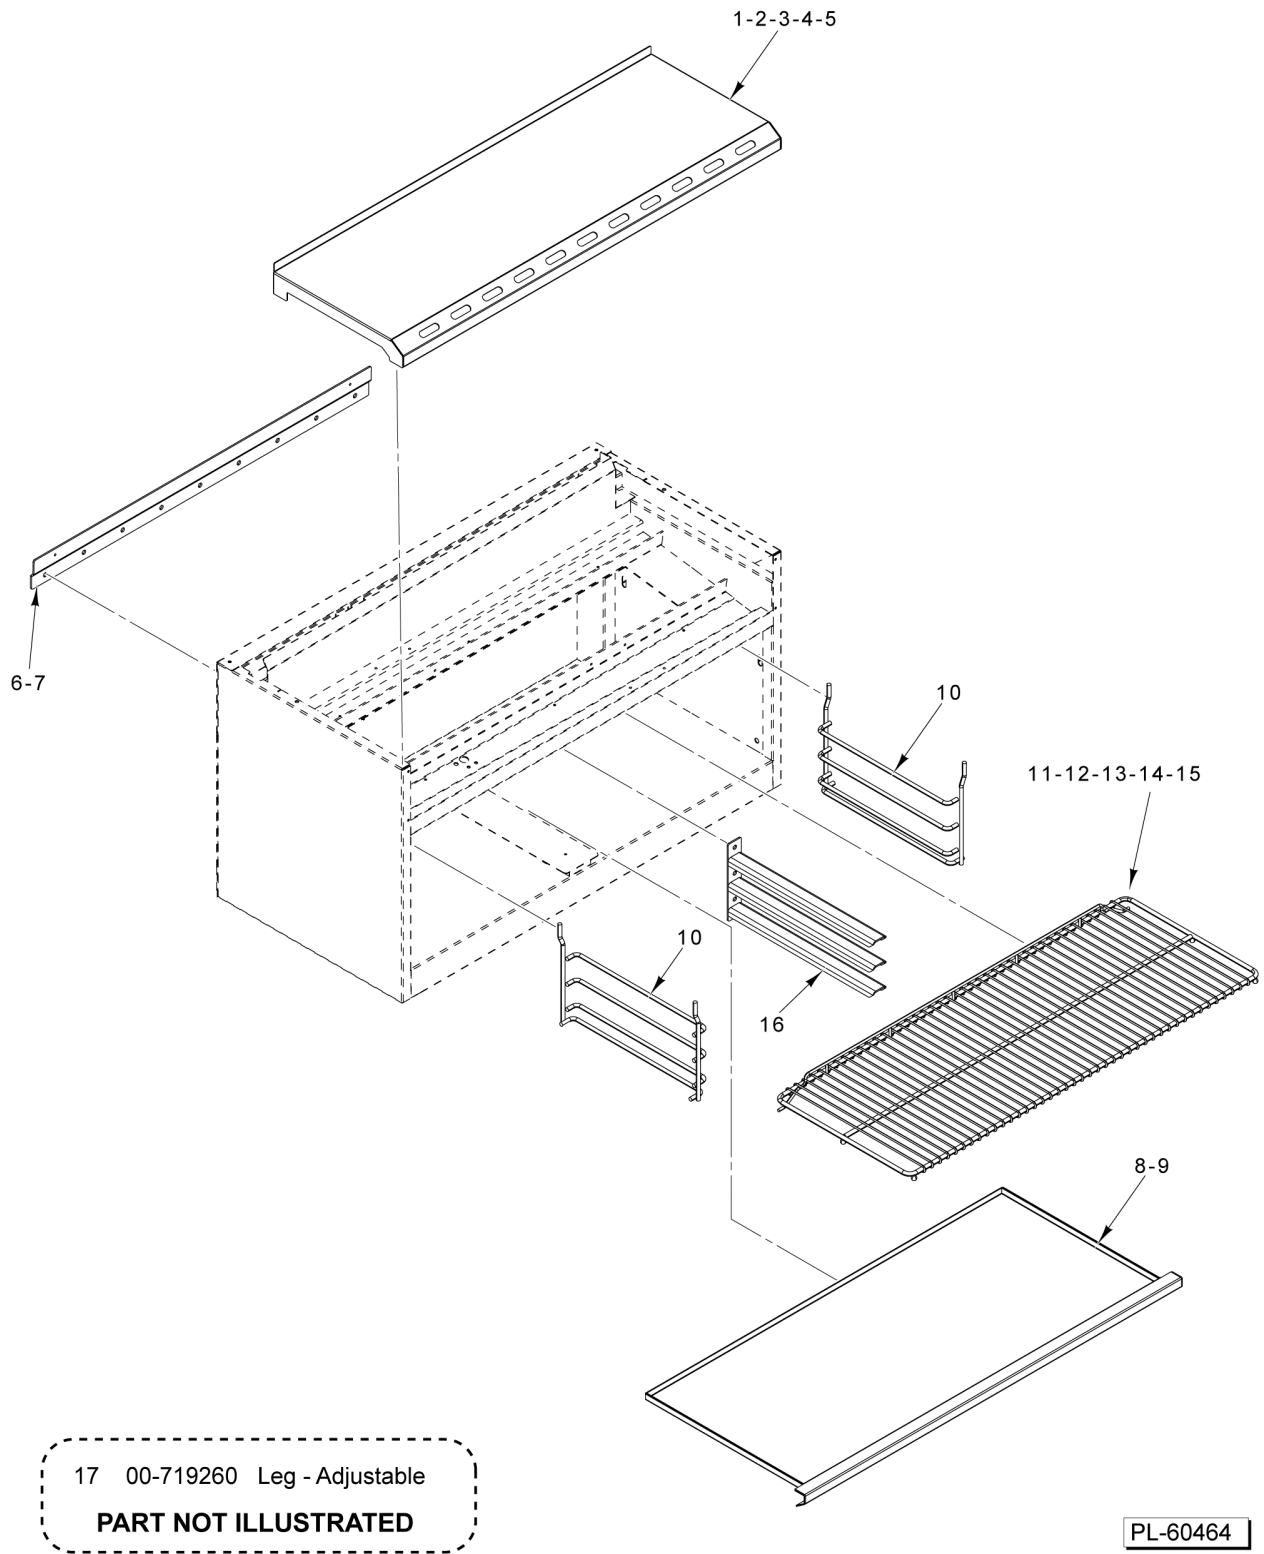

PANELS AND RACK

PANELS AND RACK

ILLUS.	PART NO.	NAME OF PART	AMT.
PL-60464			
1	00-944498-0024A	Panel - Top (24 In.).....	1
2	00-944498-0036A	Panel - Top (36 In.).....	1
3	00-944498-0048A	Panel - Top (48 In.).....	1
4	00-944498-0060A	Panel - Top (60 In.).....	1
5	00-944498-0072A	Panel - Top (72 In.).....	1
6	00-944491-00002	Bracket - Mounting (20 In.).....	AR
7	00-944491-00001	Bracket - Mounting (32 In.).....	AR
8	00-944496-0036A	Tray - Crumb (36 In.).....	AR
9	00-944496-0024A	Tray - Crumb (24 In.).....	AR
10	00-712378-00001	Guide - Rack Support.....	2
11	00-712300-00001	Rack (24 In.).....	1
12	00-712301-00001	Rack (36 In.).....	1
13	00-712302-00001	Rack (48 In.).....	1
14	00-712303-00001	Rack (60 In.).....	1
15	00-712304-00001	Rack (72 In.).....	1
16	00-944494-0000A	Support - Center Rack (60 In. and 72 In. Models).....	1
17	00-719260	Leg - Adjustable (4 In.).....	1