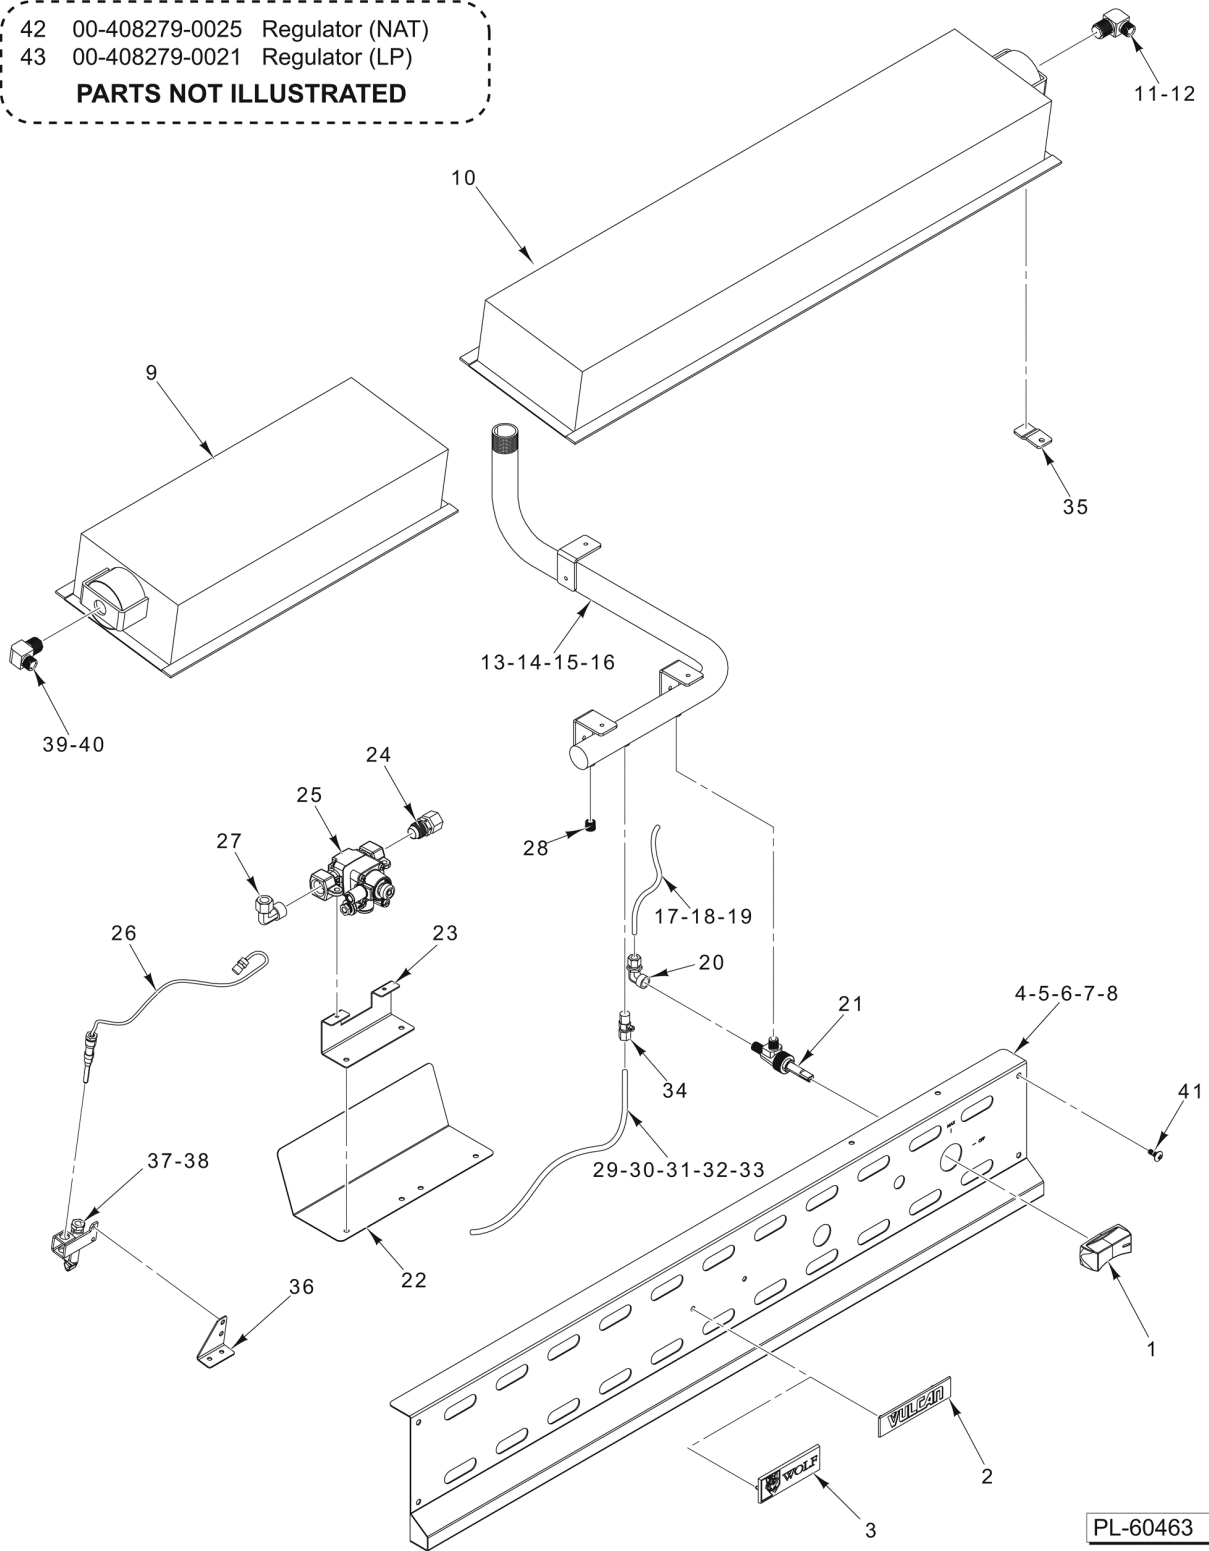

1. 42 00-408279-0025 Regulator (NAT)
   43 00-408279-0021 Regulator (LP)

PARTS NOT ILLUSTRATED

PL-60463

BURNER AND GAS COMPONENTS

BURNER AND GAS COMPONENTS

ILLUS.	PART NO.	NAME OF PART	AMT.
PL-60463			
1	00-944265	Knob (Chrome).....	1
2	00-957916-00003	Nameplate - Small (Vulcan).....	1
3	00-723204	Nameplate - Small (Wolf).....	1
4	00-944497-0024A	Panel Assy. - Front (24 In.).....	1
5	00-944497-0036A	Panel Assy. - Front (36 In.).....	1
6	00-944497-0048A	Panel Assy. - Front (48 In.).....	1
7	00-944497-0060A	Panel Assy. - Front (60 In.).....	1
8	00-944497-0072A	Panel Assy. - Front (72 In.).....	1
9	00-944489-00020	Burner (20,000) (BTU) (24 In., 48 In., and 60 In. Models).....	AR
10	00-944489-00030	Burner (30,000) (BTU) (36 In., 60 In., and 72 In. Models).....	AR
11	00-713944-00037	Orifice - Elbow #37 (NAT) (30,000 BTU).....	AR
12	00-713944-00051	Orifice - Elbow #51 (LP) (30,000 BTU).....	AR
13	00-944499-0024A	Manifold Assy. (24 In. and 36 In.).....	1
14	00-944499-0048A	Manifold Assy. (48 In.).....	1
15	00-944499-0060A	Manifold Assy. (60 In.).....	1
16	00-944499-0072A	Manifold Assy. (72 In.).....	1
17	00-851614-00001	Tube - Flex (3/8 x 6 In.) (Burner Valve to Burner).....	AR
18	00-722425	Tube - Flex (3/8 x 8 In.) (Burner Valve to Safety Valve).....	AR
19	00-498622	Tube - Flex (3/8 x 15-1/2 In.) (Safety Valve to Burner).....	AR
20	00-719393	Elbow 3/8 MPT.....	AR
21	00-719221	Valve - Manual.....	AR
22	00-944487	Valve - Safety Shield.....	AR
23	00-944490	Valve - Safety Bracket.....	AR
24	00-719377	Connector - Straight 3/8 x 3/8 (Brass).....	AR
25	00-922159-0000A	Valve - Safety.....	AR
26	00-714268	Thermocouple.....	AR
27	00-719376	Elbow 3/8 x 3/8.....	AR
28	00-719363	Plug 1/8 Countersink.....	1
29	00-498887	Tube - Flex (1/4 x 14 In.) (Pilot Valve to Pilot).....	AR
30	00-722230	Tube - Flex (1/4 x 24 In.) (Pilot Valve to Pilot).....	AR
31	00-426505-00006	Tube - Flex (1/4 x 6 In.) (Pilot Valve to Safety Valve).....	AR
32	00-722228	Tube - Flex (1/4 x 12 In.) (Safety Valve to Pilot).....	AR
33	00-426505-00018	Tube - Flex (1/4 x 18 In.) (Safety Valve to Pilot).....	AR
34	00-719179	Valve - Single Pilot.....	AR
35	00-944493	Clip - Burner.....	AR
36	00-944492	Bracket - Pilot.....	AR
37	00-426262-00001	Pilot Assy. (NAT).....	AR
38	00-426262-00002	Pilot Assy. (LP).....	AR
39	00-713944-00044	Orifice - Elbow #44 (NAT) (20,000 BTU).....	AR
40	00-713944-00053	Orifice - Elbow #53 (LP) (20,000 BTU).....	AR
41	00-730228	Self-Tapping Screw 10-24 x 1/2 Phil. Truss Hd.....	AR
42	00-408279-00025	Regulator - Pressure 3/4 (NAT).....	1
43	00-408279-00021	Regulator - Pressure 3/4 (LP & Butane).....	1