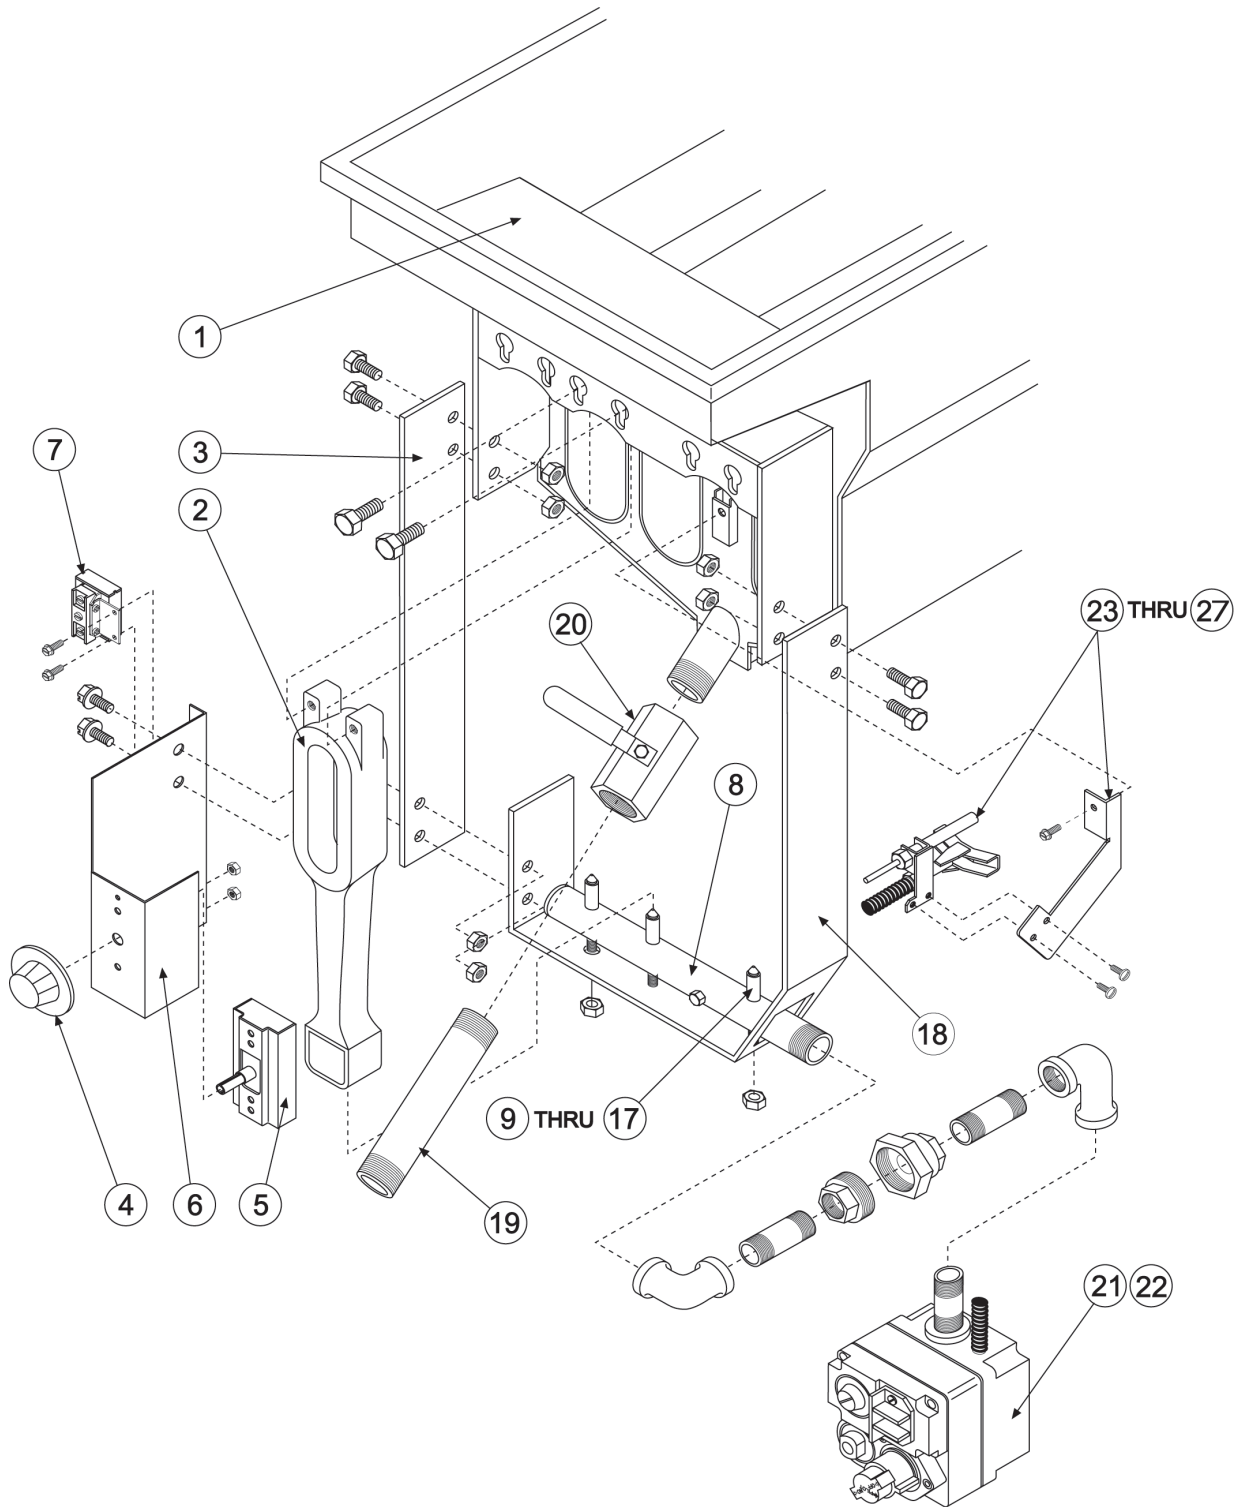

Fig. 1B

**LG SERIES
BURNER COMPONENTS**

BURNER COMPONENTS

ILLUS. Fig. 1B	PART NO.	NAME OF PART	AMT.		
			LG300	LG400	LG500
1	00-499700-000G1	Tank Assembly	1		
	00-499701-000G1	Tank Assembly		1	
	00-499702-000G1	Tank Assembly			1
2	00-410681-00001	Burner	3	4	5
3	00-417714-00001	Hanger - Manifold Extension	1	1	1
4	00-408659-00005	Knob - Thermostat	1	1	1
5	00-411506-00013	Thermostat - Millivolt	1	1	1
6	00-419613	Bracket - Control	1	1	1
7	00-410840-00002	Thermostat - Hi-Limit (W/Stuff Box)	1	1	1
8	00-418209-00001	Manifold	1		
	00-418212-00001	Manifold		1	
	00-418318-00001	Manifold			1
9	00-010901-00039	Orifice - Spud (Nat. Gas) (Sea Level - 2000 Ft.)	AR	AR	AR
10	00-010901-00041	Orifice - Spud (Nat. Gas) (2000 - 3000 Ft.)	AR	AR	AR
11	00-010901-00042	Orifice - Spud (Nat. Gas) (3000 - 5000 Ft.)	AR	AR	AR
12	00-010901-00043	Orifice - Spud (Nat. Gas) (5000 - 7000 Ft.)	AR	AR	AR
13	00-010901-00044	Orifice - Spud (Nat. Gas) (7000 - 8000 Ft.)	AR	AR	AR
14	00-010901-00052	Orifice - Spud (LP. Gas) (Sea Level - 2000 Ft.)	AR	AR	AR
15	00-010901-00053	Orifice - Spud (LP. Gas) (3000 - 5000 Ft.)	AR	AR	AR
16	00-010901-00054	Orifice - Spud (LP. Gas) (5000 - 8000 Ft.)	AR	AR	AR
17	00-410695-00001	Extension - Orifice	3	4	5
18	00-418208-00001	Hanger - Manifold	1		
	00-418211-00001	Hanger - Manifold		1	
	00-418317-00001	Hanger - Manifold			1
19	FP-085-74	Drain - Extension (1¹/₄ NPT Pipe)	1	1	1
20	00-414212-00006	Valve (1¹/₄" Ball Drain)	1	1	1
21	00-410841-00022	Valve - Combination (Natural Gas)	1	1	1
22	00-410841-00023	Valve - Combination (L.P. Gas)	1	1	1
23	00-426505-00023	Flex Tube - Pilot	1	1	1
24	00-412212-00007	Pilot - (Nat. Gas)	1	1	1
25	00-412212-00002	Pilot - (L.P. Gas)	1	1	1
26	00-410839-00004	Thermopile, Millivolt	1	1	1
27	00-427952-00001	Bracket - Pilot Mounting	1	1	1
	00-417008-000G1	Heat Baffle for Burner	1	1	1
	00-497344-000G1	Wiring Harness	1	1	1