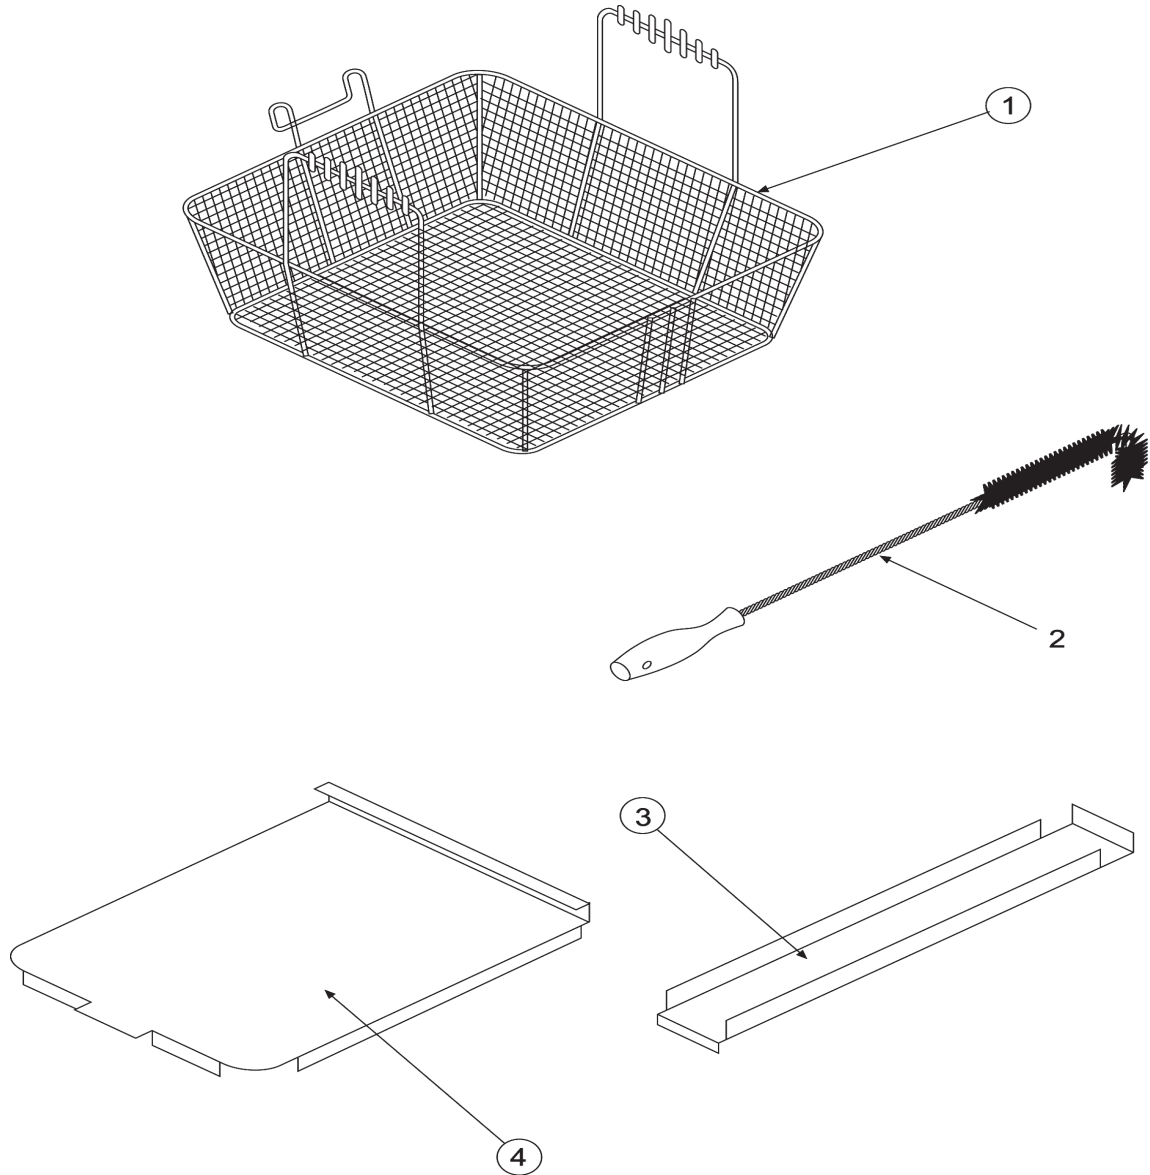

Fig. 2B

LG SERIES
BODY UNIT

BODY UNIT

ILLUS. Fig. 2B	PART NO.	NAME OF PART	AMT.		
			LG300	LG400	LG500
1	00-419664-00002	Hanger - Basket	1	1	
	00-419664-00004	Hanger - Basket			1
2	00-499223-00001	Basket (Twin - Red Handle)	2	2	
	00-499223-00002	Basket (Twin - Red Handle)			2
3	00-427883-00001	Rack - Crumb	1		
	00-427883-00002	Rack - Crumb		1	
	00-427883-00003	Rack - Crumb			1
4	00-402558-00006	Clamp - Thermostat Bulb	2	2	2
5	00-417522-00001	Clip - Capillary	2	2	2
6	SD-036-03	Self-Tapping Screw 8-18 x 3/8" Hex Washer Hd., Type AB	4	4	4
7	SD-036-03	Self-Tapping Screw 8-18 x 3/8" Hex Washer Hd., Type AB	2	2	2
8	00-419778-00006	Body - L.H. Side	1	1	1
9	00-419656	Heat Shield	1	1	
	00-419656-00002	Heat Shield			1
10	00-419662-000G1	Front Panel Assembly	1	1	
	00-419662-000G2	Front Panel Assembly			1
11	00-417700-00002	Nameplate	1	1	1
12	00-421582-000G2	Door Panel Assembly (Stainless Steel) (Incls. Item 27)	1	1	
	00-421582-000G4	Door Panel Assembly (Stainless Steel) (Incls. Item 27)			1
13	00-419653	Handle	1	1	1
14	00-428023-000G1	Hinge - Assembly	1	1	1
15	SD-032-07	Self-Tapping Screw 10-24 x 1/2" Hex Washer Hd., Type TT	2	2	2
16	NS-044-09	Nut Assembly 10-24 Hex "KEPS"	2	2	2
17	SD-015-14	Self-Tapping Screw 1-4-20 x 1/2" Hex Washer Hd., Type TT	AR	AR	AR
18	00-413112-00012	Legs (6") (Stainless Steel)	4	4	4
19	00-421893-00001	Caster, 4" W/Brake	2	2	2
20	00-421893-00002	Caster, 4"	2	2	2
21	NS-044-14	Nut - 1/4-20 x 1/2 Hex Washer Hd., Type TT	AR	AR	AR
22	00-427886-00001	Body - Front Bottom	1	1	
23	00-497296-000G2	Magnet - Door	1	1	1
24	00-419778-00005	Body - R.H. Side	1	1	1
25	00-419788-00001	Shield - Front	1	1	
	00-419788-00002	Shield - Front			1
26	00-427884-00001	Body - Rear Bottom	1	1	
27	SD-032-07	Self-Tapping Screw 10-24 x 1/2" Hex Washer Hd., Type TT	4	4	4
28	00-419795-000G1	Insulation - Heat Shield	1	1	
	00-419795-000G2	Insulation - Heat Shield			1
29	00-416959-00006	Wrap - Flue	1	1	
	00-418336-00006	Wrap - Flue			1
	00-497428-00003	Body Bottom (21")			1