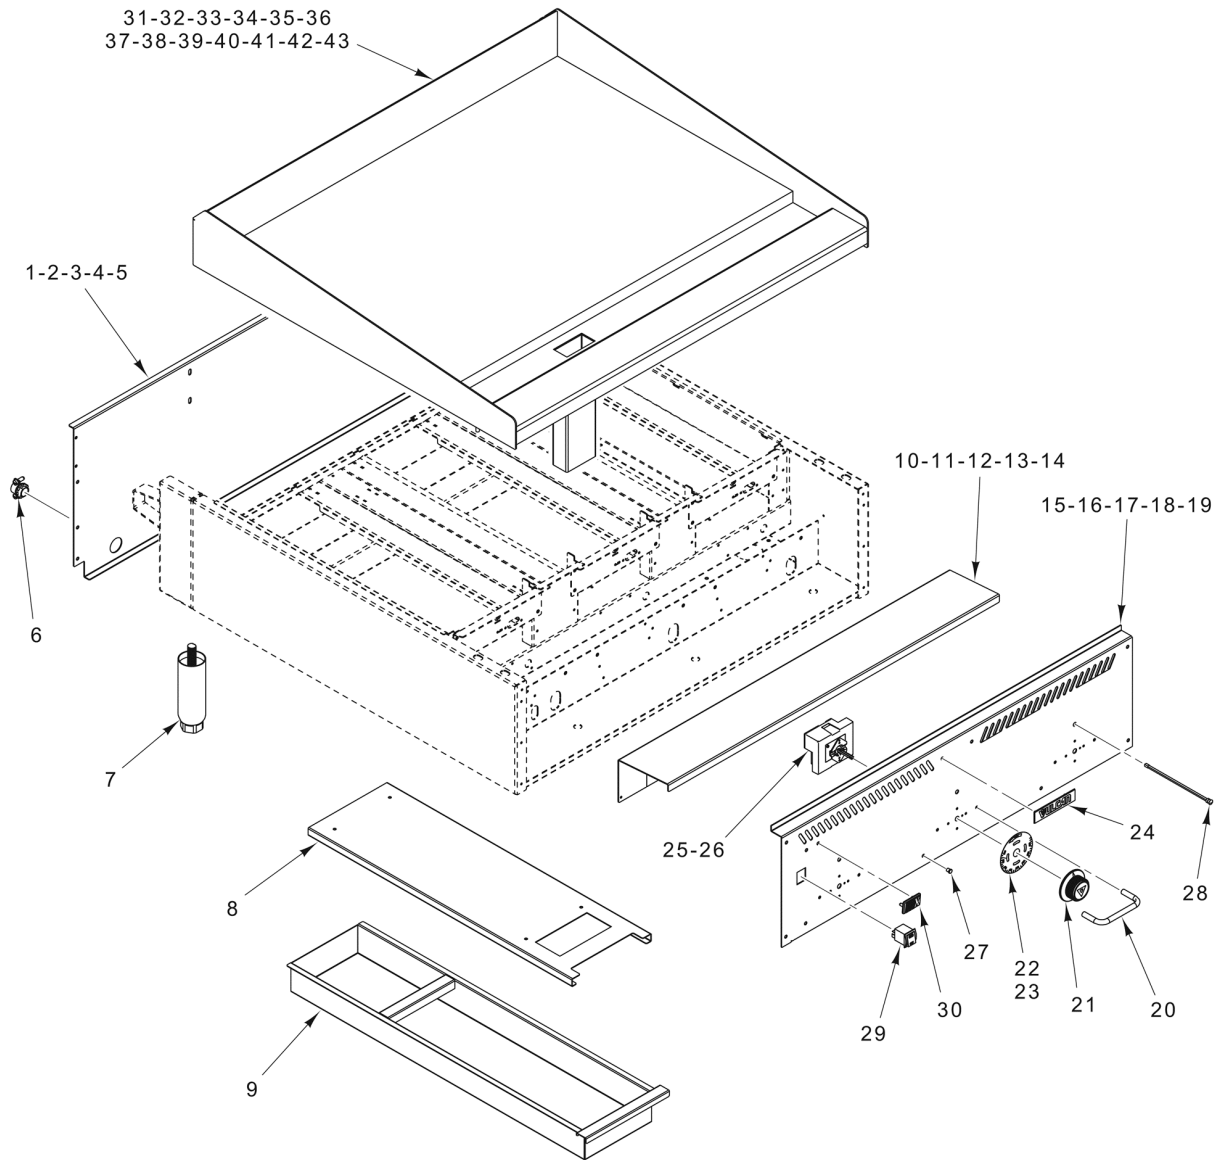

PL-60395

CONTROLS AND GRIDDLE PLATE

CONTROLS AND GRIDDLE PLATE

ILLUS.	PART NO.	NAME OF PART	AMT.
PL-60395			
1	00-944318-00024	Panel - Back (24 In.).....	1
2	00-944318-00036	Panel - Back (36 In.).....	1
3	00-944318-00048	Panel - Back (48 In.).....	1
4	00-944318-00060	Panel - Back (60 In.).....	1
5	00-944318-00072	Panel - Back (72 In.).....	1
6	00-944526	Cord - Power (120 V.).....	1
7	00-723532	Leg - Adjustable (6 In. Lg.).....	4
8	00-944320-10001	Bracket - Can Guide.....	AR
9	00-498082-0000A	Weldment - Grease Can.....	1
10	00-944521-00024	Deflector - Control (24 In.).....	1
11	00-944521-00036	Deflector - Control (36 In.).....	1
12	00-944521-00048	Deflector - Control (48 In.).....	1
13	00-944521-00060	Deflector - Control (60 In.).....	1
14	00-944521-00072	Deflector - Control (72 In.).....	1
15	00-944326-00024	Panel - Front (24 In.).....	1
16	00-944326-00036	Panel - Front (36 In.).....	1
17	00-944326-00048	Panel - Front (48 In.).....	1
18	00-944326-00060	Panel - Front (60 In.).....	1
19	00-944326-00072	Panel - Front (72 In.).....	1
20	00-498690	Guard - Knob.....	AR
21	00-498041	Knob.....	AR
22	00-498037-0000A	Dial (550 Deg.) (Griddle Temperature) (Use With Item 25).....	AR
*23	00-498945-0000A	Dial (450 Deg.) (Use With Item 26).....	AR
24	00-957916-00003	Nameplate - Small (Vulcan).....	1
25	00-944524-00001	Thermostat (550 Deg.) (120 V.).....	AR
*26	00-944524-00002	Thermostat (450 Deg.) (120 V.).....	AR
27	00-944540	Lens (Clear).....	AR
28	00-944539	Indicator (Red).....	AR
29	00-810280-00001	Switch - Power.....	1
**30	00-944264	Logo (VTEC).....	1
31		Griddle Plate Assy. (24 In.) (Steel).....	1
32		Griddle Plate Assy. (24 In.) (Chrome).....	1
33		Griddle Plate Assy. (24 In.) (Composite).....	1
34		Griddle Plate Assy. (36 In.) (Steel).....	1
35		Griddle Plate Assy. (36 In.) (Chrome).....	1
36		Griddle Plate Assy. (36 In.) (Composite).....	1
37		Griddle Plate Assy. (48 In.) (Steel).....	1
38		Griddle Plate Assy. (48 In.) (Chrome).....	1
39		Griddle Plate Assy. (48 In.) (Composite).....	1
40		Griddle Plate Assy. (60 In.) (Steel).....	1
41		Griddle Plate Assy. (60 In.) (Chrome).....	1
42		Griddle Plate Assy. (72 In.) (Steel).....	1
43		Griddle Plate Assy. (72 In.) (Chrome).....	1

* (Units W/Infrared Burners or Composite Griddle Plate)

** (Infrared Units Only)