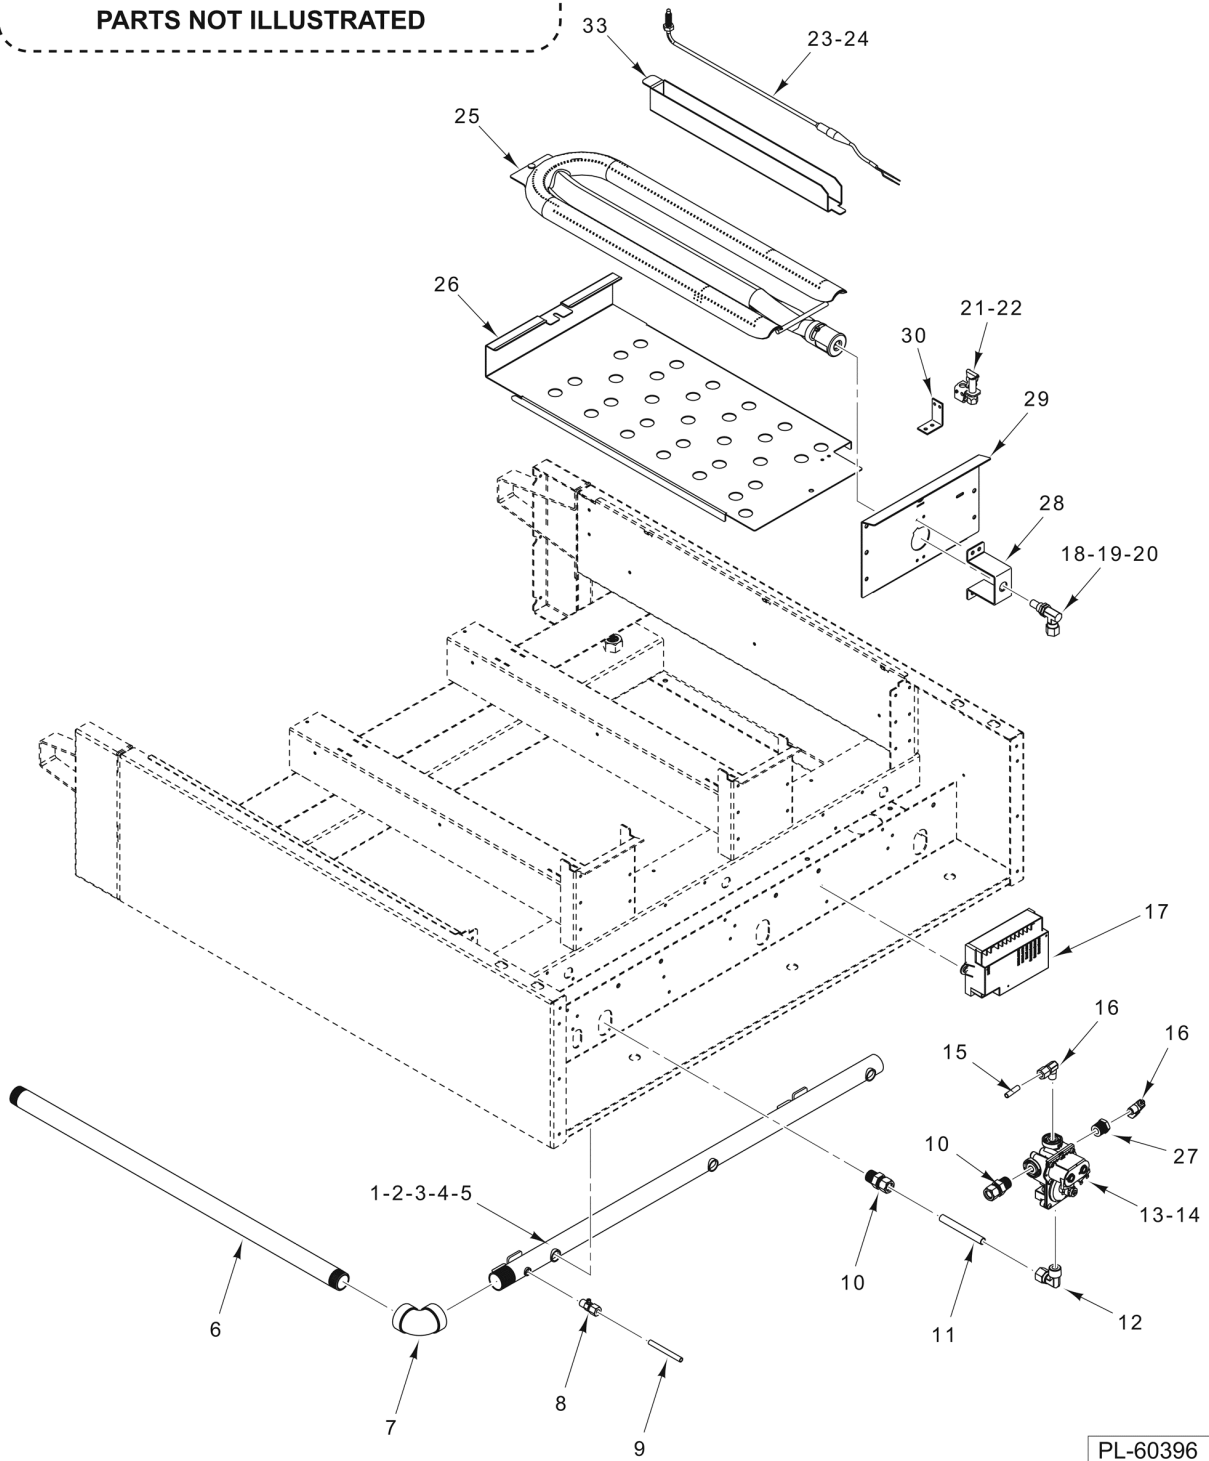

- 31 00-944533-00001 Harness - Wire (Main)
- 32 00-944533-00002 Harness - Wire (ADDON)

PARTS NOT ILLUSTRATED

PL-60396

GAS COMPONENTS (RADIANT)

GAS COMPONENTS (RADIANT)

ILLUS.	PART NO.	NAME OF PART	AMT.
PL-60396			
1	00-944519-0024A	Manifold (24 In.).....	1
2	00-944519-0036A	Manifold (36 In.).....	1
3	00-944519-0048A	Manifold (48 In.).....	1
4	00-944519-0060A	Manifold (60 In.).....	1
5	00-944519-0072A	Manifold (72 In.).....	1
6	00-944523	Pipe.....	1
7	00-719049	Elbow 3/4 NPT.....	1
8	00-719179	Valve - Single Pilot.....	1
9	00-944525-00001	Tubing (1/4 In.).....	1
10	00-719377	Connector - Straight 3/8 x 3/8 (Brass).....	AR
11	00-944525-00002	Tubing (3/8 In.).....	AR
12	00-719376	Elbow 3/8 x 3/8.....	AR
13	00-944391	Valve - Gas (Double Regulated) (NAT).....	AR
14	00-819298	Valve - Gas (Double Regulated) (LP).....	AR
15	00-944525-00003	Tubing (1/4 In.).....	AR
16	00-404193-00001	Valve - Pilot.....	AR
17	00-944520	Module - Ignition.....	AR
18	00-719383	Elbow 3/8 Orifice.....	AR
19	00-719951-00038	Hood - Orifice (Drill 38) (NAT).....	AR
20	00-719951-00052	Hood - Orifice (Drill 52) (LP).....	AR
21	00-498880-21N36	Pilot (NAT).....	AR
22	00-712363	Orifice - Pilot (LP).....	AR
23	00-944541	Thermocouple (K-Type, Long) (Temperature - Used with 550 Deg. Thermostat).....	AR
24	00-498432-0000A	Thermocouple (K-Type, Short) (Temperature - Used with 450 Deg. Thermostat).....	AR
25	00-719737-00005	Burner Assy.....	AR
26	00-944535	Mount - Burner.....	AR
27	00-719066	Bushing - Pipe 3/8 - 1/8.....	AR
28	00-944553	Holder - Orifice.....	AR
29	00-944552	Shield.....	AR
30	00-944543	Bracket - Pilot.....	AR
31	00-944533-00001	Harness - Wiring (Main) (24 In.).....	AR
32	00-944533-00002	Harness - Wiring (ADDON) (12 In.).....	AR
33	00-944332	Shield - Thermocouple.....	AR