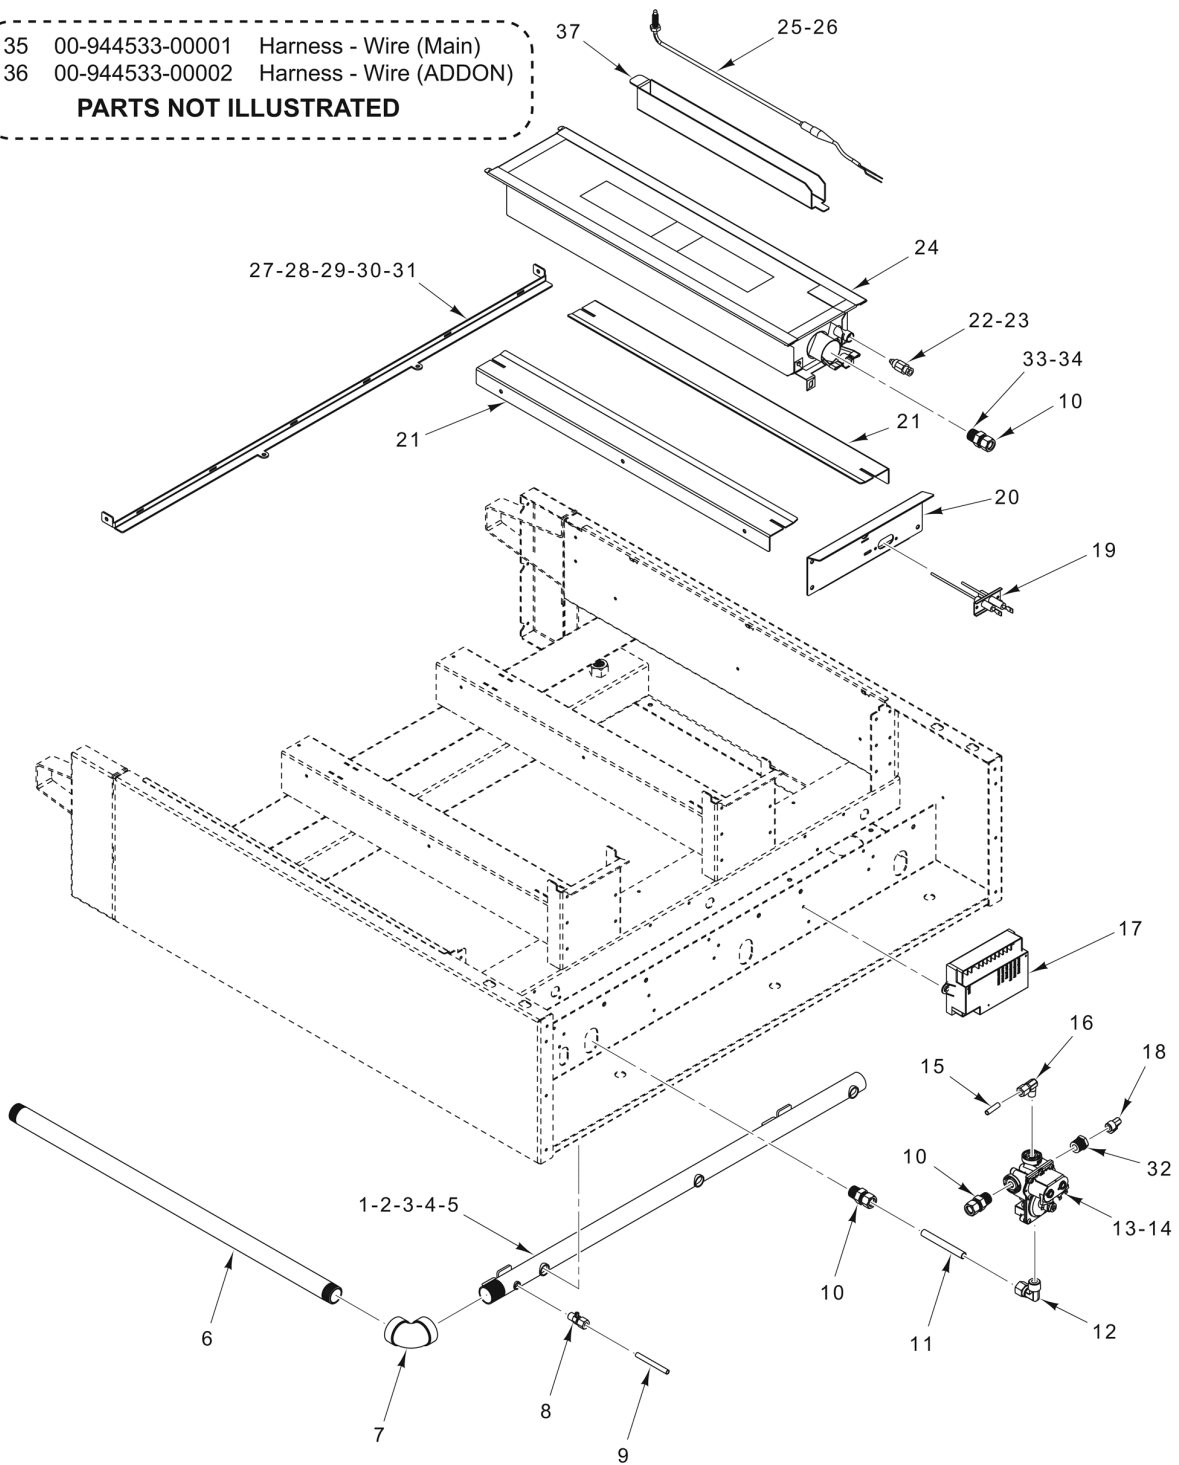

35 00-944533-00001 Harness - Wire (Main)
36 00-944533-00002 Harness - Wire (ADDON)
PARTS NOT ILLUSTRATED

PL-60397

GAS COMPONENTS (INFRARED)

GAS COMPONENTS (INFRARED)

ILLUS.	PART NO.	NAME OF PART	AMT.
PL-60397			
1	00-944519-0024A	Manifold (24 In.).....	1
2	00-944519-0036A	Manifold (36 In.).....	1
3	00-944519-0048A	Manifold (48 In.).....	1
4	00-944519-0060A	Manifold (60 In.).....	1
5	00-944519-0072A	Manifold (72 In.).....	1
6	00-944523	Pipe.....	1
7	00-719049	Elbow 3/4 NPT.....	1
8	00-719179	Valve - Single Pilot.....	1
9	00-944525-00001	Tubing (1/4 In.).....	1
10	00-719377	Connector - Straight 3/8 x 3/8 (Brass).....	AR
11	00-944525-00002	Tubing (3/8 In.).....	AR
12	00-719376	Elbow 3/8 x 3/8.....	AR
13	00-944391	Valve - Gas (Double Regulated) (NAT).....	AR
14	00-819298	Valve - Gas (Double Regulated) (LP).....	AR
15	00-944525-00003	Tubing (1/4 In.).....	AR
16	00-404193-00001	Valve - Pilot.....	AR
17	00-944520	Module - Ignition.....	AR
18	00-719156	Elbow 3/8 x 7/16.....	AR
19	00-944517	Ignitor.....	AR
20	00-944324	Shield - Burner.....	AR
21	00-944321	Support - Burner.....	AR
22	00-944548-00001	Orifice - Pilot (NAT).....	AR
23	00-944548-00002	Orifice - Pilot (LP).....	AR
24	00-944501	Burner (Infrared).....	AR
25	00-944541	Thermocouple (K-Type, Long) (Temperature - Used with 550 Deg. Thermostat).....	AR
26	00-498432-0000A	Thermocouple (K-Type, Short) (Temperature - Used with 450 Deg. Thermostat).....	AR
27	00-944331-00024	Baffle (24 In.).....	1
28	00-944331-00036	Baffle (36 In.).....	1
29	00-944331-00048	Baffle (48 In.).....	1
30	00-944331-00060	Baffle (60 In.).....	1
31	00-944331-00072	Baffle (72 In.).....	1
32	00-719066	Bushing - Pipe 3/8 -1/8.....	AR
33	00-945079-00044	Orifice (NAT).....	AR
34	00-945079-00053	Orifice (LP).....	AR
35	00-944533-00001	Harness - Wiring (Main) (24 In.).....	AR
36	00-944533-00002	Harness - Wiring (ADDON) (12 In.).....	AR
37	00-944332	Shield - Thermocouple.....	AR